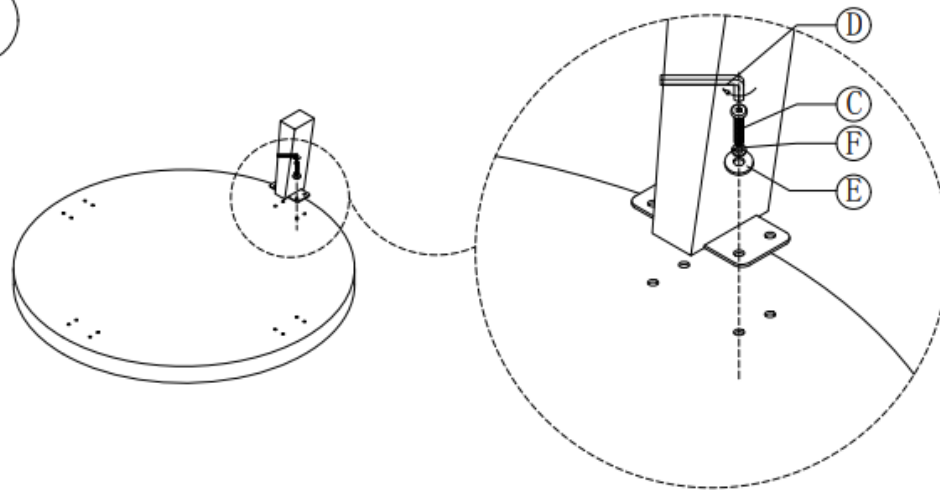

ASSEMBLY INSTRUCTION FOR 243226-Sadira Coffee Table

A	Top	 x 1
B	Base	 x 4
C	Bolt	 M8x40 x 16
D	Allen key	 x 1
E	Flat washer	 x 16
F	Spring washer	 x 16

1

2