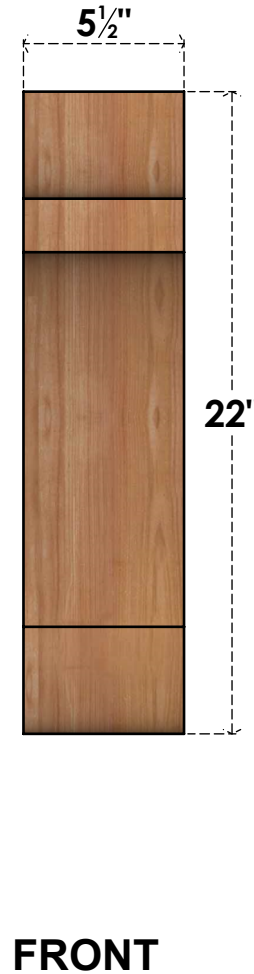

# BRC06X10X22OLY00SWR

5 1/2"W X 10"D X 22"H OLYMPIC SMOOTH BRACE, WESTERN RED CEDAR

EKENA MILLWORK  
 2300 WEST MAIN ST.  
 CLARKSVILLE, TX 75426  
 TOLL FREE: 866-607-0453  
 WWW.EKENAMILLWORK.COM

### NOTES

1. INSTALLATION TO BE COMPLETED IN ACCORDANCE WITH MANUFACTURER'S SPECIFICATIONS.
2. DRAWING MAY NOT BE TO SCALE
3. THIS DRAWING IS INTENDED FOR DESIGN AND PLANNING PURPOSES ONLY.
4. ALL INFORMATION CONTAINED HEREIN WAS CURRENT AT THE TIME OF DEVELOPMENT BUT MUST BE REVIEWED AND APPROVED BY THE PRODUCT MANUFACTURER TO BE CONSIDERED ACCURATE.
5. PRODUCTS ARE NOT KILN DRIED. THIS ITEM IS UNIQUE AND WILL CONTAIN THE NATURAL VARIATIONS THAT THE WOOD SPECIES OFFERS. THIS MAY RESULT IN VARIATIONS UP TO 1/4"