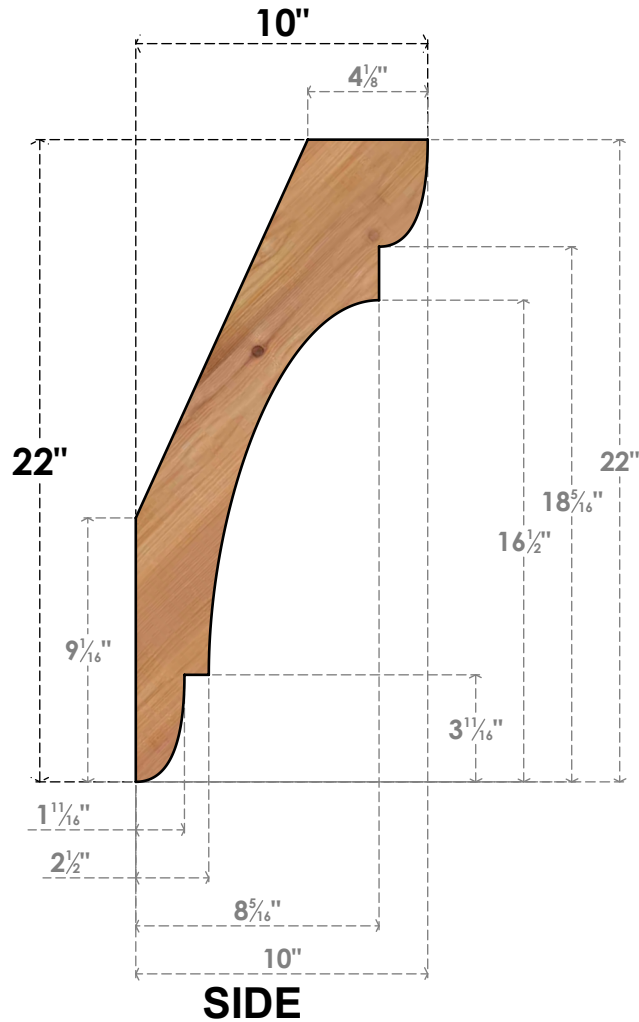

# BRC06X10X22OLY00SWR

5 1/2"W X 10"D X 22"H OLYMPIC SMOOTH BRACE, WESTERN RED CEDAR

EKENA MILLWORK  
 2300 WEST MAIN ST.  
 CLARKSVILLE, TX 75426  
 TOLL FREE: 866-607-0453  
 WWW.EKENAMILLWORK.COM

### NOTES

1. INSTALLATION TO BE COMPLETED IN ACCORDANCE WITH MANUFACTURER'S SPECIFICATIONS.
2. DRAWING MAY NOT BE TO SCALE
3. THIS DRAWING IS INTENDED FOR DESIGN AND PLANNING PURPOSES ONLY.
4. ALL INFORMATION CONTAINED HEREIN WAS CURRENT AT THE TIME OF DEVELOPMENT BUT MUST BE REVIEWED AND APPROVED BY THE PRODUCT MANUFACTURER TO BE CONSIDERED ACCURATE.
5. PRODUCTS ARE NOT KILN DRIED. THIS ITEM IS UNIQUE AND WILL CONTAIN THE NATURAL VARIATIONS THAT THE WOOD SPECIES OFFERS. THIS MAY RESULT IN VARIATIONS UP TO 1/4"