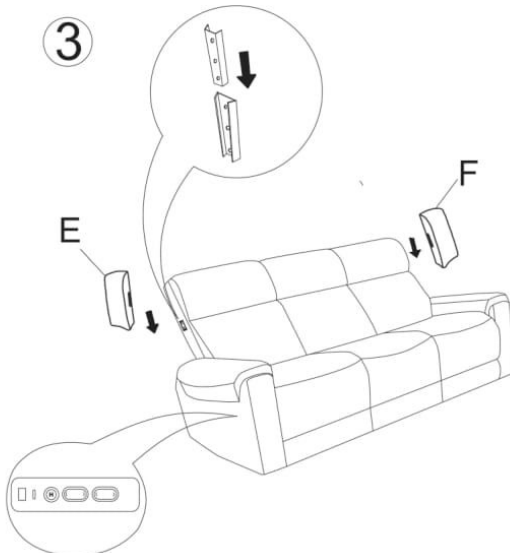

1

Untie the power cord.

2

3

4

Wall Plug Transformer

Connect wall plug transformer to transformer switch.
wall plug transformer to Transformer Power Switch

1. Press button ① Leg Rest Open
2. Press button ② Leg Rest Close
3. Press button ③ Headrest Forward
4. Press button ④ Headrest Back
5. Home button ⑤ All close

CALGARY LOVESEAT

ASSEMBLY INSTRUCTIONS

AX 1

B X 1

C X 1

DX 1

EX 1

FX 1