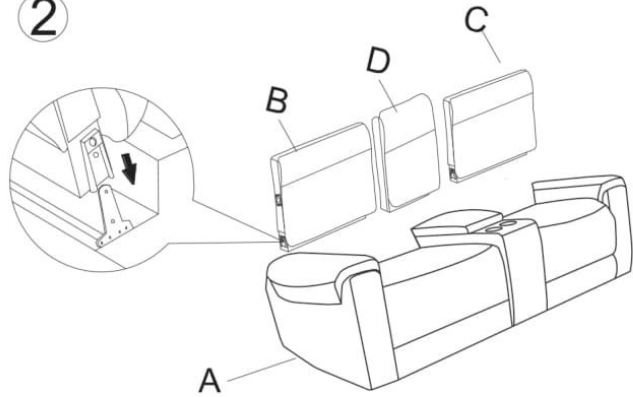

CALGARY LOVESEAT

ASSEMBLY INSTRUCTIONS

AX 1

B X 1

C X 1

DX 1

EX 1

FX 1

1

Power cord

Untie the power cord.

2

3

4

Wall Plug Transformer

Connect wall plug transformer to transformer switch.
wall plug transformer to Transformer Power Switch

1. Press button ① Leg Rest Open
2. Press button ② Leg Rest Close
3. Press button ③ Headrest Forward
4. Press button ④ Headrest Back
5. Home button ⑤ All close