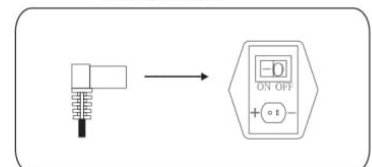

1

Untie the power cord.

2

3

4

Wall Plug Transformer

Connect wall plug transformer to transformer switch.
wall plug transformer to Transformer Power Switch

1. Press button ① Leg Rest Open
2. Press button ② Leg Rest Close
3. Press button ③ Headrest Forward
4. Press button ④ Headrest Back
5. Home button ⑤ All close