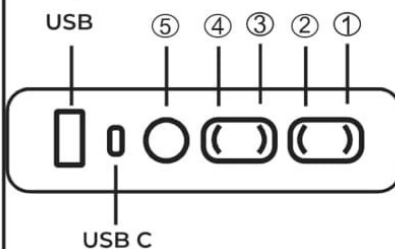

CALGARY SOFA

ASSEMBLY INSTRUCTIONS

AX 1

BX 1

CX 1

DX 1

EX 1

FX 1

1

Untie the power cord.

2

3

4

Wall Plug Transformer

Connect wall plug transformer to transformer switch.
wall plug transformer to Transformer Power Switch

1. Press button ① Leg Rest Open
2. Press button ② Leg Rest Close
3. Press button ③ Headrest Forward
4. Press button ④ Headrest Back
5. Home button ⑤ All close

CALGARY LOVESEAT

ASSEMBLY INSTRUCTIONS

AX 1

B X 1

C X 1

DX 1

EX 1

FX 1