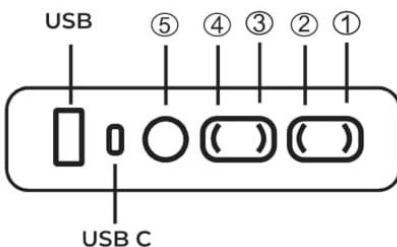

CALGARY LOVESEAT

ASSEMBLY INSTRUCTIONS

AX 1

B X 1

C X 1

DX 1

EX 1

FX 1

1

Power cord

Untie the power cord.

2

3

4

Wall Plug Transformer

Connect wall plug transformer to transformer switch.
wall plug transformer to Transformer Power Switch

1. Press button ① Leg Rest Open
2. Press button ② Leg Rest Close
3. Press button ③ Headrest Forward
4. Press button ④ Headrest Back
5. Home button ⑤ All close