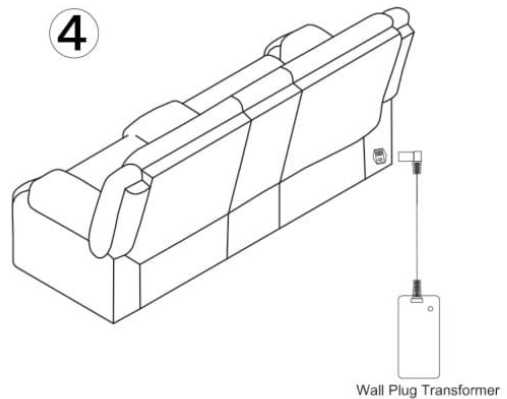

1

Untie the power cord.

2

3

4

Wall Plug Transformer

Connect wall plug transformer to transformer switch.
wall plug transformer to Transformer Power Switch

1. Press button ① Leg Rest Open
2. Press button ② Leg Rest Close
3. Press button ③ Headrest Forward
4. Press button ④ Headrest Back
5. Home button ⑤ All close