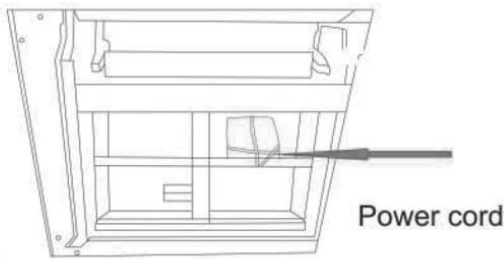

CALGARY SOFA

ASSEMBLY INSTRUCTIONS

AX 1

BX 1

CX 1

DX 1

EX 1

FX 1

1

Untie the power cord.

2

3

4

Wall Plug Transformer

Connect wall plug transformer to transformer switch.
wall plug transformer to Transformer Power Switch

1. Press button ① Leg Rest Open
2. Press button ② Leg Rest Close
3. Press button ③ Headrest Forward
4. Press button ④ Headrest Back
5. Home button ⑤ All close