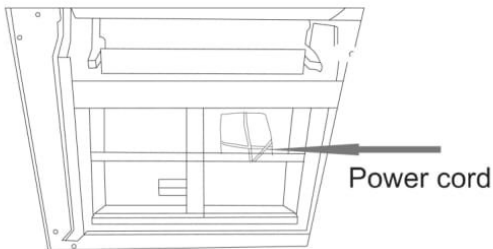

B X 1

C X 1

DX 1

EX 1

FX 1

1

Power cord

Untie the power cord.

2