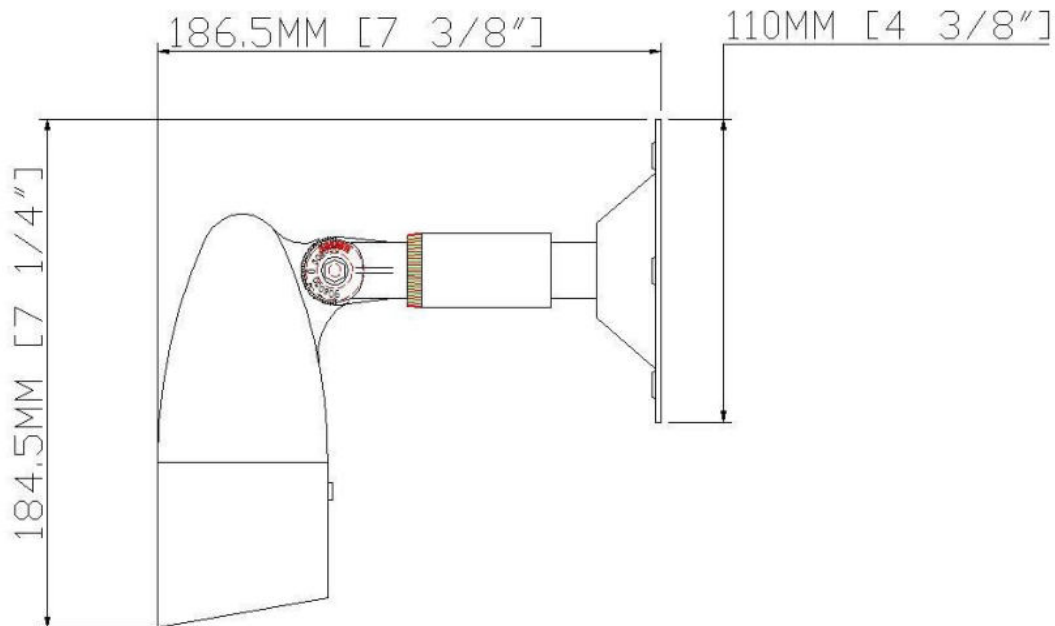

Spot Lights

**LIGHT SPECIFICATIONS
LED OUTDOOR WALL SPOT LIGHT**

SPECIFICATIONS

• PRODUCT MODEL	IVA-PL105-30BK
• WATTS	10W
• LUMENS	900LM
• COLOR TEMPERATURE	3000K
• CRI	RA>80
• VOLTAGE	120V DIMMABLE
• IP RATED	ETL WET LOCATION
• OPERATING TEMPRATURE	-20~45°C
• MATERIAL	ALUMINUM+GLASS
• FINISH	TEXTURED BALCK
• MOUNTING	WALL MOUNTING
• SHADE SHAPE	ROUND
• SHADE MATERIAL	GLASS
• SHADE COLOR	CLEAR GLASS
• WARRANTY	5-YEAR LIMITED
• FIXTURE SIZE	4-3/8"X7-1/4"X7-3/8"
• CASE QUANTITY	24 PACK
• INNER CARTON SIZE	15X7.5X14.5CM
• NET WEIGHT	0.51KG
• GROSS WEIGHT	0.59KG
• MASTER CARTON SIZE	48X32X31CM
• NET WEIGHT	12.25KG
• GROSS WEIGHT	14.95KG

LIGHT SPECIFICATIONS
LED OUTDOOR WALL SPOT LIGHT
SPECIFICATIONS

• PRODUCT MODEL	IVA-PL105-50BK
• WATTS	10W
• LUMENS	900LM
• COLOR TEMPERATURE	5000K
• CRI	RA>80
• VOLTAGE	120V DIMMABLE
• IP RATED	ETL WET LOCATION
• OPERATING TEMPRATURE	-20~45°C
• MATERIAL	ALUMINUM+GLASS
• FINISH	TEXTURED BALCK
• MOUNTING	WALL MOUNTING
• SHADE SHAPE	ROUND
• SHADE MATERIAL	GLASS
• SHADE COLOR	CLEAR GLASS
• WARRANTY	5-YEAR LIMITED
• FIXTURE SIZE	4-3/8"X7-1/4"X7-3/8"
• CASE QUANTITY	24 PACK
• INNER CARTON SIZE	15X7.5X14.5CM
• NET WEIGHT	0.51KG
• GROSS WEIGHT	0.59KG
• MASTER CARTON SIZE	48X32X31CM
• NET WEIGHT	12.25KG
• GROSS WEIGHT	14.95KG