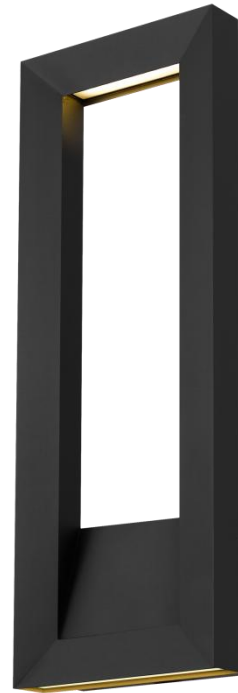

ALTECK

PALETTO Wall Sconce AW0035-3CCT-W

DIMENSIONS

Height: 28"

Width/Diameter: 10"

Depth: 3 1/2"

Minimum Height:

Maximum Height:

Canopy/Backplate: 6 1/4"x8 3/8"

Product Weight: 5.7 lb

SPECIFICATIONS

Location Listed: Wet

IP Rating: IP44

Dark Sky Complaint

Rated Life: 54000 Hours

Standards: ETL, cETL, ADA

Input: 120~277 VAC, 50/60Hz

TRIAC Dimming: 100-10%

Downlight Illumination

Mounting: Wall Mount

Color Temperature: Adjustable

3000K/4000K/5000K

CRI Rating: 80

Material: Aluminum

Diffuser Material: Glass

AVAILABLE FINISHES

ORDERING INFORMATION

AW0035-3CCT-W	COLOR TEMP	FINISH	VOLTAGE	WATTS	DELIVERED LUMENS
	3000K/4000K/5000K	BK BLACK	120~277V	44W	1288

Example: AW0035-3CCT-W-BK

For customer requests please contact: info@altecklighting.com