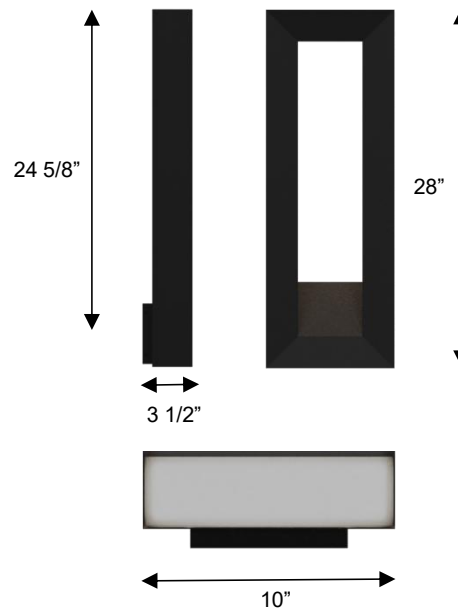

ALTECK

PALETTO Wall Sconce AW0035-3CCT-W

DIMENSIONS

Height: 28"

Width/Diameter: 10"

Depth: 3 1/2"

Minimum Height:

Maximum Height:

Canopy/Backplate: 6 1/4"x8 3/8"

Product Weight: 5.7 lb

SPECIFICATIONS

Location Listed: Wet

IP Rating: IP44

Dark Sky Complaint

Rated Life: 54000 Hours

Standards: ETL, cETL, ADA

Input: 120~277 VAC, 50/60Hz

TRIAC Dimming: 100-10%

Downlight Illumination

Mounting: Wall Mount

Color Temperature: Adjustable

3000K/4000K/5000K

CRI Rating: 80

Material: Aluminum

Diffuser Material: Glass

AVAILABLE FINISHES

ORDERING INFORMATION

AW0035-3CCT-W	COLOR TEMP	FINISH	VOLTAGE	WATTS	DELIVERED LUMENS
	3000K/4000K/5000K	BK BLACK	120~277V	44W	1288

Example: AW0035-3CCT-W-BK

For customer requests please contact: info@altecklighting.com

altecklighting.com