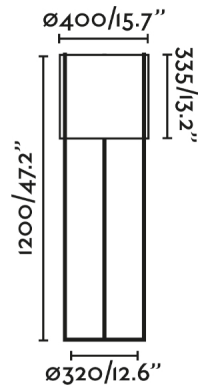

### General characteristics

Fixation	Floor
voltage	120V
Hertz	60Hz
Cable length	0.03 ft
Switch type	Push
Max. Power	15W