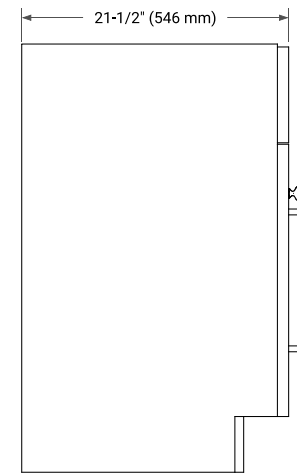

## BASE CABINET DIMENSIONS

54" W x 21.5" D x 34.5" H

## FRONT VIEW

## SIDE VIEW

## PLAN VIEW