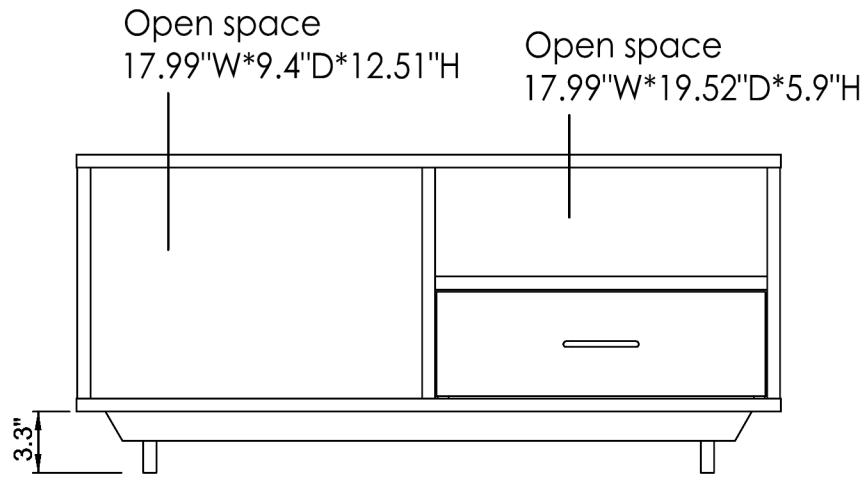

Oversize:38.18"W*19.68"D*17.24"H

Drawer inside space 17.83"W *17.87"D *4.72"H