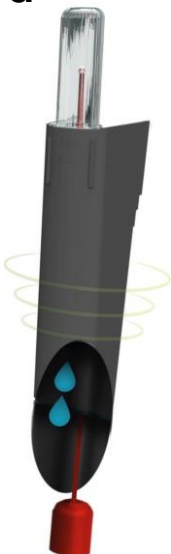

Self-irrigating Planters for Balconies

A self-irrigating planter with built-in water reservoir for hanging on a balcony rail.

Self-irrigating Planters for Balconies

Take the guess work out of watering your plants by using the self-irrigating system built into these attractive planters.

To avoid damaging the roots of plants by over-watering, these innovative planters have a 'next generation' feature in the form of a water reservoir built into the base.

The water in the reservoir is 'wicked' upwards into the soil around the plant roots with the bag of Vermiculite included with each planter helping this process.

The water reservoir is fed by a filler tube which also houses a water level gauge so you can see at a glance when the water needs topping up.

Adjustable mounting brackets are included so the planters can be hung from a balcony rail.