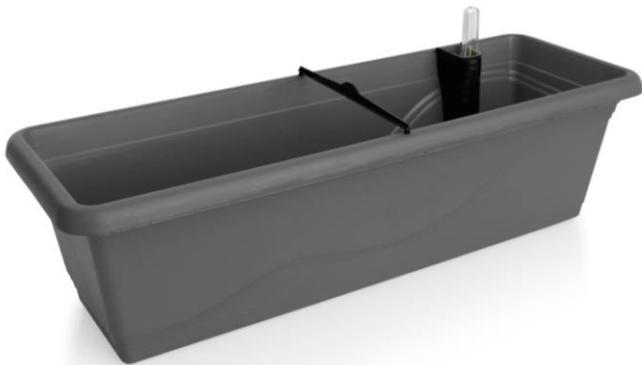

Self-irrigating Planters for Balconies

A self-irrigating planter with built-in water reservoir for hanging on a balcony rail.

Self-irrigating Planters for Balconies

Take the guess work out of watering your plants by using the self-irrigating system built into these attractive planters.

To avoid damaging the roots of plants by over-watering, these innovative planters have a 'next generation' feature in the form of a water reservoir built into the base.

The water in the reservoir is 'wicked' upwards into the soil around the plant roots with the bag of Vermiculite included with each planter helping this process.

The water reservoir is fed by a filler tube which also houses a water level gauge so you can see at a glance when the water needs topping up.

Adjustable mounting brackets are included so the planters can be hung from a balcony rail.