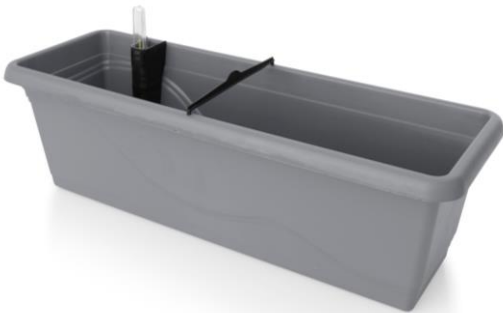

Self-irrigating Planters for Balconies

A self-irrigating planter with built-in water reservoir for hanging on a balcony rail.

Self-irrigating Planters for Balconies

Take the guess work out of watering your plants by using the self-irrigating system built into these attractive planters.

To avoid damaging the roots of plants by over-watering, these innovative planters have a 'next generation' feature in the form of a water reservoir built into the base.

The water in the reservoir is 'wicked' upwards into the soil around the plant roots with the bag of Vermiculite included with each planter helping this process.

The water reservoir is fed by a filler tube which also houses a water level gauge so you can see at a glance when the water needs topping up.

Adjustable mounting brackets are included so the planters can be hung from a balcony rail.