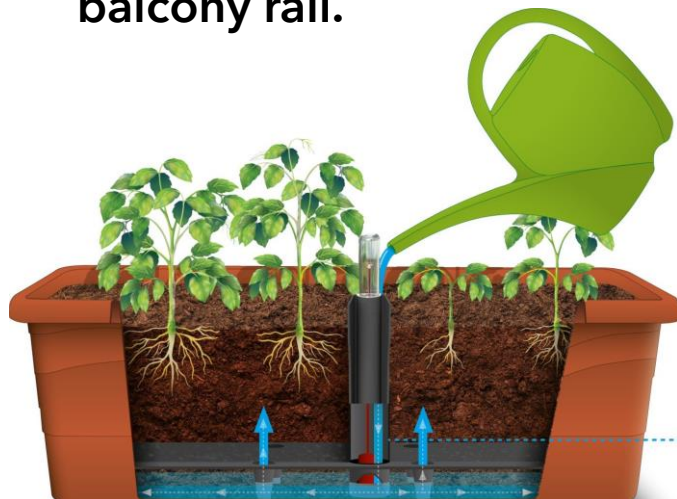

Self-irrigating Planters for Balconies

A self-irrigating planter with built-in water reservoir for hanging on a balcony rail.

Self-irrigating Planters for Balconies

Take the guess work out of watering your plants by using the self-irrigating system built into these attractive planters.

To avoid damaging the roots of plants by over-watering, these innovative planters have a 'next generation' feature in the form of a water reservoir built into the base.

The water in the reservoir is 'wicked' upwards into the soil around the plant roots with the bag of Vermiculite included with each planter helping this process.

The water reservoir is fed by a filler tube which also houses a water level gauge so you can see at a glance when the water needs topping up.

Adjustable mounting brackets are included so the planters can be hung from a balcony rail.