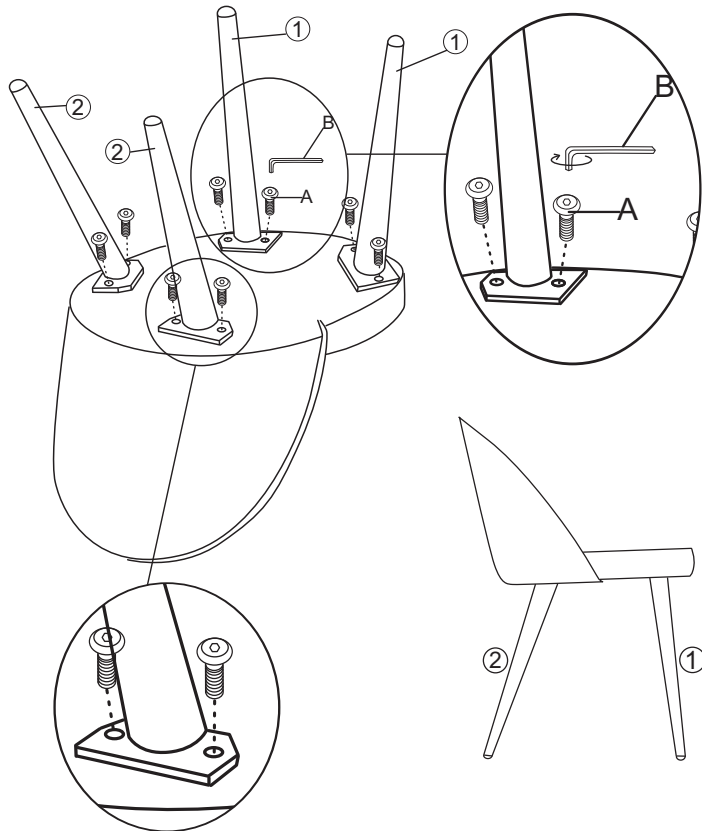

ASSEMBLY INSTRUCTION

Hardware List

No.	DESCRIPTION	QTY.
A	M8x25mm 	8pcs
B	5# Allen key 	1pc

Part List

No.	DESCRIPTION	QTY.
1	Chair -Green - Leg "front"	2pcs
2	Chair -Green - Leg "back"	2pcs
3	Chair -Green - Seat	1pc

MODEL: **Velvet Chair - Yellow** (19924-886)

Hardware List

88888-275 SP-Velvet Chair -Yellow - Screw Set

No.	DESCRIPTION	QTY.
A	JCBC M8x25mm 	8pcs
B	5# Allen key 	1pc

Part List

No.	DESCRIPTION	QTY.
1	88888-29 SP-Velvet Chair -Yellow - Leg "front"	2pcs
2	88888-51 SP-Velvet Chair -Yellow - Leg "back"	2pcs
3	88888-111 SP-Velvet Chair -Yellow - Seat	1pc

COMPLETED ASSEMBLE

ASSEMBLY INSTRUCTION

MODEL: **Velvet Chair - Blue** (19924-887)

Hardware List

88888-275 SP-Velvet Chair -Blue - Screw Set

No.	DESCRIPTION	QTY.
A	JCBC M8x25mm 	8pcs
B	5# Allen key 	1pc

Part List

No.	DESCRIPTION	QTY.
1	88888-29 SP-Velvet Chair -Blue - Leg "front"	2pcs
2	88888-51 SP-Velvet Chair -Blue - Leg "back"	2pcs
3	88888-111 SP-Velvet Chair -Blue - Seat	1pc

COMPLETED ASSEMBLE

ASSEMBLY INSTRUCTION