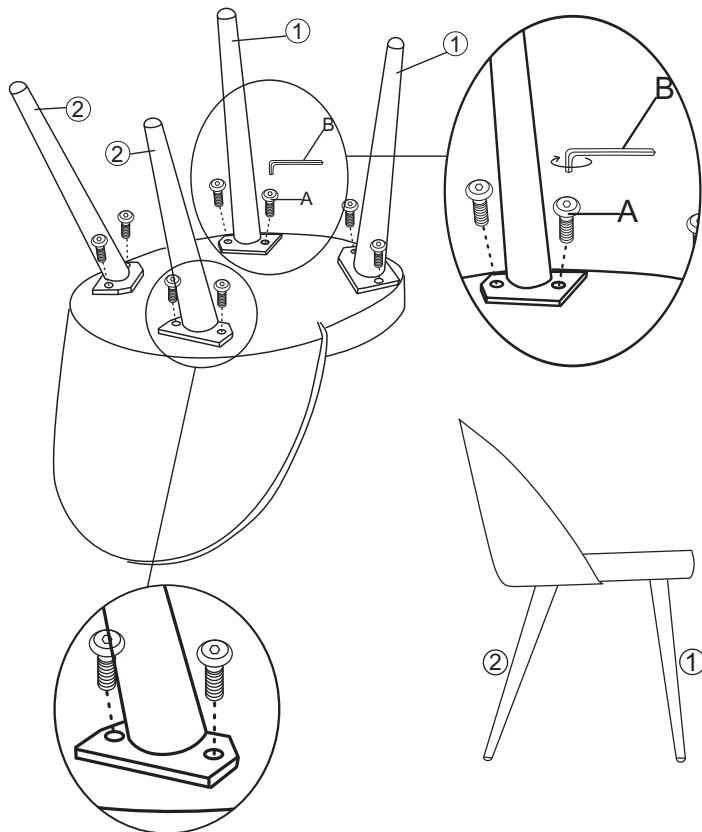

ASSEMBLY INSTRUCTION

Hardware List

No.	DESCRIPTION	QTY.
A	M8x25mm 	8pcs
B	5# Allen key 	1pc

Part List

No.	DESCRIPTION	QTY.
1	Chair -Green - Leg "front"	2pcs
2	Chair -Green - Leg "back"	2pcs
3	Chair -Green - Seat	1pc

No.	DESCRIPTION	QTY.
1	88888-29 SP-Velvet Chair -Grey - Leg "front"	2pcs
2	88888-51 SP-Velvet Chair -Grey - Leg "back"	2pcs
3	88888-111 SP-Velvet Chair -Grey - Seat	1pc

COMPLETED ASSEMBLE

ASSEMBLY INSTRUCTION

MODEL: **Velvet Chair - Yellow** (19924-886)

Hardware List

88888-275 SP-Velvet Chair -Yellow - Screw Set

No.	DESCRIPTION	QTY.
A	JCBC M8x25mm 	8pcs
B	5# Allen key 	1pc

Part List

No.	DESCRIPTION	QTY.
1	88888-29 SP-Velvet Chair -Yellow - Leg "front"	2pcs
2	88888-51 SP-Velvet Chair -Yellow - Leg "back"	2pcs
3	88888-111 SP-Velvet Chair -Yellow - Seat	1pc

COMPLETED ASSEMBLE

ASSEMBLY INSTRUCTION

MODEL: **Velvet Chair - Blue** (19924-887)

Hardware List

88888-275 SP-Velvet Chair -Blue - Screw Set

No.	DESCRIPTION	QTY.
A	JCBC M8x25mm 	8pcs
B	5# Allen key 	1pc

Part List