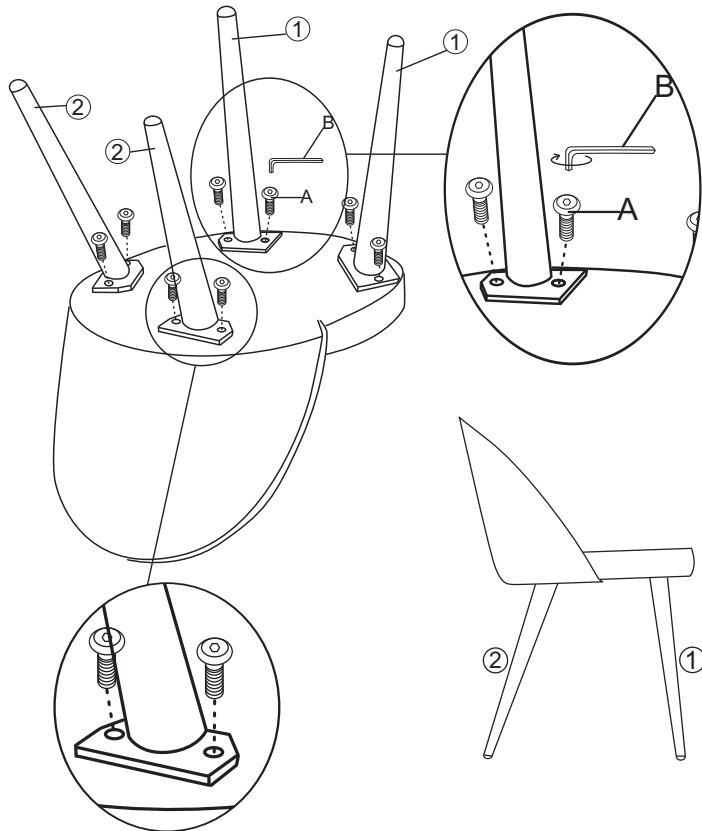

ASSEMBLY INSTRUCTION

Hardware List

No.	DESCRIPTION	QTY.
A	M8x25mm 	8pcs
B	5# Allen key 	1pc

Part List

No.	DESCRIPTION	QTY.
1	Chair -Green - Leg "front"	2pcs
2	Chair -Green - Leg "back"	2pcs
3	Chair -Green - Seat	1pc

COMPLETED ASSEMBLE

ASSEMBLY INSTRUCTION

MODEL: **Velvet Chair - Creme** (19924-880)

Hardware List

88888-275 SP-Velvet Chair -Creme - Screw Set

No.	DESCRIPTION	QTY.
A	JCBC M8x25mm 	8pcs
B	5# Allen key 	1pc

Part List

No.	DESCRIPTION	QTY.
1	88888-29 SP-Velvet Chair -Creme - Leg "front"	2pcs
2	88888-51 SP-Velvet Chair -Creme - Leg "back"	2pcs
3	88888-111 SP-Velvet Chair -Creme - Seat	1pc

COMPLETED ASSEMBLE

ASSEMBLY INSTRUCTION

MODEL: **Velvet Chair - Rust** (19924-886)

Hardware List

88888-275 SP-Velvet Chair -Rust - Screw Set

No.	DESCRIPTION	QTY.
A	JCBC M8x25mm 	8pcs
B	5# Allen key 	1pc

Part List

No.	DESCRIPTION	QTY.
1	88888-29 SP-Velvet Chair -Rust - Leg "front"	2pcs
2	88888-51 SP-Velvet Chair -Rust - Leg "back"	2pcs
3	88888-111 SP-Velvet Chair -Rust - Seat	1pc