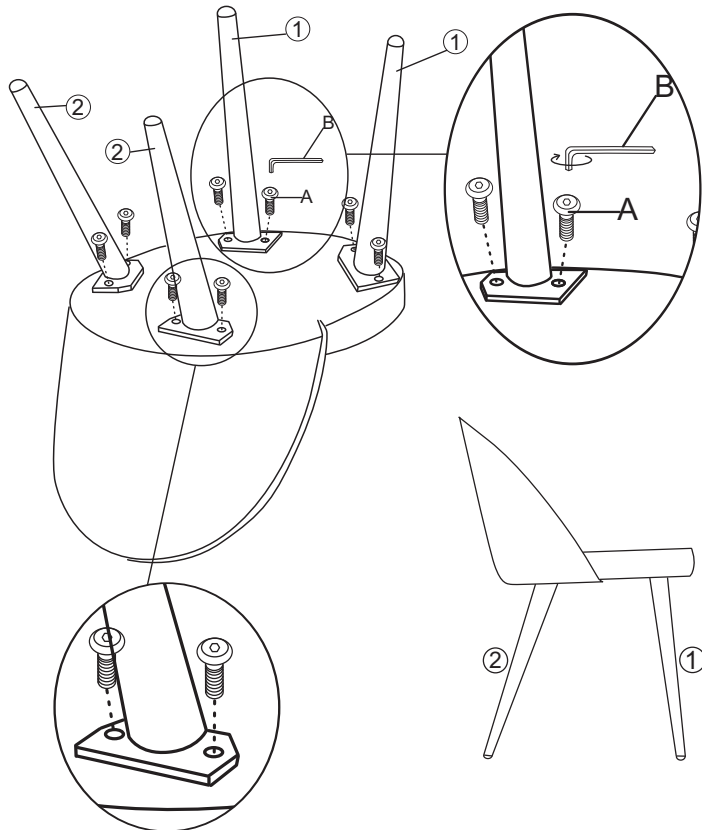

ASSEMBLY INSTRUCTION

Hardware List

No.	DESCRIPTION	QTY.
A	M8x25mm 	8pcs
B	5# Allen key 	1pc

Part List

No.	DESCRIPTION	QTY.
1	Chair -Green - Leg "front"	2pcs
2	Chair -Green - Leg "back"	2pcs
3	Chair -Green - Seat	1pc

COMPLETED ASSEMBLE

ASSEMBLY INSTRUCTION

MODEL: **Velvet Chair - Blue** (19924-887)

Hardware List

88888-275 SP-Velvet Chair -Blue - Screw Set

No.	DESCRIPTION	QTY.
A	JCBC M8x25mm 	8pcs
B	5# Allen key 	1pc

Part List

MODEL: **Velvet Chair - Dusty Pink** (19924-889)

Hardware List

88888-275 SP-Velvet Chair -Dusty Pink - Screw Set

No.	DESCRIPTION	QTY.
A	JCBC M8x25mm 	8pcs
B	5# Allen key 	1pc

Part List

No.	DESCRIPTION	QTY.
1	88888-29 SP-Velvet Chair -Dusty Pink - Leg "front"	2pcs
2	88888-51 SP-Velvet Chair -Dusty Pink - Leg "back"	2pcs
3	88888-111 SP-Velvet Chair -Dusty Pink - Seat	1pc

COMPLETED ASSEMBLE

ASSEMBLY INSTRUCTION

MODEL: **Velvet Chair - Creme** (19924-880)

Hardware List

88888-275 SP-Velvet Chair -Creme - Screw Set

No.	DESCRIPTION	QTY.
A	JCBC M8x25mm 	8pcs
B	5# Allen key 	1pc

Part List