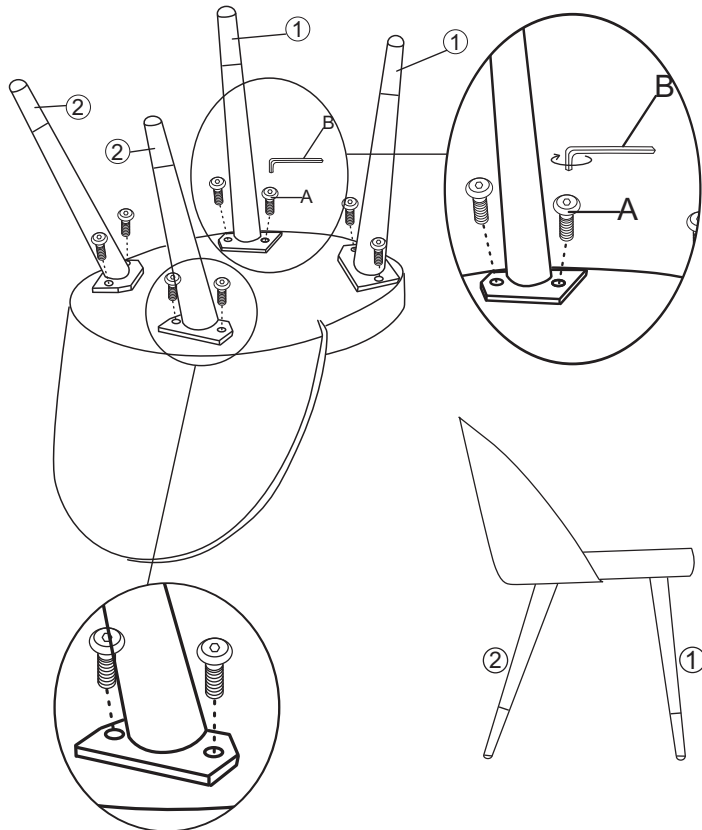

ASSEMBLY INSTRUCTION

Hardware List

No.	DESCRIPTION	QTY.
A	M8x25mm 	8pcs
B	5# Allen key 	1pc

Part List

No.	DESCRIPTION	QTY.
1	Chair -Green - Leg "front"	2pcs
2	Chair -Green - Leg "back"	2pcs
3	Chair -Green - Seat	1pc

MODEL: **Velvet Chair - Dusty Pink** (19925-889)

Hardware List

88888-275 SP-Velvet Chair -Dusty Pink - Screw Set

No.	DESCRIPTION	QTY.
A	JCBC M8x25mm 	8pcs
B	5# Allen key 	1pc

Part List

No.	DESCRIPTION	QTY.
1	88888-29 SP-Velvet Chair -Dusty Pink - Leg "front"	2pcs
2	88888-51 SP-Velvet Chair -Dusty Pink - Leg "back"	2pcs
3	88888-111 SP-Velvet Chair -Dusty Pink - Seat	1pc