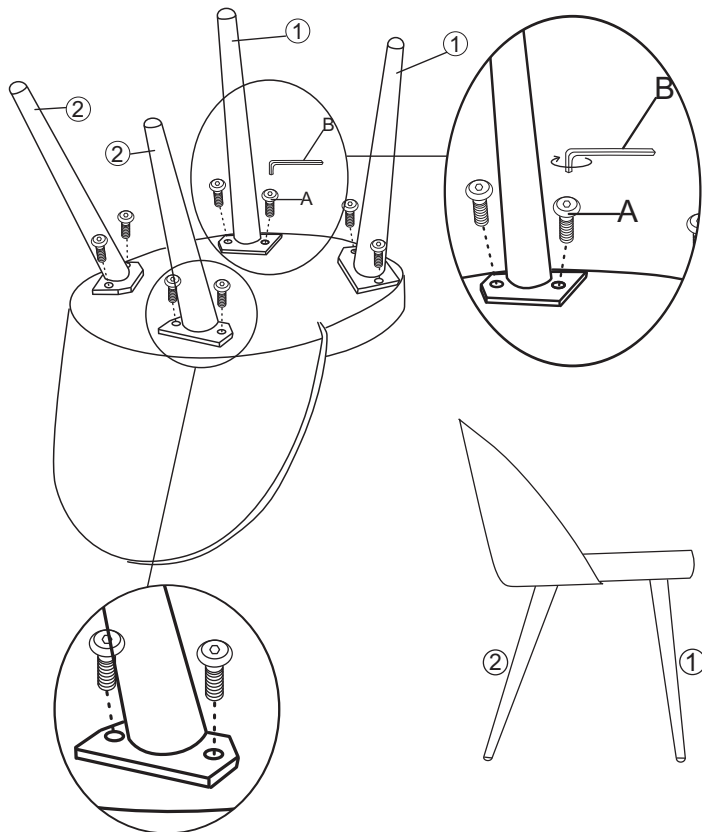

ASSEMBLY INSTRUCTION

Hardware List

No.	DESCRIPTION	QTY.
A	M8x25mm 	8pcs
B	5# Allen key 	1pc

Part List

No.	DESCRIPTION	QTY.
1	Chair -Green - Leg "front"	2pcs
2	Chair -Green - Leg "back"	2pcs
3	Chair -Green - Seat	1pc

COMPLETED ASSEMBLE

ASSEMBLY INSTRUCTION

MODEL: **Velvet Chair - Grey** (19924-885)

Hardware List

88888-275 SP-Velvet Chair -Grey - Screw Set

No.	DESCRIPTION	QTY.
A	JCBC M8x25mm 	8pcs
B	5# Allen key 	1pc

Part List

No.	DESCRIPTION	QTY.
1	88888-29 SP-Velvet Chair -Grey - Leg "front"	2pcs
2	88888-51 SP-Velvet Chair -Grey - Leg "back"	2pcs
3	88888-111 SP-Velvet Chair -Grey - Seat	1pc

COMPLETED ASSEMBLE

ASSEMBLY INSTRUCTION

MODEL: **Velvet Chair - Yellow** (19924-886)

Hardware List

88888-275 SP-Velvet Chair -Yellow - Screw Set

No.	DESCRIPTION	QTY.
A	JCBC M8x25mm 	8pcs
B	5# Allen key 	1pc

Part List

No.	DESCRIPTION	QTY.
1	88888-29 SP-Velvet Chair -Yellow - Leg "front"	2pcs
2	88888-51 SP-Velvet Chair -Yellow - Leg "back"	2pcs
3	88888-111 SP-Velvet Chair -Yellow - Seat	1pc