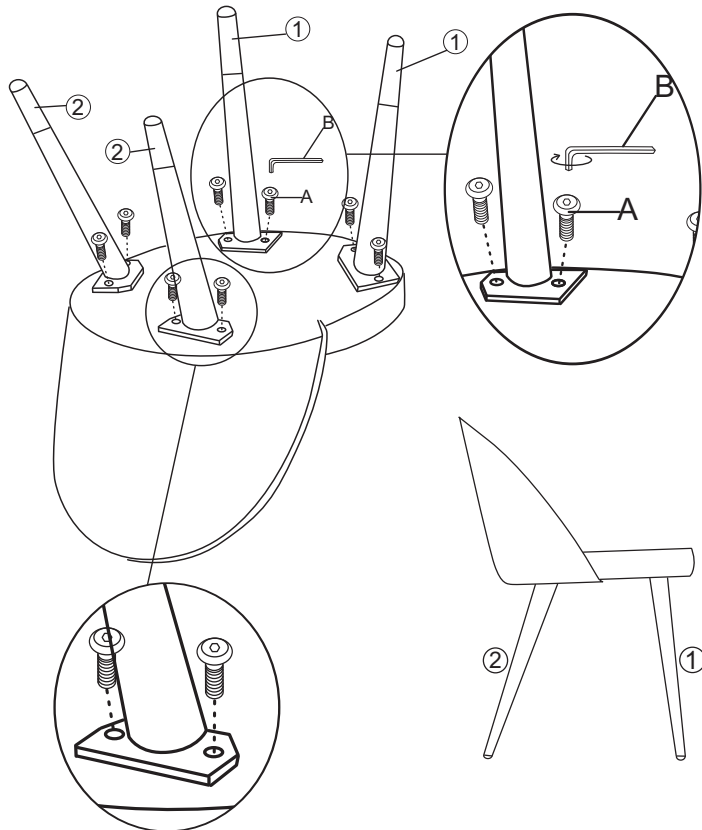

ASSEMBLY INSTRUCTION

Hardware List

No.	DESCRIPTION	QTY.
A	M8x25mm 	8pcs
B	5# Allen key 	1pc

Part List

No.	DESCRIPTION	QTY.
1	Chair -Green - Leg "front"	2pcs
2	Chair -Green - Leg "back"	2pcs
3	Chair -Green - Seat	1pc

COMPLETED ASSEMBLE

ASSEMBLY INSTRUCTION

MODEL: **Velvet Chair - Grey** (19924-885)

Hardware List

88888-275 SP-Velvet Chair -Grey - Screw Set

No.	DESCRIPTION	QTY.
A	JCBC M8x25mm 	8pcs
B	5# Allen key 	1pc

Part List

No.	DESCRIPTION	QTY.
1	88888-29 SP-Velvet Chair -Grey - Leg "front"	2pcs
2	88888-51 SP-Velvet Chair -Grey - Leg "back"	2pcs
3	88888-111 SP-Velvet Chair -Grey - Seat	1pc

COMPLETED ASSEMBLE

ASSEMBLY INSTRUCTION

MODEL: **Velvet Chair - Yellow** (19924-886)

Hardware List

88888-275 SP-Velvet Chair -Yellow - Screw Set

No.	DESCRIPTION	QTY.
A	JCBC M8x25mm 	8pcs
B	5# Allen key 	1pc

Part List

No.	DESCRIPTION	QTY.
1	88888-29 SP-Velvet Chair -Yellow - Leg "front"	2pcs
2	88888-51 SP-Velvet Chair -Yellow - Leg "back"	2pcs
3	88888-111 SP-Velvet Chair -Yellow - Seat	1pc