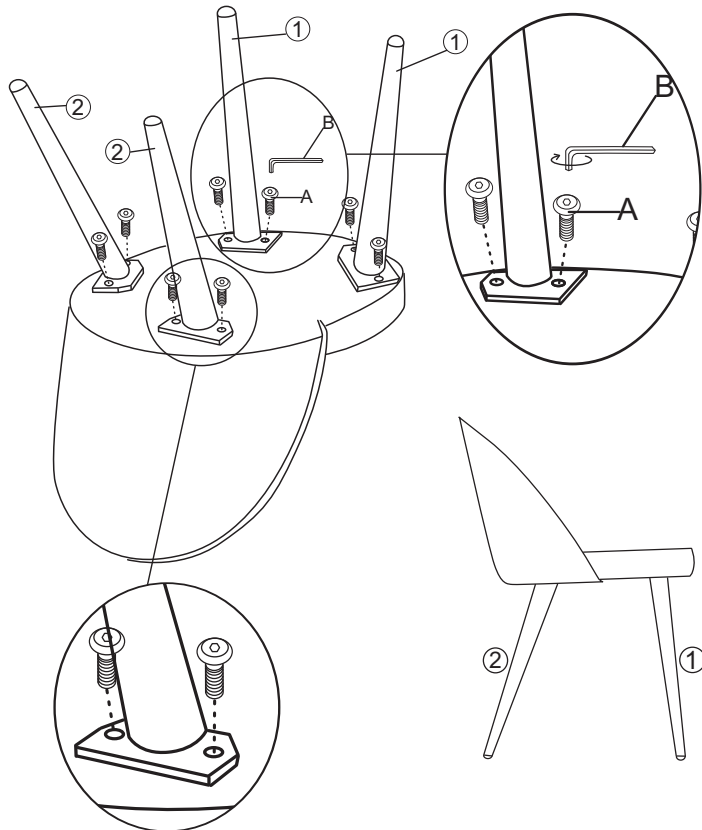

ASSEMBLY INSTRUCTION

Hardware List

No.	DESCRIPTION	QTY.
A	M8x25mm 	8pcs
B	5# Allen key 	1pc

Part List

No.	DESCRIPTION	QTY.
1	Chair -Green - Leg "front"	2pcs
2	Chair -Green - Leg "back"	2pcs
3	Chair -Green - Seat	1pc

COMPLETED ASSEMBLE

ASSEMBLY INSTRUCTION

MODEL: **Velvet Chair - Creme** (19924-880)

Hardware List

88888-275 SP-Velvet Chair -Creme - Screw Set

No.	DESCRIPTION	QTY.
A	JCBC M8x25mm 	8pcs
B	5# Allen key 	1pc

Part List

MODEL: **Velvet Chair - Rust** (19924-886)

Hardware List

88888-275 SP-Velvet Chair -Rust - Screw Set

No.	DESCRIPTION	QTY.
A	JCBC M8x25mm 	8pcs
B	5# Allen key 	1pc

Part List

No.	DESCRIPTION	QTY.
1	88888-29 SP-Velvet Chair -Rust - Leg "front"	2pcs
2	88888-51 SP-Velvet Chair -Rust - Leg "back"	2pcs
3	88888-111 SP-Velvet Chair -Rust - Seat	1pc