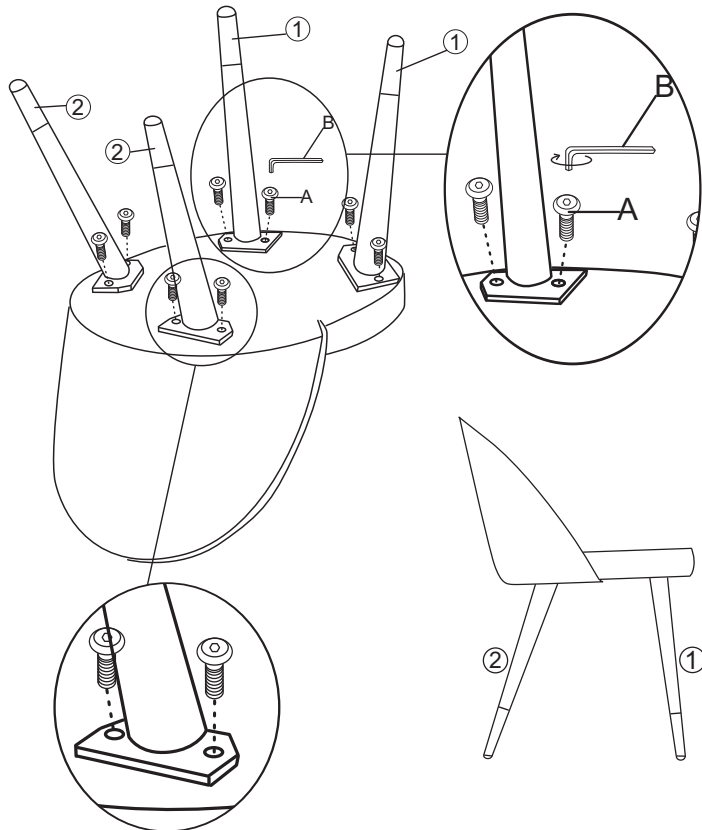

ASSEMBLY INSTRUCTION

Hardware List

No.	DESCRIPTION	QTY.
A	M8x25mm 	8pcs
B	5# Allen key 	1pc

Part List

No.	DESCRIPTION	QTY.
1	Chair -Green - Leg "front"	2pcs
2	Chair -Green - Leg "back"	2pcs
3	Chair -Green - Seat	1pc

ASSEMBLY INSTRUCTION

MODEL: **Velvet Chair - Black** (19925-888)

Hardware List

88888-275 SP-Velvet Chair -Black - Screw Set

No.	DESCRIPTION	QTY.
A	JCBC M8x25mm 	8pcs
B	5# Allen key 	1pc

Part List

No.	DESCRIPTION	QTY.
1	88888-29 SP-Velvet Chair -Black - Leg "front"	2pcs
2	88888-51 SP-Velvet Chair -Black - Leg "back"	2pcs
3	88888-111 SP-Velvet Chair -Black - Seat	1pc

COMPLETED ASSEMBLE

ASSEMBLY INSTRUCTION

MODEL: **Velvet Chair - Grey** (19925-885)

Hardware List

88888-275 SP-Velvet Chair -Grey - Screw Set

No.	DESCRIPTION	QTY.
A	JCBC M8x25mm 	8pcs
B	5# Allen key 	1pc

Part List

No.	DESCRIPTION	QTY.
1	88888-29 SP-Velvet Chair -Grey - Leg "front"	2pcs
2	88888-51 SP-Velvet Chair -Grey - Leg "back"	2pcs
3	88888-111 SP-Velvet Chair -Grey - Seat	1pc

COMPLETED ASSEMBLE

ASSEMBLY INSTRUCTION