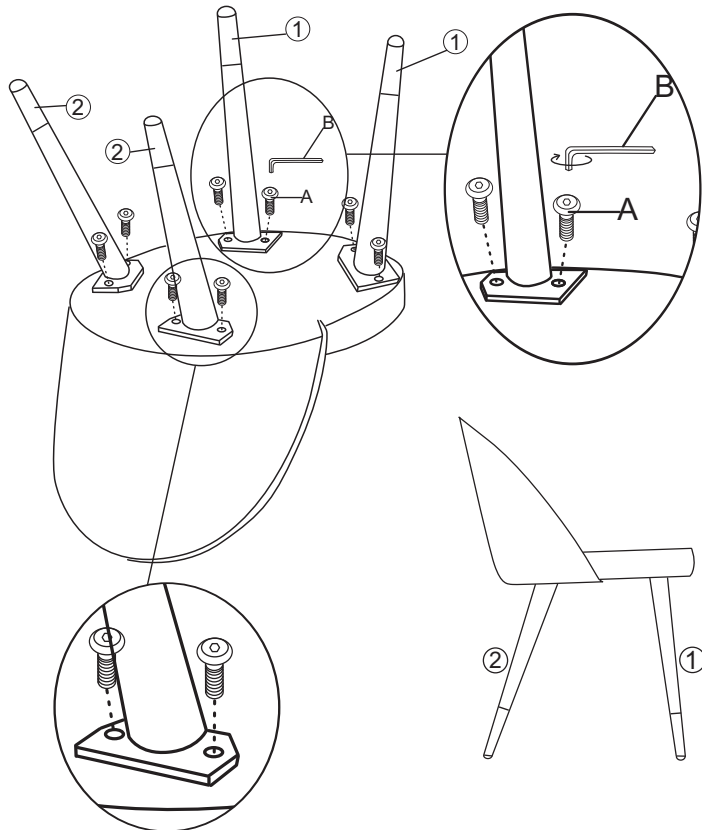

ASSEMBLY INSTRUCTION

Hardware List

No.	DESCRIPTION	QTY.
A	M8x25mm 	8pcs
B	5# Allen key 	1pc

Part List

No.	DESCRIPTION	QTY.
1	Chair -Green - Leg "front"	2pcs
2	Chair -Green - Leg "back"	2pcs
3	Chair -Green - Seat	1pc

ASSEMBLY INSTRUCTION

MODEL: **Velvet Chair - Black** (19925-888)

Hardware List

88888-275 SP-Velvet Chair -Black - Screw Set

No.	DESCRIPTION	QTY.
A	JCBC M8x25mm 	8pcs
B	5# Allen key 	1pc

Part List

No.	DESCRIPTION	QTY.
1	88888-29 SP-Velvet Chair -Black - Leg "front"	2pcs
2	88888-51 SP-Velvet Chair -Black - Leg "back"	2pcs
3	88888-111 SP-Velvet Chair -Black - Seat	1pc

COMPLETED ASSEMBLE

ASSEMBLY INSTRUCTION

MODEL: **Velvet Chair - Grey** (19925-885)

Hardware List

88888-275 SP-Velvet Chair -Grey - Screw Set

No.	DESCRIPTION	QTY.
A	JCBC M8x25mm 	8pcs
B	5# Allen key 	1pc

Part List