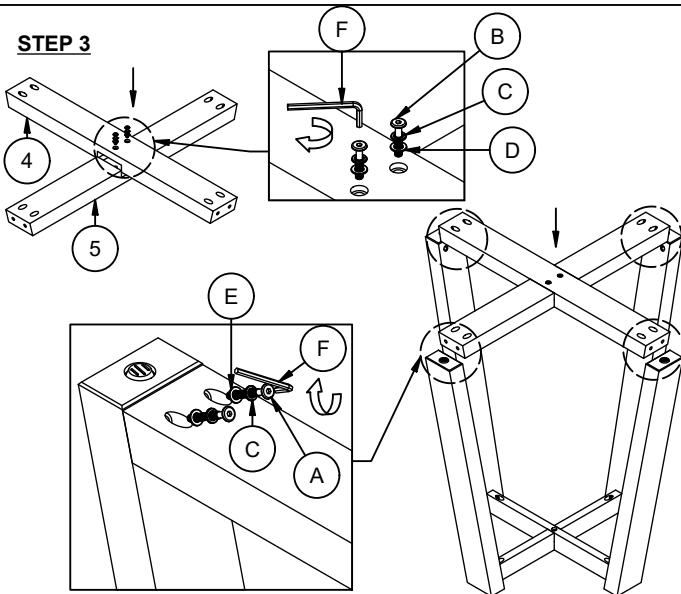

ASSEMBLY INSTRUCTION

DESCRIPTION: Table, 42x42-60 Round Counter

Thank you for purchasing this quality product. Be sure to check all packing material carefully for small parts which may have come loose inside the carton during shipment. Identify and count all parts and compare with the parts list below. Please keep all hardware out of reach of small children.

1  TABLE TOP 1 PC	2  LEAF TOP 1 PC	3  TABLE LEGS 4 PCS	4  BOTTOM RAIL- A 1 PC	5  BOTTOM RAIL- B 1 PC	6  TOP RAIL- A 1 PC	7  TOP RAIL- B 1 PC	8  MOUNTING PLATE 1 PC
A  JCBC BOLT M6 x 50mm 20 PCS	B  JCBC BOLT M6 x 30mm 3 PCS	C  SPRING WASHER M6 23 PCS	D  FLAT WASHER M6 x 19mm 10 PCS	E  FLAT WASHER M6 x 13mm 13 PCS	F  ALLEN KEY M4 1 PC		

STEP 1

STEP 2

STEP 3

STEP 4

ASSEMBLY TIPS:

1. Remove hardware from box and sort by size.
2. Please check to see that all hardware and parts are present prior start of assembly.
3. Please follow attached instructions in the same sequence as numbered to assure fast and easy assembly.