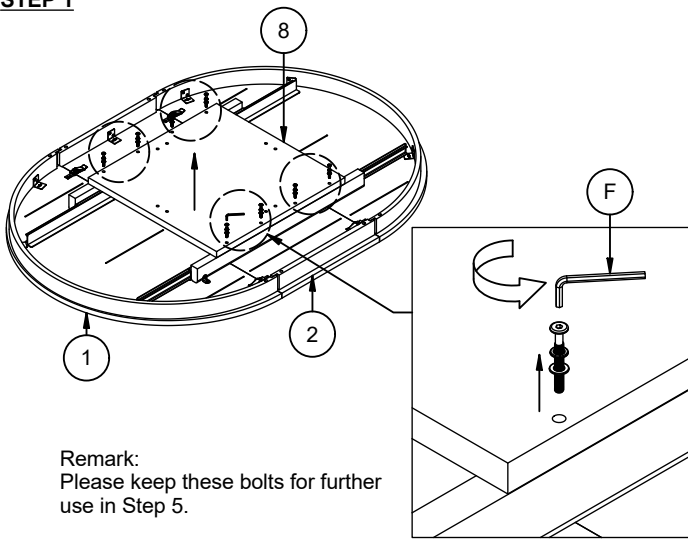

ASSEMBLY INSTRUCTION

DESCRIPTION: Table, 42x42-60 Round Counter

Thank you for purchasing this quality product. Be sure to check all packing material carefully for small parts which may have come loose inside the carton during shipment. Identify and count all parts and compare with the parts list below. Please keep all hardware out of reach of small children.

1  TABLE TOP 1 PC	2  LEAF TOP 1 PC	3  TABLE LEGS 4 PCS	4  BOTTOM RAIL- A 1 PC	5  BOTTOM RAIL- B 1 PC	6  TOP RAIL- A 1 PC	7  TOP RAIL- B 1 PC	8  MOUNTING PLATE 1 PC
A  JCBC BOLT M6 x 50mm 20 PCS	B  JCBC BOLT M6 x 30mm 3 PCS	C  SPRING WASHER M6 23 PCS	D  FLAT WASHER M6 x 19mm 10 PCS	E  FLAT WASHER M6 x 13mm 13 PCS	F  ALLEN KEY M4 1 PC		

STEP 1

STEP 2

STEP 3

STEP 4

ASSEMBLY TIPS:

1. Remove hardware from box and sort by size.
2. Please check to see that all hardware and parts are present prior start of assembly.
3. Please follow attached instructions in the same sequence as numbered to assure fast and easy assembly.