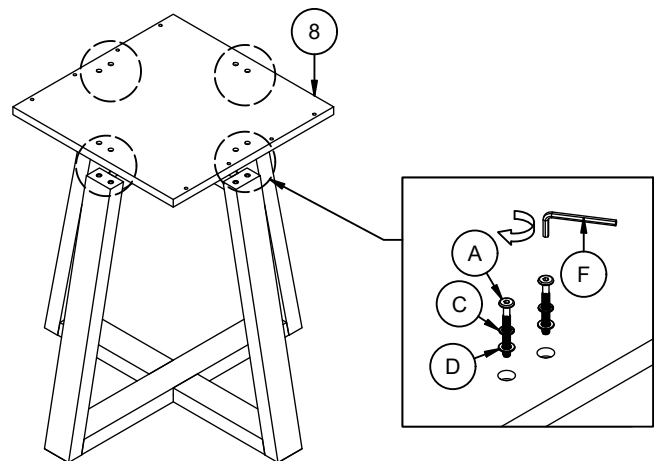

ASSEMBLY INSTRUCTION

DESCRIPTION: Table, 42x42-60 Round Counter

Thank you for purchasing this quality product. Be sure to check all packing material carefully for small parts which may have come loose inside the carton during shipment. Identify and count all parts and compare with the parts list below. Please keep all hardware out of reach of small children.

1  TABLE TOP 1 PC	2  LEAF TOP 1 PC	3  TABLE LEGS 4 PCS	4  BOTTOM RAIL- A 1 PC	5  BOTTOM RAIL- B 1 PC	6  TOP RAIL- A 1 PC	7  TOP RAIL- B 1 PC	8  MOUNTING PLATE 1 PC
A  JCBC BOLT M6 x 50mm 20 PCS	B  JCBC BOLT M6 x 30mm 3 PCS	C  SPRING WASHER M6 23 PCS	D  FLAT WASHER M6 x 19mm 10 PCS	E  FLAT WASHER M6 x 13mm 13 PCS	F  ALLEN KEY M4 1 PC		

STEP 1

STEP 2

STEP 3

STEP 4

ASSEMBLY TIPS:

1. Remove hardware from box and sort by size.
2. Please check to see that all hardware and parts are present prior start of assembly.
3. Please follow attached instructions in the same sequence as numbered to assure fast and easy assembly.