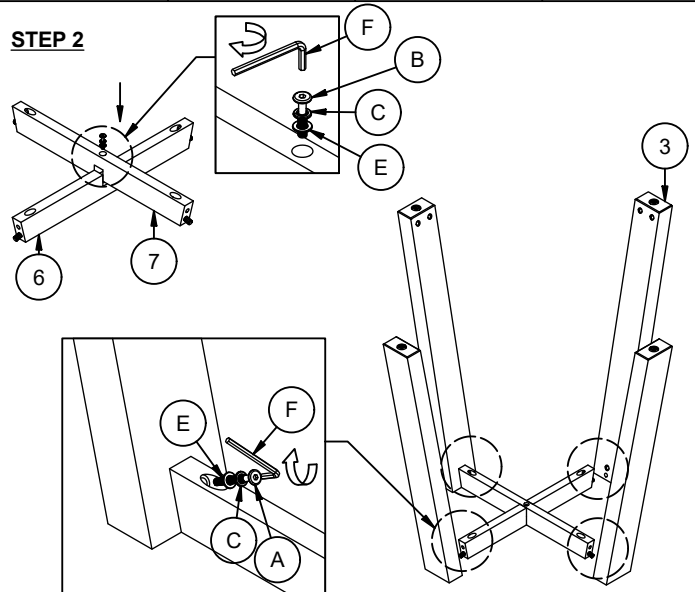

ASSEMBLY INSTRUCTION

DESCRIPTION: Table, 42x42-60 Round Counter

Thank you for purchasing this quality product. Be sure to check all packing material carefully for small parts which may have come loose inside the carton during shipment. Identify and count all parts and compare with the parts list below. Please keep all hardware out of reach of small children.

1  TABLE TOP 1 PC	2  LEAF TOP 1 PC	3  TABLE LEGS 4 PCS	4  BOTTOM RAIL- A 1 PC	5  BOTTOM RAIL- B 1 PC	6  TOP RAIL- A 1 PC	7  TOP RAIL- B 1 PC	8  MOUNTING PLATE 1 PC
A  JCBC BOLT M6 x 50mm 20 PCS	B  JCBC BOLT M6 x 30mm 3 PCS	C  SPRING WASHER M6 23 PCS	D  FLAT WASHER M6 x 19mm 10 PCS	E  FLAT WASHER M6 x 13mm 13 PCS	F  ALLEN KEY M4 1 PC		

STEP 1

STEP 2

STEP 3

STEP 4

ASSEMBLY TIPS:

1. Remove hardware from box and sort by size.
2. Please check to see that all hardware and parts are present prior start of assembly.
3. Please follow attached instructions in the same sequence as numbered to assure fast and easy assembly.