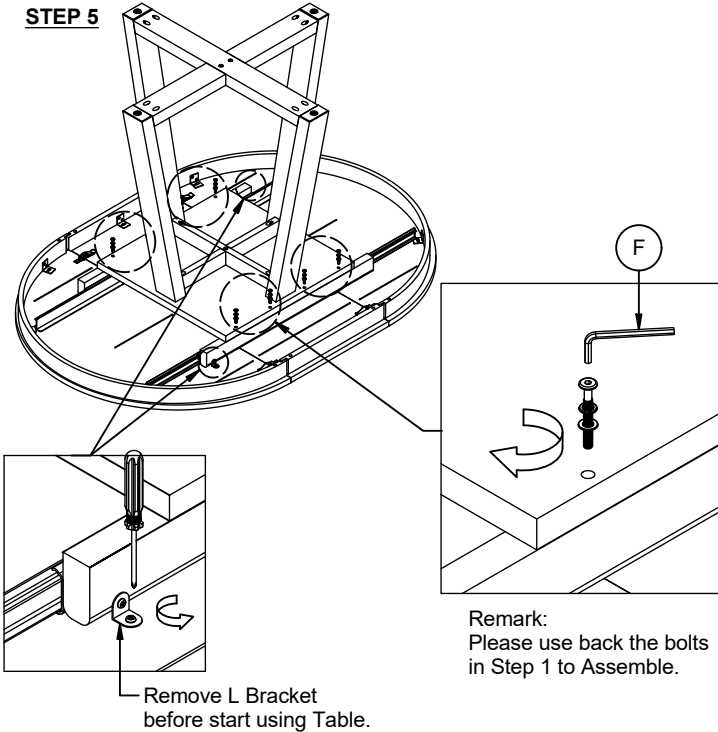

ASSEMBLY INSTRUCTION

DESCRIPTION: Table, 42x42-60 Round Counter

Thank you for purchasing this quality product. Be sure to check all packing material carefully for small parts which may have come loose inside the carton during shipment. Identify and count all parts and compare with the parts list below. Please keep all hardware out of reach of small children.

STEP 5