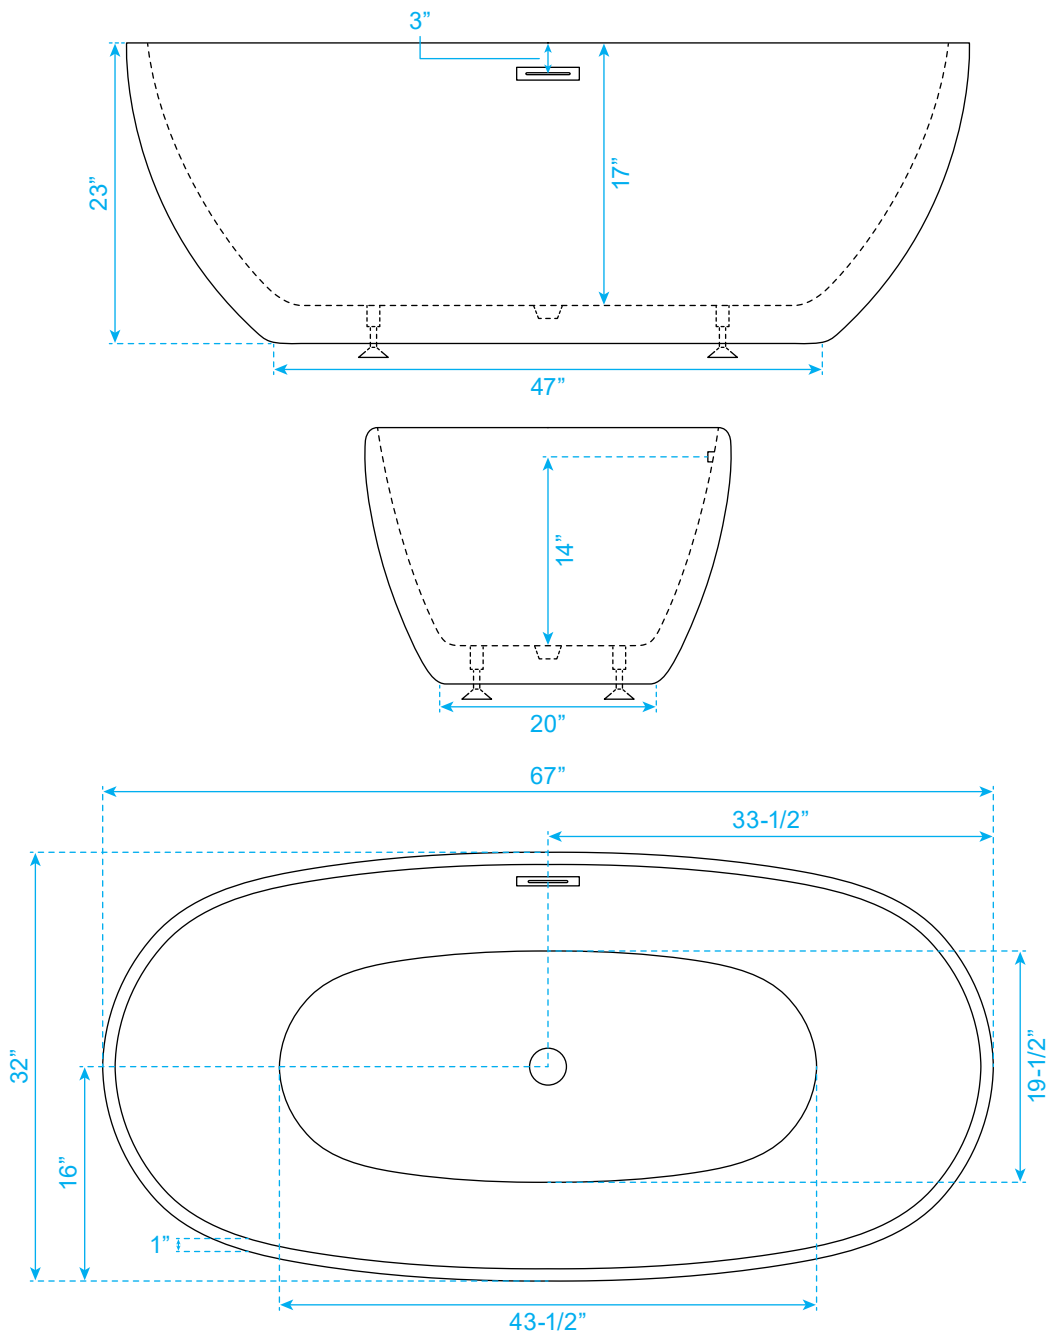

# WYNDHAM COLLECTION

Exterior Size - 67"L x 32"W x 23"H  
Interior Size - 65"L x 30"W x 17"H  
Depth at Drain - 17"  
Drain To Overflow - 14"  
Maximum Fill - 84-1/2 Gallons  
Backrest Slope Angle - 34 Degrees  
Other Side Slope Angle - 34 Degrees  
Note - All Measurements are  $\pm 1/2$ "

WC-BTE3061-67