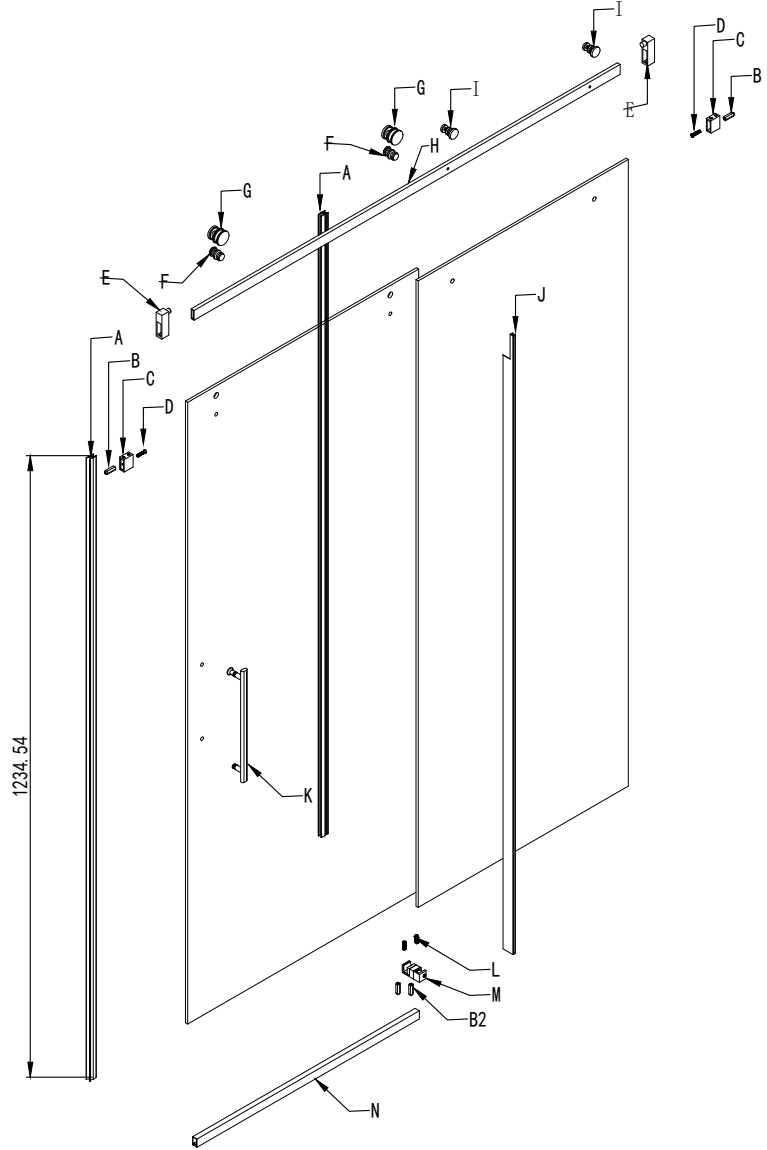

shower door

Product ID. 70RW5

Scan for Support
support@garvee.com

Distributed by
GARVEE.com

1

Installation instructions

YMX511

M Can be transformed

Prepare the tool

3

Installation instructions

4

Installation instructions

1、2

3

4