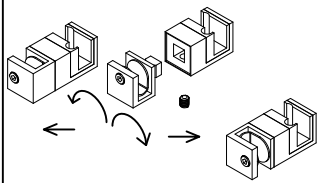

shower door

Product ID. 70RW5

Scan for Support
support@garvee.com

Distributed by
GARVEE.com

1

Installation instructions

YMX511

M Can be transformed

Prepare the tool

3

Installation instructions

4

Installation instructions

1、2

3

4