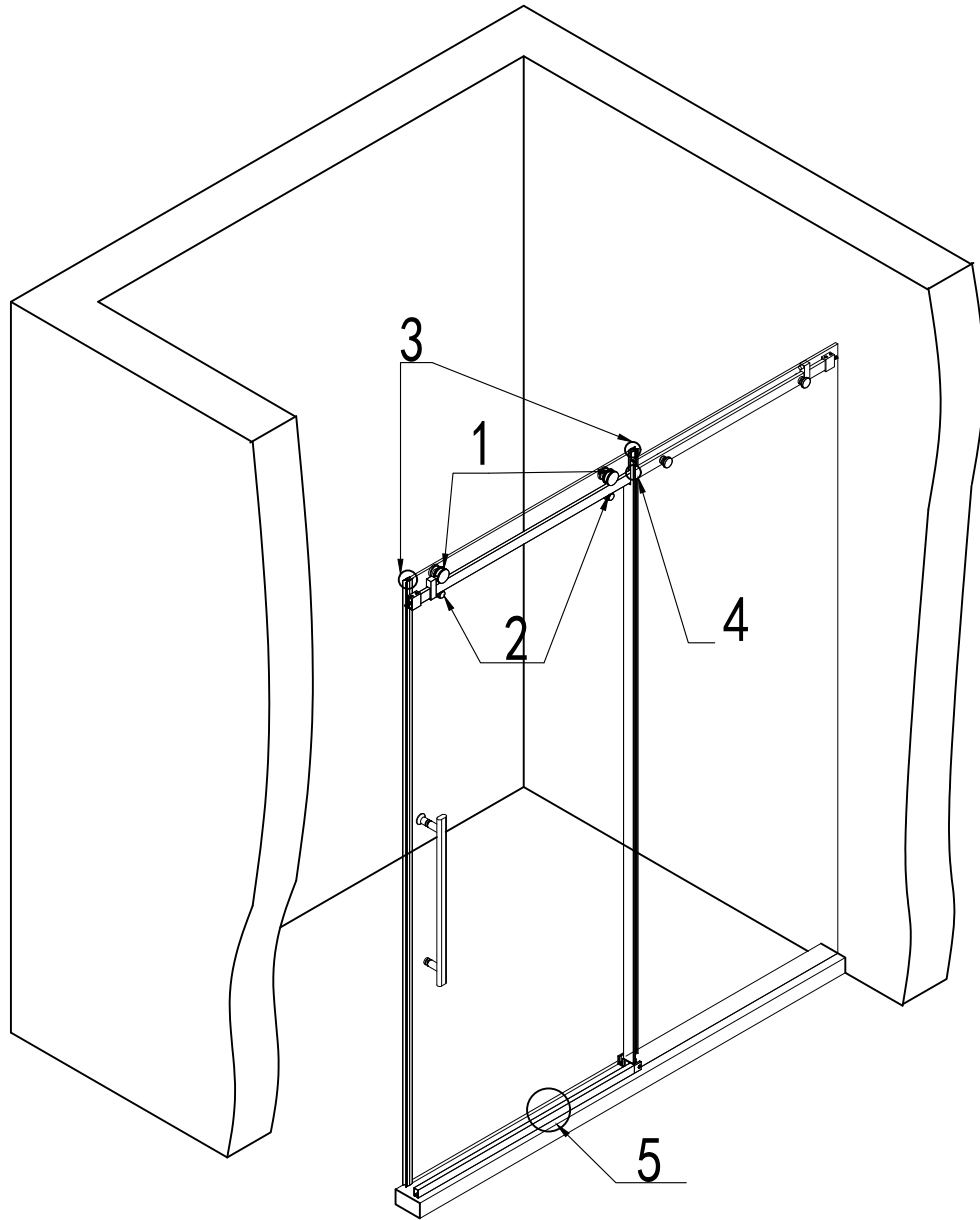

4

Installation instructions

1、2