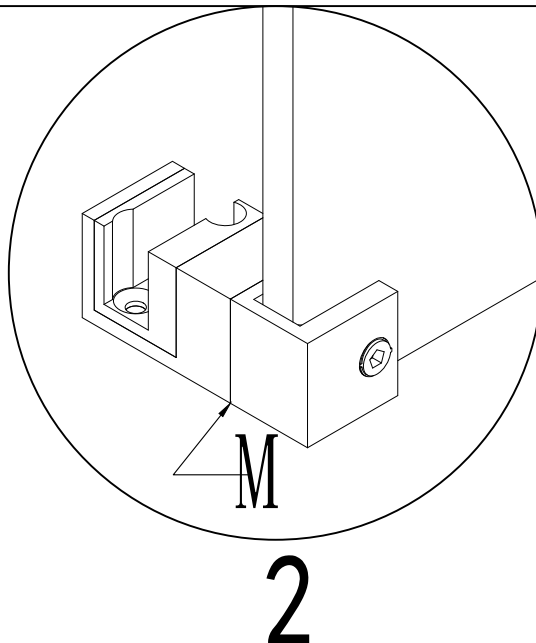

3

Installation instructions