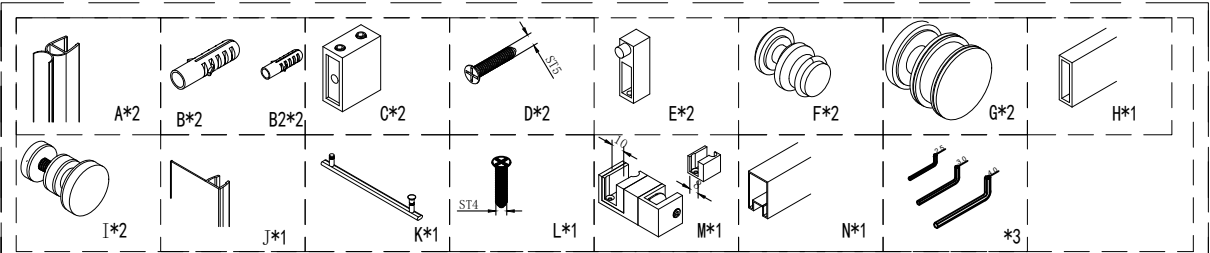

shower door

Product ID. 70RW5

Scan for Support
support@garvee.com

Distributed by
GARVEE.com

1

Installation instructions

YMX511

M Can be transformed

Prepare the tool

3

Installation instructions

4

Installation instructions

1、2

3

4