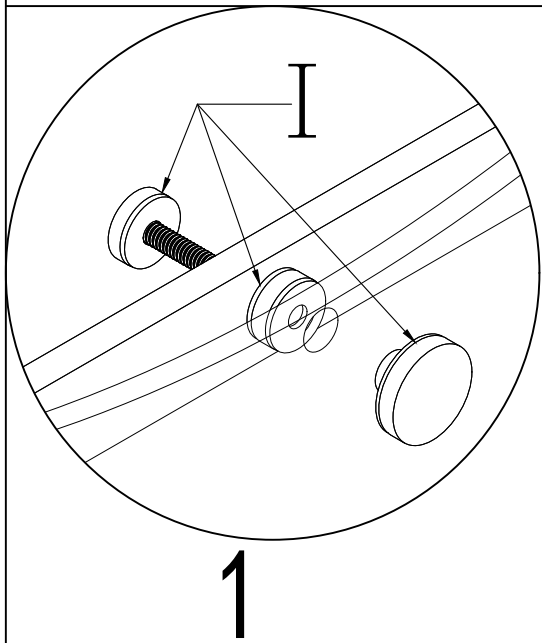

3

Installation instructions