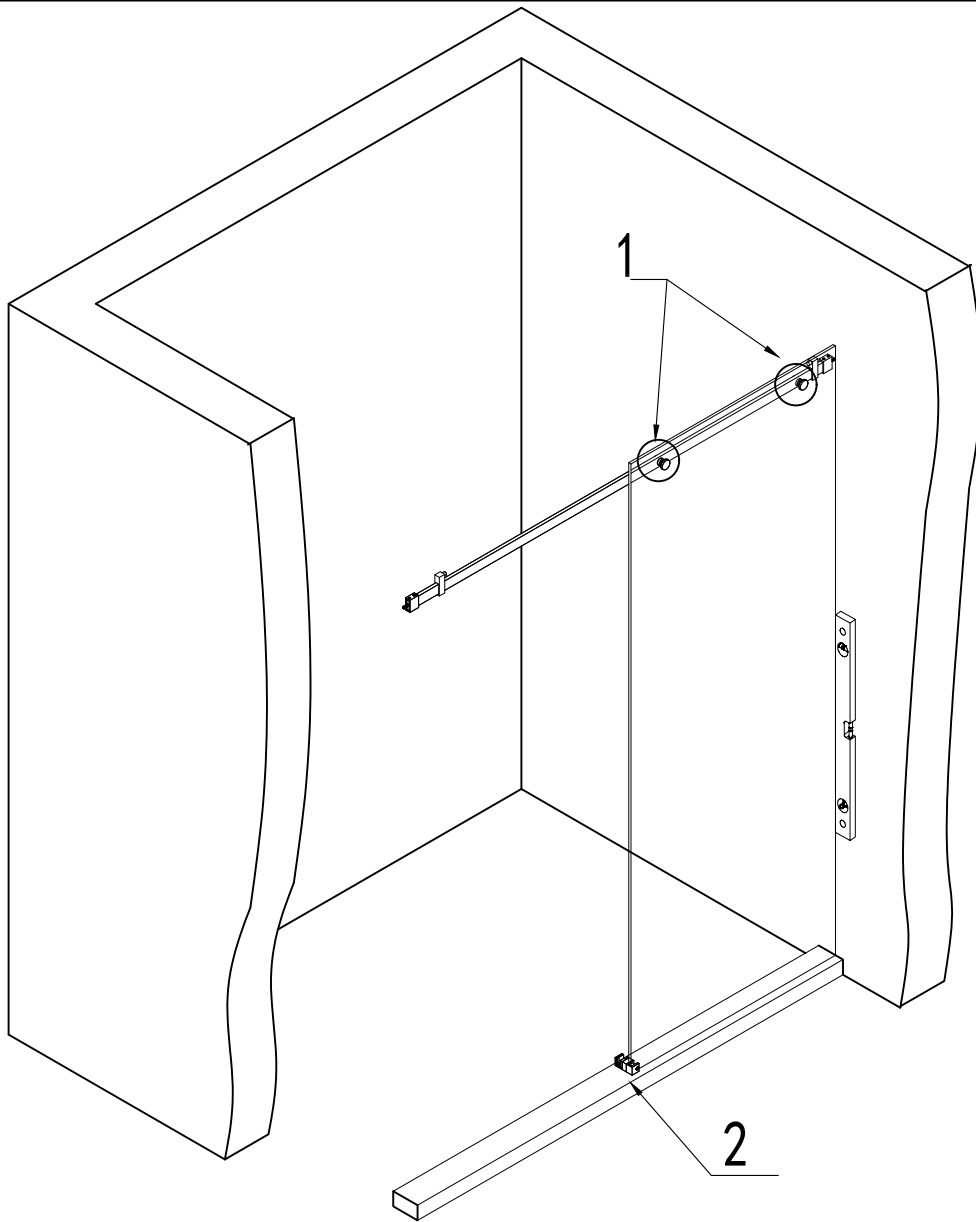

3

Installation instructions