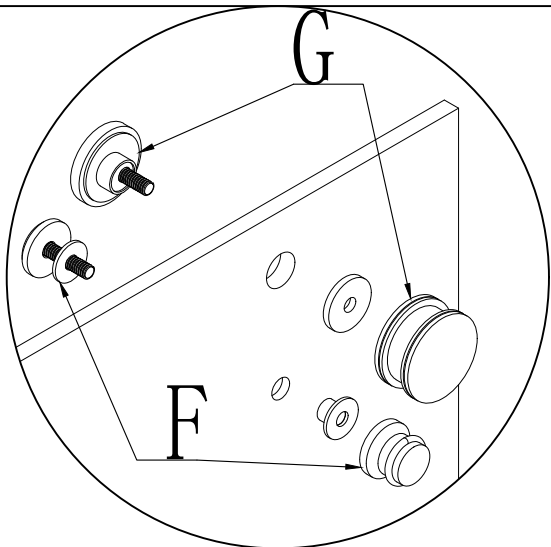

shower door

Product ID. 70RW5

Scan for Support
support@garvee.com

Distributed by
GARVEE.com

1

Installation instructions

YMX511

M Can be transformed

Prepare the tool

3

Installation instructions

4

Installation instructions

1、2

3

4