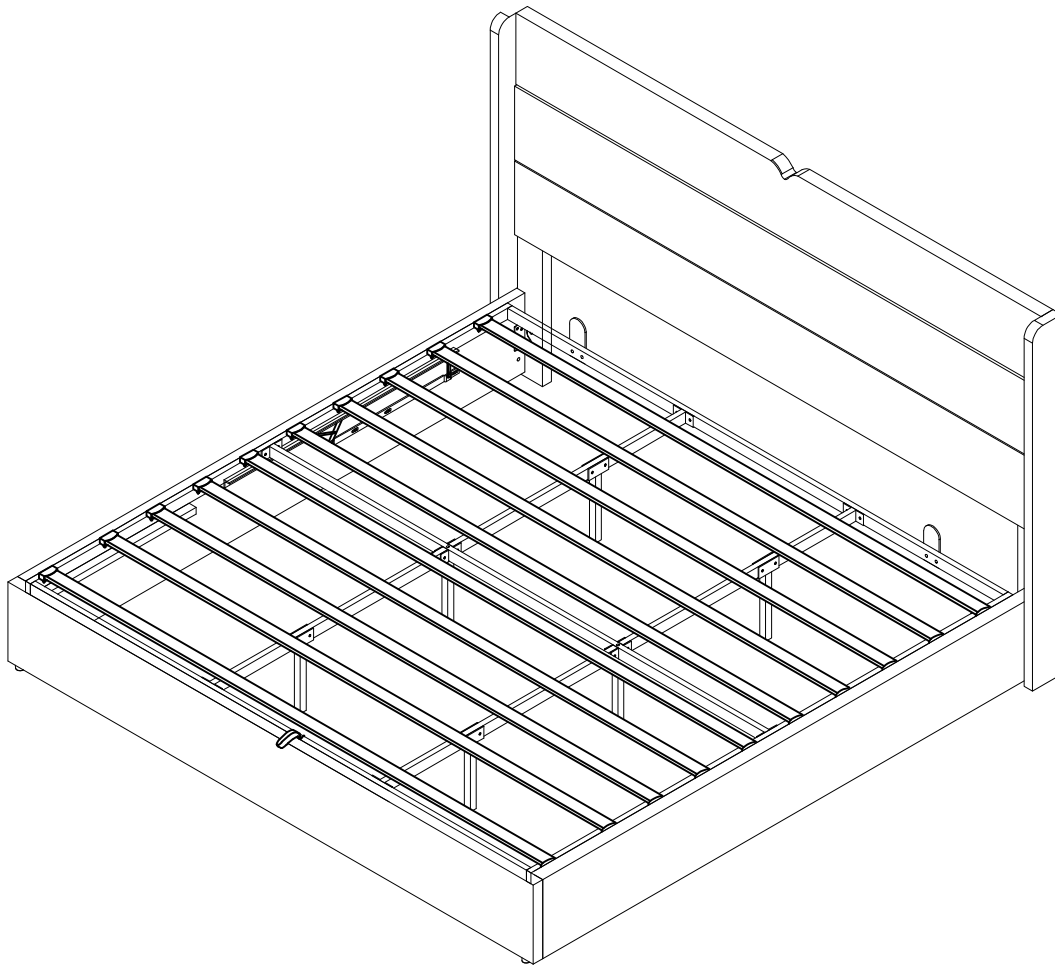

Owner Manual

NOTE:

This brochure contains IMPORTANT safety info. Please read and keep for future reference.