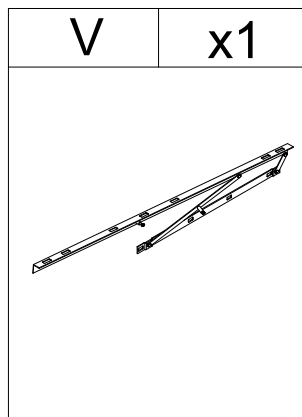

EXPLOSIVE VIEW

PARTS LIST

PARTS LIST

HARDWARE LIST

#1	x24	#2	x34	#3	x18	#4	x6	#5	x64	#6	x64
											
Ø5/16"*25mm		Ø5/16"*38mm		Ø1/4"*25mm		Ø5/16"*60mm		Ø5/16"*Ø13mm		Ø5/16"*Ø19*2mm	
#7	x18	#8	x18	#9	x4						
											
Ø1/4"*Ø19*2mm		Ø1/4"*Ø13mm		#8*20mm							

TOOL LIST

#10	x1	#11	x1
			
M4*50*30mm		5/16"	

HARDWARE SPARE LIST

#1	x2	#2	x2	#3	x1	#4	x1	#5	x5	#6	x5
											
Ø5/16"*25mm		Ø5/16"*38mm		Ø1/4"*25mm		Ø5/16"*60mm		Ø5/16"*Ø13mm		Ø5/16"*Ø19*2mm	
#7	x1	#8	x1								
											
Ø1/4"*Ø19*2mm		Ø1/4"*Ø13mm									