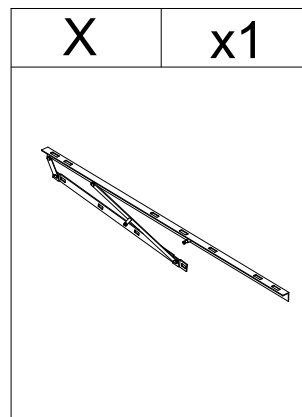

EXPLOSIVE VIEW

PARTS LIST

PARTS LIST

HARDWARE LIST

#1	x24	#2	x34	#3	x18	#4	x6	#5	x64	#6	x64
											
Ø5/16"*25mm		Ø5/16"*38mm		Ø1/4"*25mm		Ø5/16"*60mm		Ø5/16"*Ø13mm		Ø5/16"*Ø19*2mm	
#7	x18	#8	x18	#9	x4						
											
Ø1/4"*Ø19*2mm		Ø1/4"*Ø13mm		#8*20mm							

TOOL LIST

#10	x1	#11	x1
			
M4*50*30mm		5/16"	

HARDWARE SPARE LIST

#1	x2	#2	x2	#3	x1	#4	x1	#5	x5	#6	x5
											
Ø5/16"*25mm		Ø5/16"*38mm		Ø1/4"*25mm		Ø5/16"*60mm		Ø5/16"*Ø13mm		Ø5/16"*Ø19*2mm	
#7	x1	#8	x1								
											
Ø1/4"*Ø19*2mm		Ø1/4"*Ø13mm									