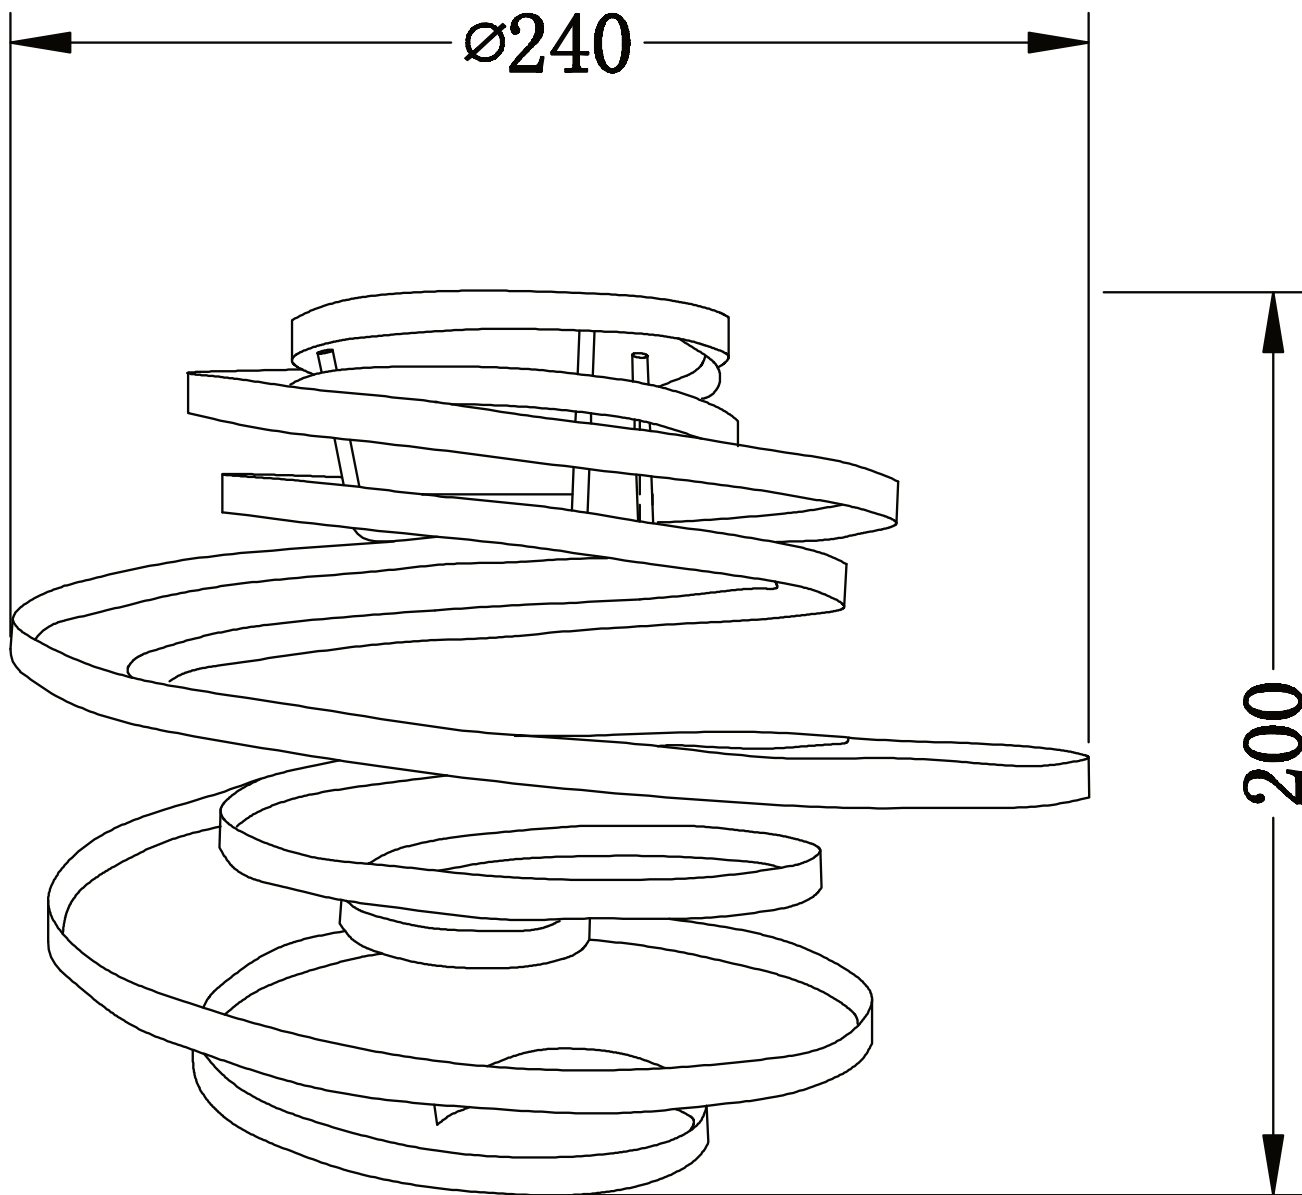

CERTIFICATION