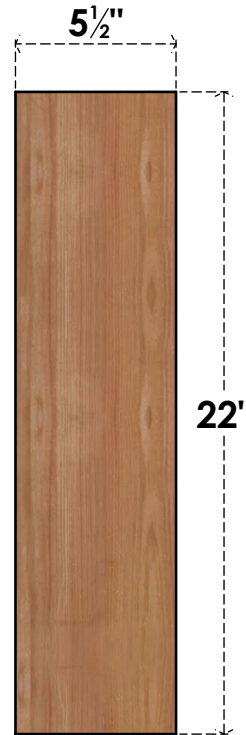

# BRC06X22X22TRA00SWR

5 1/2"W X 22"D X 22"H TRADITIONAL SMOOTH BRACE, WESTERN RED CEDAR

**SIDE**

**FRONT**

EKENA MILLWORK  
 2300 WEST MAIN ST.  
 CLARKSVILLE, TX 75426  
 TOLL FREE: 866-607-0453  
 WWW.EKENAMILLWORK.COM