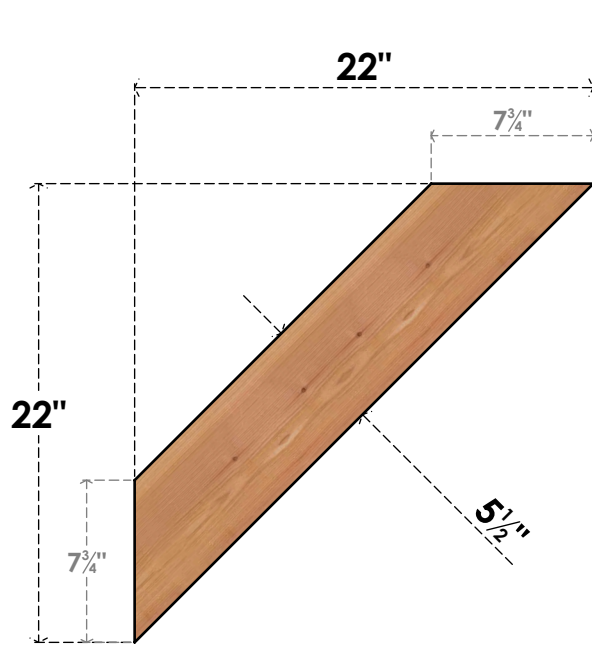

# BRC06X22X22TRA00SWR

5 1/2"W X 22"D X 22"H TRADITIONAL SMOOTH BRACE, WESTERN RED CEDAR

**SIDE**

**FRONT**

EKENA MILLWORK  
 2300 WEST MAIN ST.  
 CLARKSVILLE, TX 75426  
 TOLL FREE: 866-607-0453  
 WWW.EKENAMILLWORK.COM