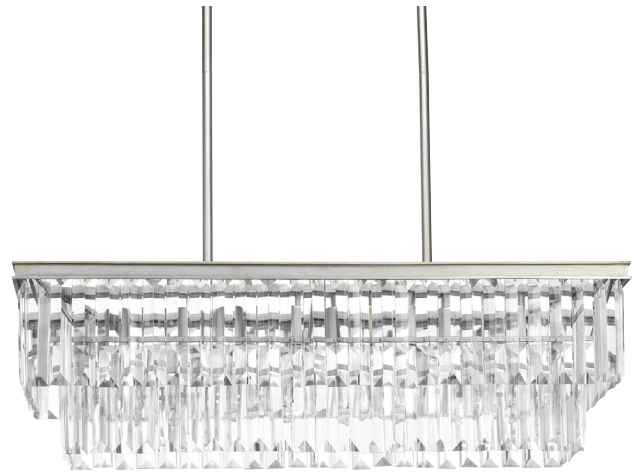

DATE: \_\_\_\_\_ TYPE: \_\_\_\_\_

NAME: \_\_\_\_\_

PROJECT: \_\_\_\_\_

- Elements that sparkle create an instant statement within the home
- Silver Ridge finish
- This contemporary interpretation features clear glass ornaments and is ideal for a variety of interior settings
- Island fixture uses four 60 watt max. medium base lamps (sold separately)
- Create an instant statement within the home for luxe, transitional and traditional interiors
- Ideal for welcoming guests and visitors in a foyer or entryway, as well as in dining room or traditional living room settings.

**Width: 33-7/8"**  
**Height: 11"**  
**Depth: 11-1/2"**  
**Overall Ht. W/Stem: 76"**

**Category:** Chandeliers

**Finish:** Silver Ridge (painted)

**Construction:** Steel Construction

MOUNTING	ELECTRICAL	LAMPING	ADDITIONAL INFORMATION
Hanging mounted Mounting strap for outlet box included Six links of 9 gauge chain supplied Two 6", eight 12" lengths of stem included (1/4 IP) Canopy covers a standard 4" octagonal recessed outlet box 16.625" W., 0.625" ht., 4.625" depth	15 feet of wire supplied 120 V	Quantity: Four 60w max. Medium Base E26 base	cETLus Dry location listed 1 year limited warranty