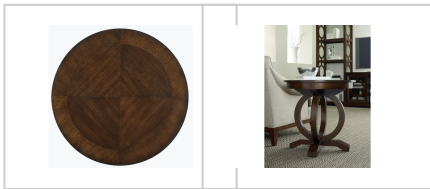

## Hooker Furniture Living Room Kinsey Round End Table

Hooker Furniture  
[www.hookerfurniture.com](http://www.hookerfurniture.com)

**SKU:** 5066-80116

**Width:** 26" (66 cm)

**Depth:** 26" (66 cm)

**Height:** 25.25" (64.1 cm)

**Type:** Tables, End Tables

**Category:** Living Room

**Collection:** Kinsey

**Style:** Modern-Contemporary

**Finish:** Dark Wood

**Brand:** Hooker Furniture

**Product Description:** With its circular top and interlocking circular base, the Kinsey Round End Table exudes energy and exuberance. Crafted of Quartered Walnut Veneer in an alluring dark finish, Kinsey brings modern elegance to your home.

**Collection Features:** The Kinsey collection has alluring accents that showcase your style.

**Status:** Active

**Finish:** Dark walnut finish

**Features:** N/A

**Material:** Quartered Walnut Veneer

**Finish Construction:** Hooker Furniture utilizes a multiple-step finish process of up to 16 finish steps. This results in an unsurpassed clarity, depth and color richness and durability to our finishes. Through hand-craftsmanship such as rubbing and padding, our finishes feel as good as they look, with a smoothness that is delightful to the touch.