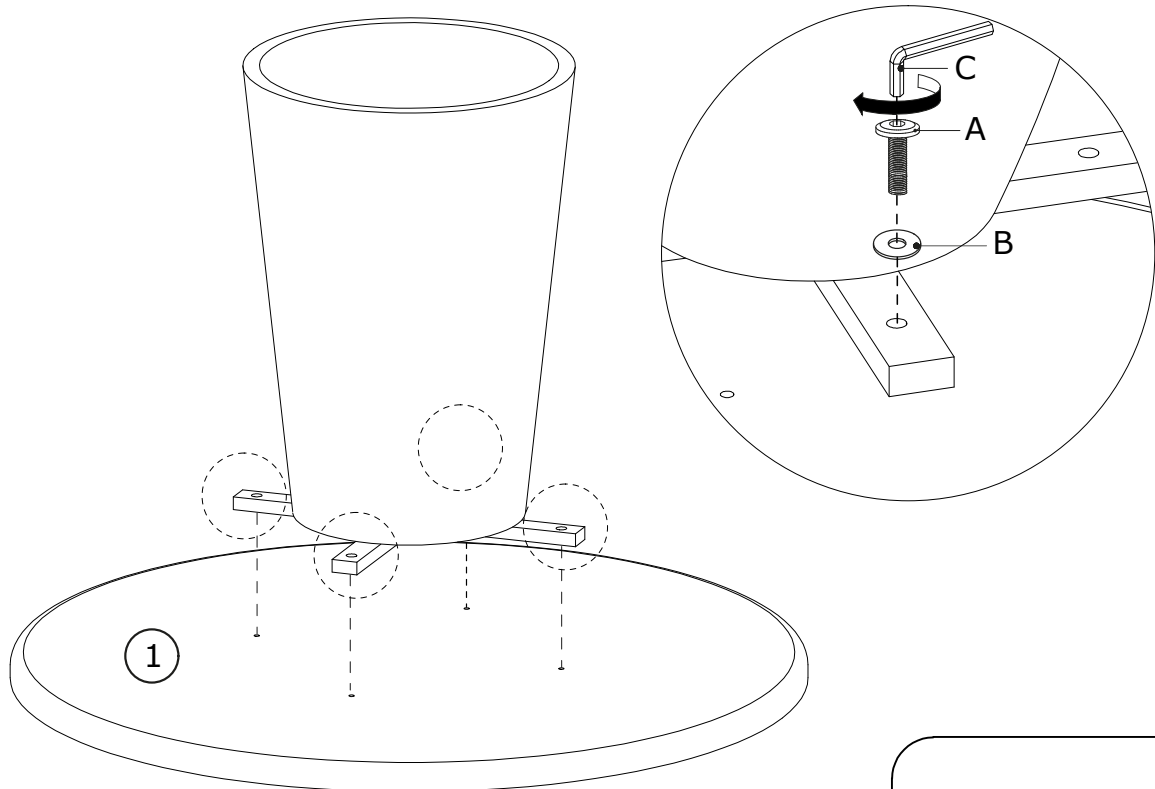

ASSEMBLY INSTRUCTION

IMPORTANT

Please keep Allen Key in a safe place as you may need to tighten up the Bolts in the future.
Use a soft cloth between these parts and the floor.

STEP 2

Keep this handy!
please retain this instruction manual and order-related information for future reference.

Lift, don't drag!
To avoid damage to product please always LIFT the product when transporting or adjusting the placement.

This product is intended for **RESIDENTIAL USE ONLY** and not for commercial use.