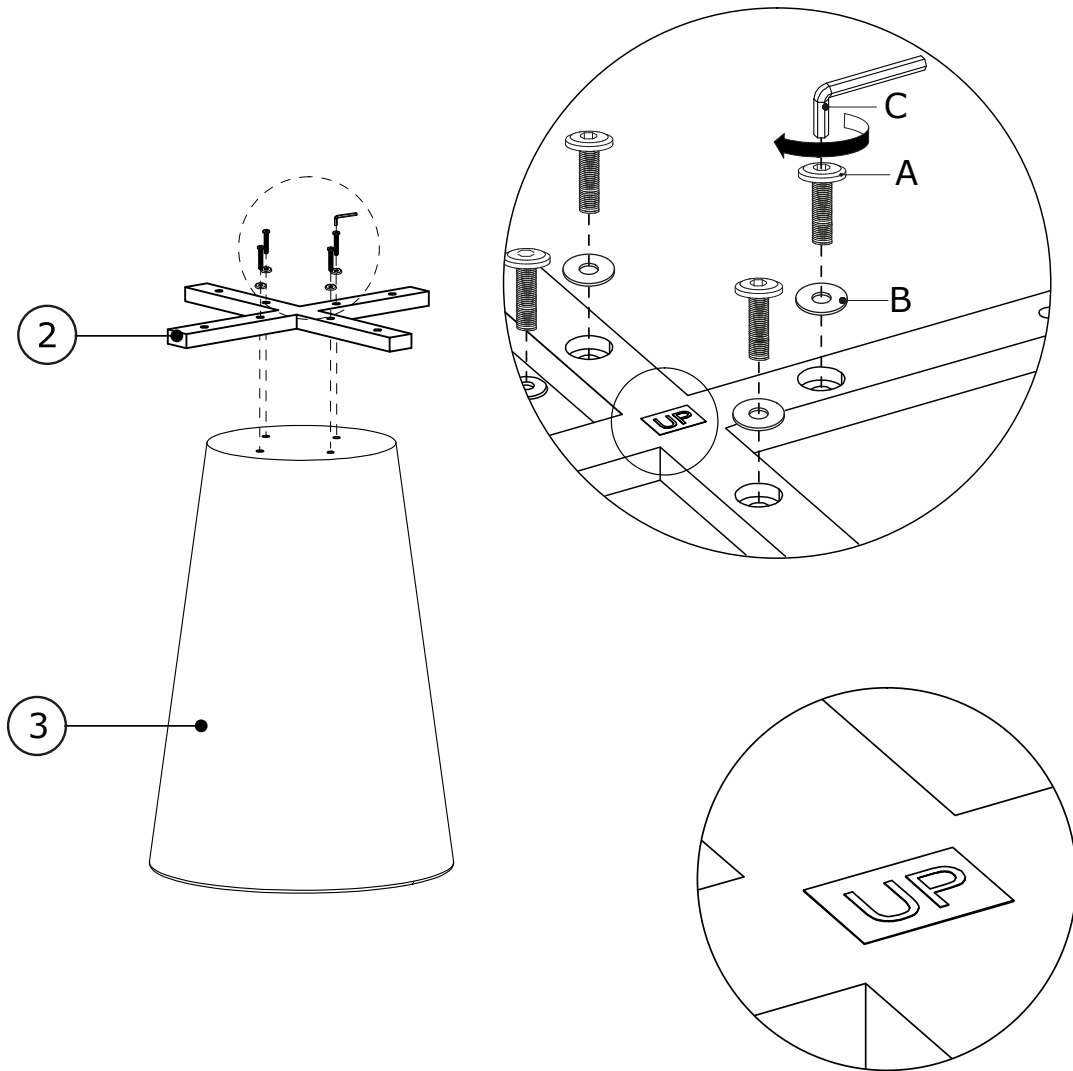

ASSEMBLY INSTRUCTION

IMPORTANT

Please keep Allen Key in a safe place as you may need to tighten up the Bolts in the future.
Use a soft cloth between these parts and the floor.

STEP 1