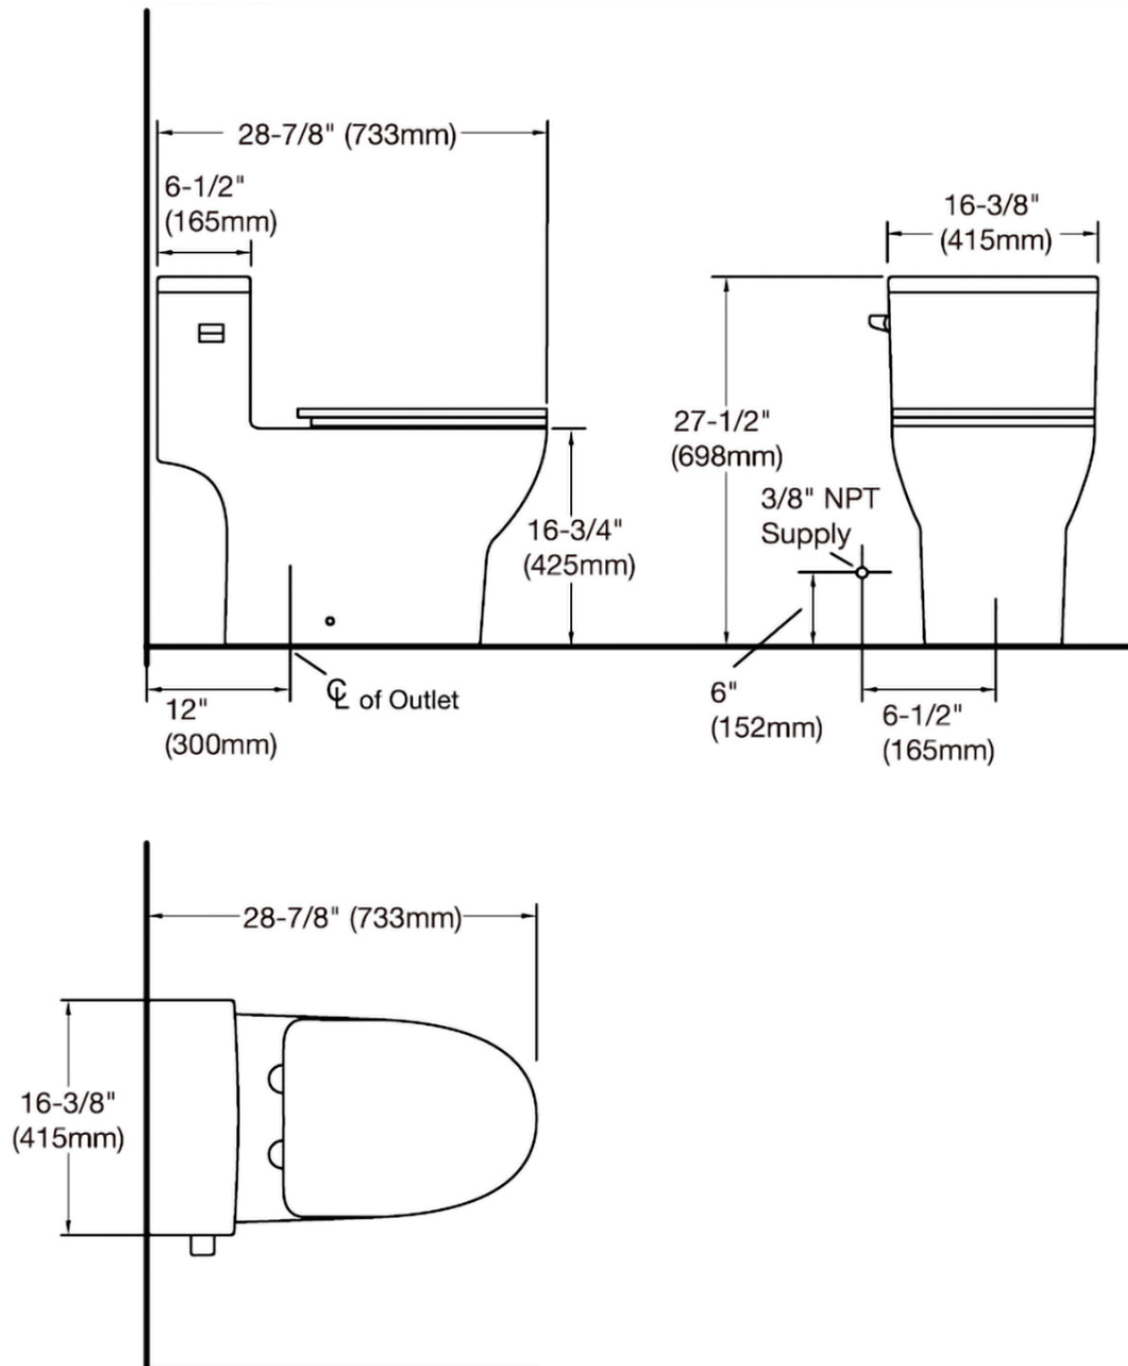

Dimension/Specification

Sku RX-T28W