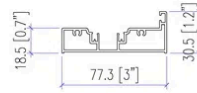

Front View Dimension

Bottom Track Dimension

Our current folding doors come with the high bottom track, which offers the advantages of superior airtightness, sealing, and resistance to water intrusion from outside

We can also customize a low bottom track to accommodate the needs of elderly and disabled individuals, providing easy access

Orientation

Cut Dimension