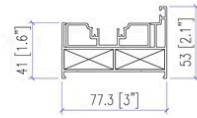

Front View Dimension

Bottom Track Dimension

Our current folding doors come with the high bottom track, which offers the advantages of superior airtightness, sealing, and resistance to water intrusion from outside

We can also customize a low bottom track to accommodate the needs of elderly and disabled individuals, providing easy access

Orientation

Cut Dimension