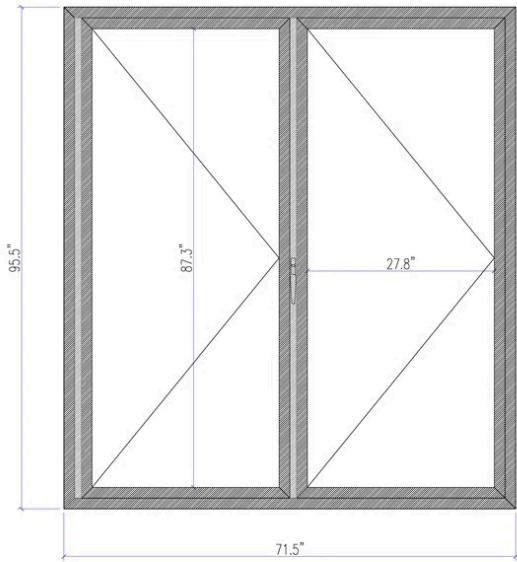

Front View Dimension

Bottom Track Dimension

Our current folding doors come with the high bottom track, which offers the advantages of superior airtightness, sealing, and resistance to water intrusion from outside

We can also customize a low bottom track to accommodate the needs of elderly and disabled individuals, providing easy access

Orientation

Cut Dimension