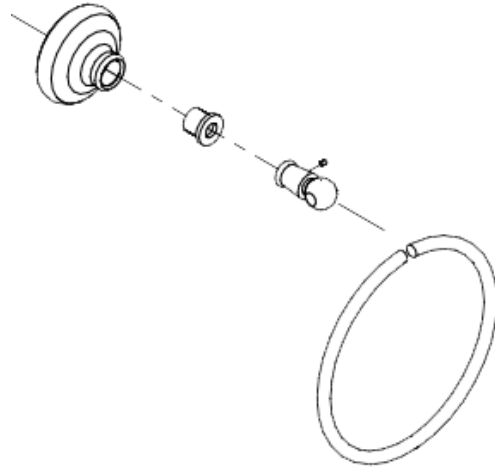

The Columbia Porcelain Wall Mount Towel Holder Ring with Solid Brass and Mounting Hardware

GUARANTEE & AFTERCARE

When installing or using tools, take care to avoid damaging the finish or fitting. Clean regularly with a soft damp cloth only to maintain appearance; avoid abrasive cleaners or detergents as they may cause surface damage. The company guarantees against faulty materials or manufacturing, excluding serviceable parts, if installed, cared for, and used according to our instructions.

COMPONENTS LIST

BILL OF MATERIAL				
ITEM	PT/ASSY	DESCRIPTION	TYPE	QTY
1	0525	Tile Anchor	ASSEMBLY	2
2	0524	Mounting Bracket	ASSEMBLY	2
3	0526	Screw	ASSEMBLY	2
4	0528	ASM	ASSEMBLY	1
5	3882	Handle Escutcheon	ASSEMBLY	1
6	0529	Final Robe Hook	ASSEMBLY	1
7	0517	Ring	ASSEMBLY	1