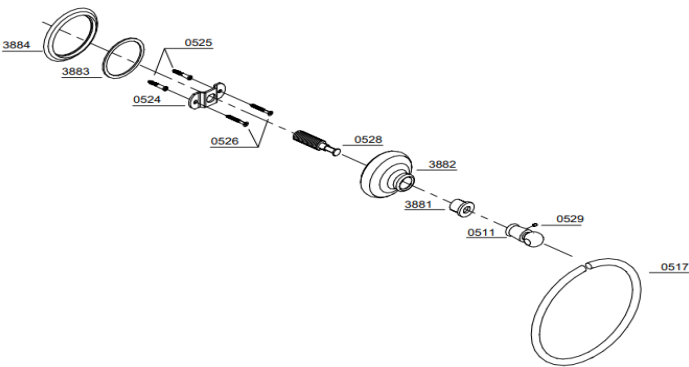

The Columbia Porcelain Wall Mount Towel Holder Ring with Solid Brass and Mounting Hardware

GUARANTEE & AFTERCARE

When installing or using tools, take care to avoid damaging the finish or fitting. Clean regularly with a soft damp cloth only to maintain appearance; avoid abrasive cleaners or detergents as they may cause surface damage. The company guarantees against faulty materials or manufacturing, excluding serviceable parts, if installed, cared for, and used according to our instructions.

COMPONENTS LIST

BILL OF MATERIAL				
ITEM	PT/ASSY	DESCRIPTION	TYPE	QTY
1	0525	Tile Anchor	ASSEMBLY	2
2	0524	Mounting Bracket	ASSEMBLY	2
3	0526	Screw	ASSEMBLY	2
4	0528	ASM	ASSEMBLY	1
5	3882	Handle Escutcheon	ASSEMBLY	1
6	0529	Final Robe Hook	ASSEMBLY	1
7	0517	Ring	ASSEMBLY	1