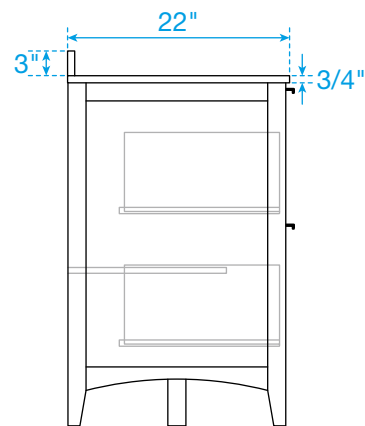

WYNDHAM COLLECTION

TOP VIEW OF VANITY CABINET

*Note: Due to high probability of breakage, the backsplash comes in two pieces, cut from the same piece. All measurements are $\pm 1/4$ ".

WC-9191-60-DBL
Quartz