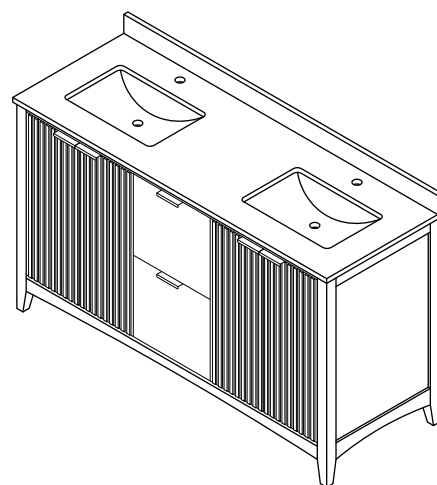

WYNDHAM COLLECTION

TOP VIEW OF VANITY CABINET

*Note: Due to high probability of breakage, the backsplash comes in two pieces, cut from the same piece. All measurements are $\pm 1/4$ ".

WC-9191-60-DBL
Quartz