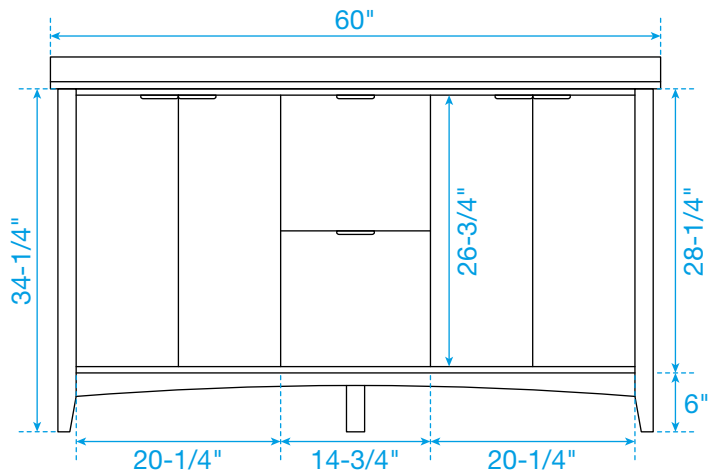

WYNDHAM COLLECTION

TOP VIEW OF VANITY CABINET

*Note: Due to high probability of breakage, the backsplash comes in two pieces, cut from the same piece. All measurements are $\pm 1/4$ ".

WC-9191-60-DBL
Quartz