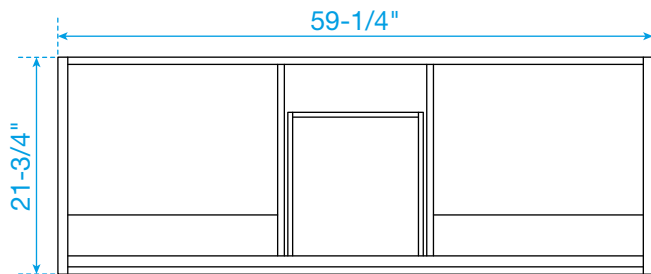

WYNDHAM COLLECTION

TOP VIEW OF VANITY CABINET

*Note: Due to high probability of breakage, the backsplash comes in two pieces, cut from the same piece. All measurements are $\pm 1/4$ ".

WC-9191-60-DBL
Quartz