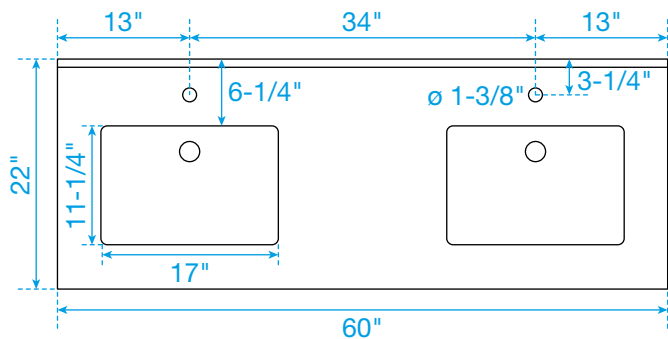

WYNDHAM COLLECTION

TOP VIEW OF VANITY CABINET

*Note: Due to high probability of breakage, the backsplash comes in two pieces, cut from the same piece. All measurements are $\pm 1/4$ ".

WC-9191-60-DBL
Quartz