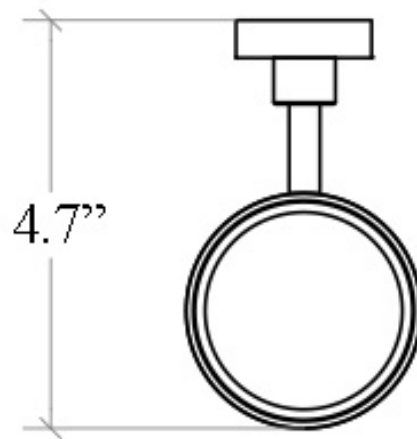

SKU# | Option:

- Baketo 52011+55006.09 | Ceramic White
- Baketo 52011+55006.80 | Clear Glass
- Baketo 52011+55006.81 | Frosted Glass

Finishes:

-  Single Holder: Polished Chrome
-  Soap Dispenser: Ceramic
-  Soap Dispenser: Clear Glass
-  Soap Dispenser: Frosted Glass

Related Items:

- Baketo 52013 | Accessories Holder
- Baketo 55006 | Soap Dispenser

* WS Bath Collections reserves the right to revise dimensions or information on this sheet without notice

Collection Baketo	Model Baketo 52011+55006	Dimensions Metric <i>1 inch = 2.54 cm</i> <i>1 inch = 25.4 mm</i>	 1051 Lea Drive - Collegeville, PA 19426 Tel. 215 513 9400 - Fax 610 831 0215 www.ws bathcollections.com - info@ws bathcollections.com
-----------------------------	--------------------------------------	---	---

Collection
Baketo

Model |
Baketo 52011

Dimensions Metric
1 inch = 2.54 cm
1 inch = 25.4 mm

WS[®]
BATH
COLLECTIONS

1051 Lea Drive - Collegeville, PA 19426
Tel. 215 513 9400 - Fax 610 831 0215
www.ws bathcollections.com - info@ws bathcollections.com

Collection
Baketo

Model |
Baketo 55006

Dimensions Metric

1 inch = 2.54 cm
1 inch = 25.4 mm

WS[®]
BATH
COLLECTIONS

1051 Lea Drive - Collegeville, PA 19426
Tel. 215 513 9400 - Fax 610 831 0215

www.ws bathcollections.com - info@ws bathcollections.com