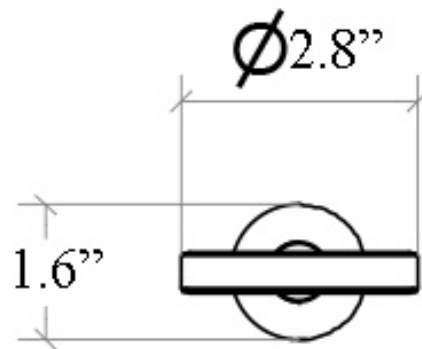

Related Items:

- Baketo 52013 | Accessories Holder
- Baketo 55006 | Soap Dispenser

* WS Bath Collections reserves the right to revise dimensions or information on this sheet without notice

Collection Baketo	Model Baketo 52011+55006	Dimensions Metric <i>1 inch = 2.54 cm</i> <i>1 inch = 25.4 mm</i>	 1051 Lea Drive - Collegeville, PA 19426 Tel. 215 513 9400 - Fax 610 831 0215 www.ws bathcollections.com - info@ws bathcollections.com
-----------------------------	--------------------------------------	---	---

Collection
Baketo

Model |
Baketo 52011

Dimensions Metric
1 inch = 2.54 cm
1 inch = 25.4 mm

WS[®]
BATH
COLLECTIONS

1051 Lea Drive - Collegeville, PA 19426
Tel. 215 513 9400 - Fax 610 831 0215
www.ws bathcollections.com - info@ws bathcollections.com

Collection
Baketo

Model |
Baketo 55006

Dimensions Metric

1 inch = 2.54 cm
1 inch = 25.4 mm

WS[®]
BATH
COLLECTIONS

1051 Lea Drive - Collegeville, PA 19426
Tel. 215 513 9400 - Fax 610 831 0215

www.ws bathcollections.com - info@ws bathcollections.com