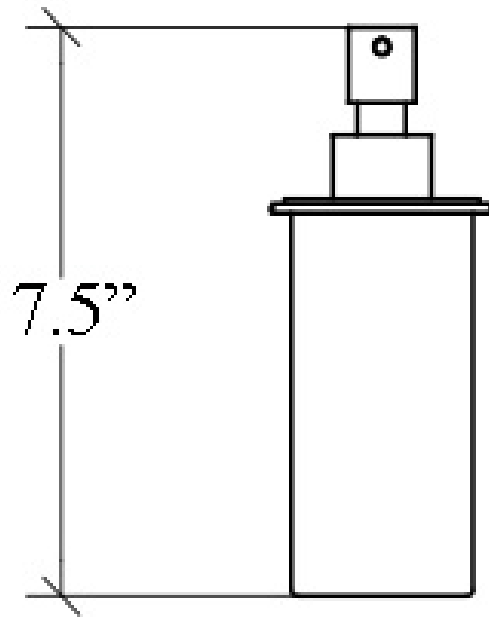

Related Items:

- Baketo 52013 | Accessories Holder
- Baketo 55006 | Soap Dispenser

* WS Bath Collections reserves the right to revise dimensions or information on this sheet without notice

Collection Baketo	Model Baketo 52011+55006	Dimensions Metric <i>1 inch = 2.54 cm</i> <i>1 inch = 25.4 mm</i>	 1051 Lea Drive - Collegeville, PA 19426 Tel. 215 513 9400 - Fax 610 831 0215 www.ws bathcollections.com - info@ws bathcollections.com
-----------------------------	--------------------------------------	---	---

Collection
Baketo

Model |
Baketo 52011

Dimensions Metric
1 inch = 2.54 cm
1 inch = 25.4 mm

WS[®]
BATH
COLLECTIONS

1051 Lea Drive - Collegeville, PA 19426
Tel. 215 513 9400 - Fax 610 831 0215
www.ws bathcollections.com - info@ws bathcollections.com

Collection
Baketo

Model |
Baketo 55006

Dimensions Metric

1 inch = 2.54 cm
1 inch = 25.4 mm

WS[®]
BATH
COLLECTIONS

1051 Lea Drive - Collegeville, PA 19426
Tel. 215 513 9400 - Fax 610 831 0215

www.ws bathcollections.com - info@ws bathcollections.com