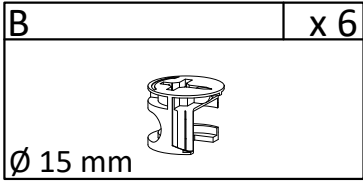

ASSEMBLY INSTRUCTION

Hardware

SET-UP TIME : 45 MINUTES

NUMBER OF PERSONS : 02

TOOLS :

1**2**

3

4

5

6

7

B	x 4	H	x 4
			
Ø 15 mm		Ø 15 mm	

8