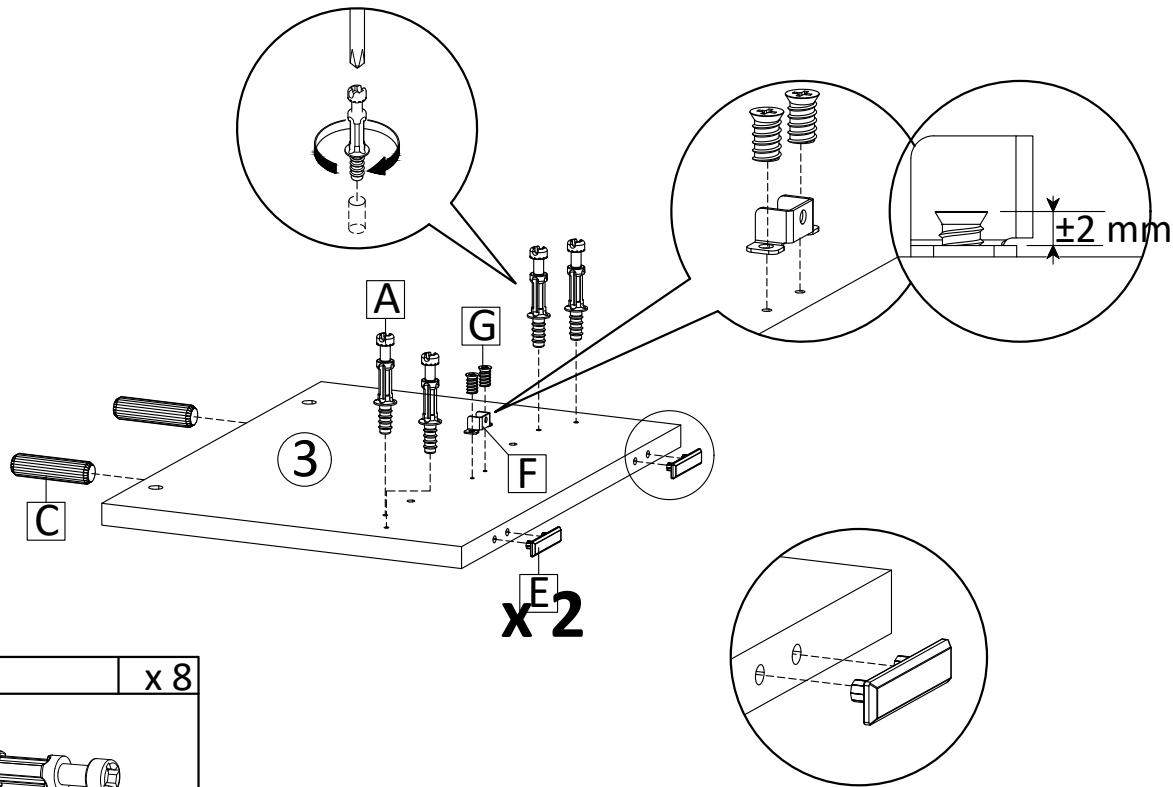

ASSEMBLY INSTRUCTION

Hardware

SET-UP TIME : 45 MINUTES

NUMBER OF PERSONS : 02

TOOLS :

1**2**

3

4

5

6

7

B	x 4	H	x 4
			
Ø 15 mm		Ø 15 mm	

8