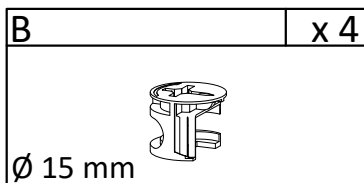

ASSEMBLY INSTRUCTION

Hardware

SET-UP TIME : 45 MINUTES

NUMBER OF PERSONS : 02

TOOLS :

1**2**

3

4

5

6

7

B	x 4	H	x 4
			
Ø 15 mm		Ø 15 mm	

8