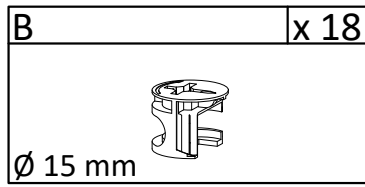

ASSEMBLY INSTRUCTION

Hardware

SET-UP TIME : 45 MINUTES

NUMBER OF PERSONS : 02

TOOLS :

1**2**

3

4

5

6

7

B	x 4	H	x 4
			
Ø 15 mm		Ø 15 mm	

8