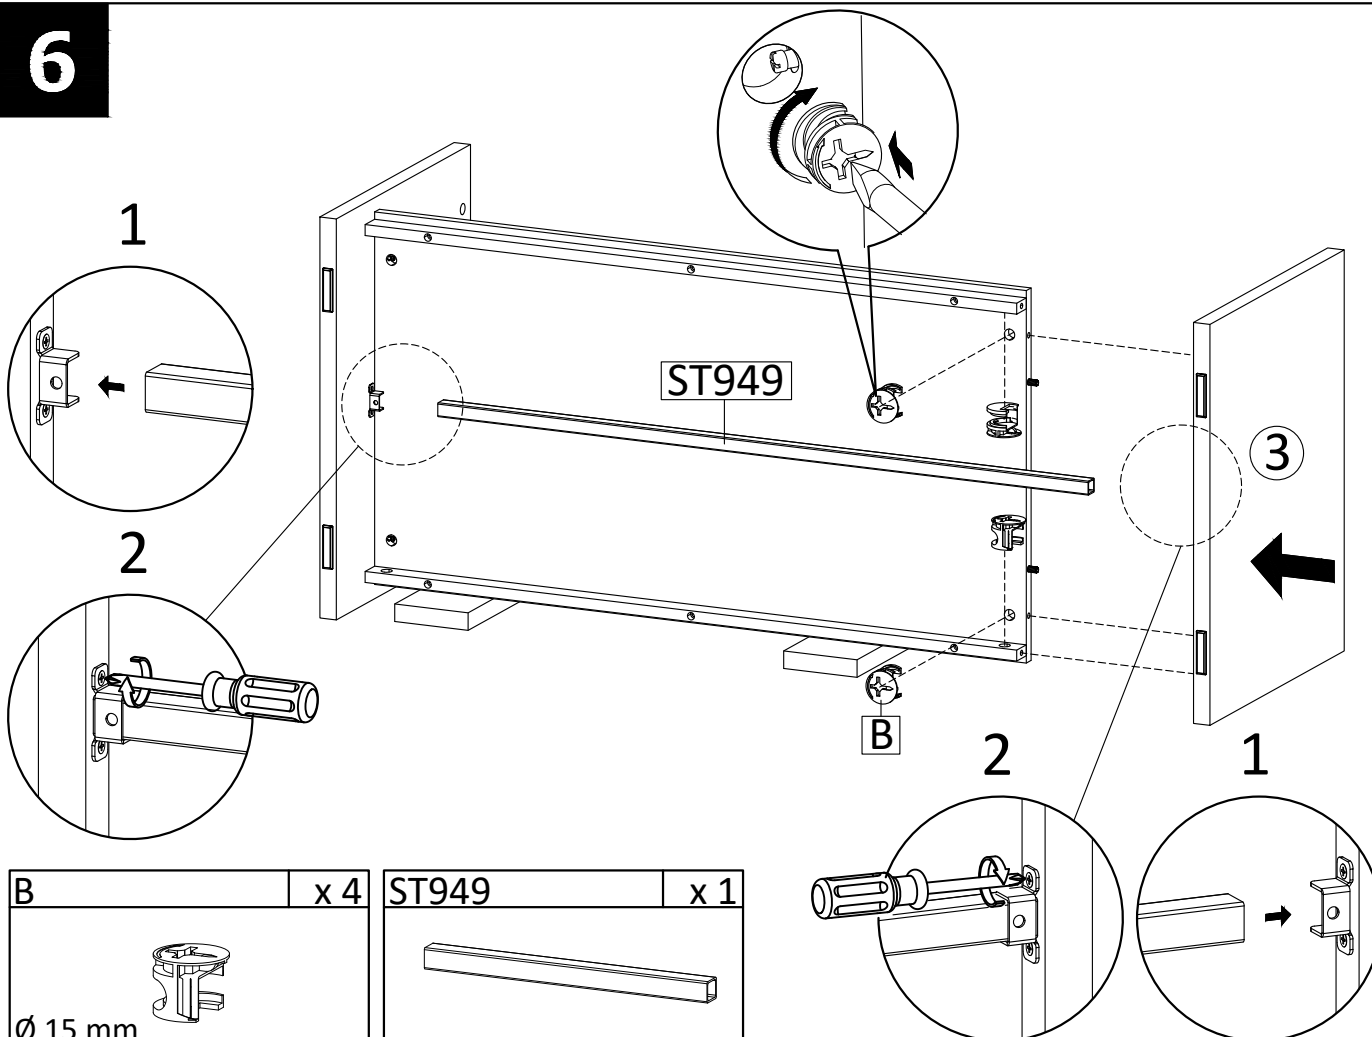

ASSEMBLY INSTRUCTION

Hardware

SET-UP TIME : 45 MINUTES

NUMBER OF PERSONS : 02

TOOLS :

1**2**

3

4

5

6

7

B	x 4	H	x 4
			
Ø 15 mm		Ø 15 mm	

8