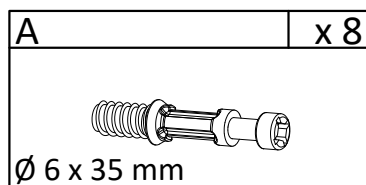

ASSEMBLY INSTRUCTION

Hardware

SET-UP TIME : 45 MINUTES

NUMBER OF PERSONS : 02

TOOLS :

1**2**

3

4

5

6

7

B	x 4	H	x 4
			
Ø 15 mm		Ø 15 mm	

8