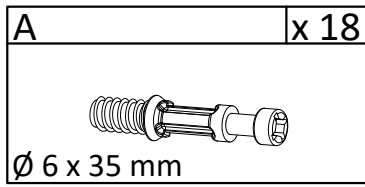

ASSEMBLY INSTRUCTION

Hardware

SET-UP TIME : 45 MINUTES

NUMBER OF PERSONS : 02

TOOLS :

1**2**

3

4

5

6

7

B	x 4	H	x 4
			
Ø 15 mm		Ø 15 mm	

8