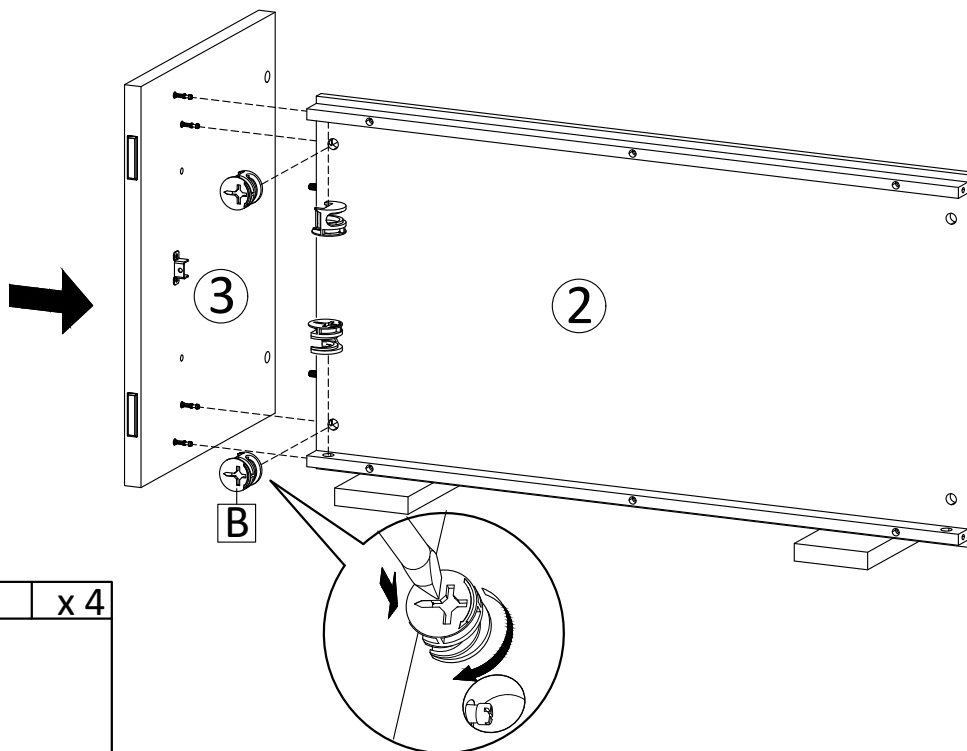

ASSEMBLY INSTRUCTION

Hardware

SET-UP TIME : 45 MINUTES

NUMBER OF PERSONS : 02

TOOLS :

1**2**

3

4

5

6

7

B	x 4	H	x 4
			
Ø 15 mm		Ø 15 mm	

8