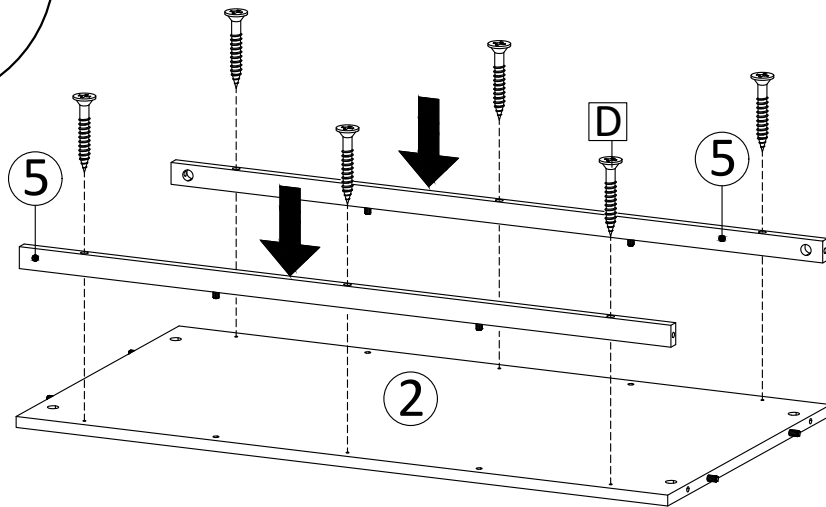

ASSEMBLY INSTRUCTION

Hardware

SET-UP TIME : 45 MINUTES

NUMBER OF PERSONS : 02

TOOLS :

1**2**

3

4

5

6

7

B	x 4	H	x 4
			
Ø 15 mm		Ø 15 mm	

8