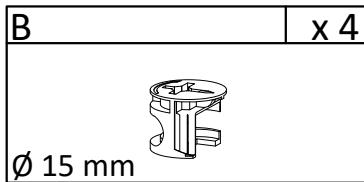

ASSEMBLY INSTRUCTION

Hardware

SET-UP TIME : 45 MINUTES

NUMBER OF PERSONS : 02

TOOLS :

1**2**

3

4

5

6

7

B	x 4	H	x 4
			
Ø 15 mm		Ø 15 mm	

8