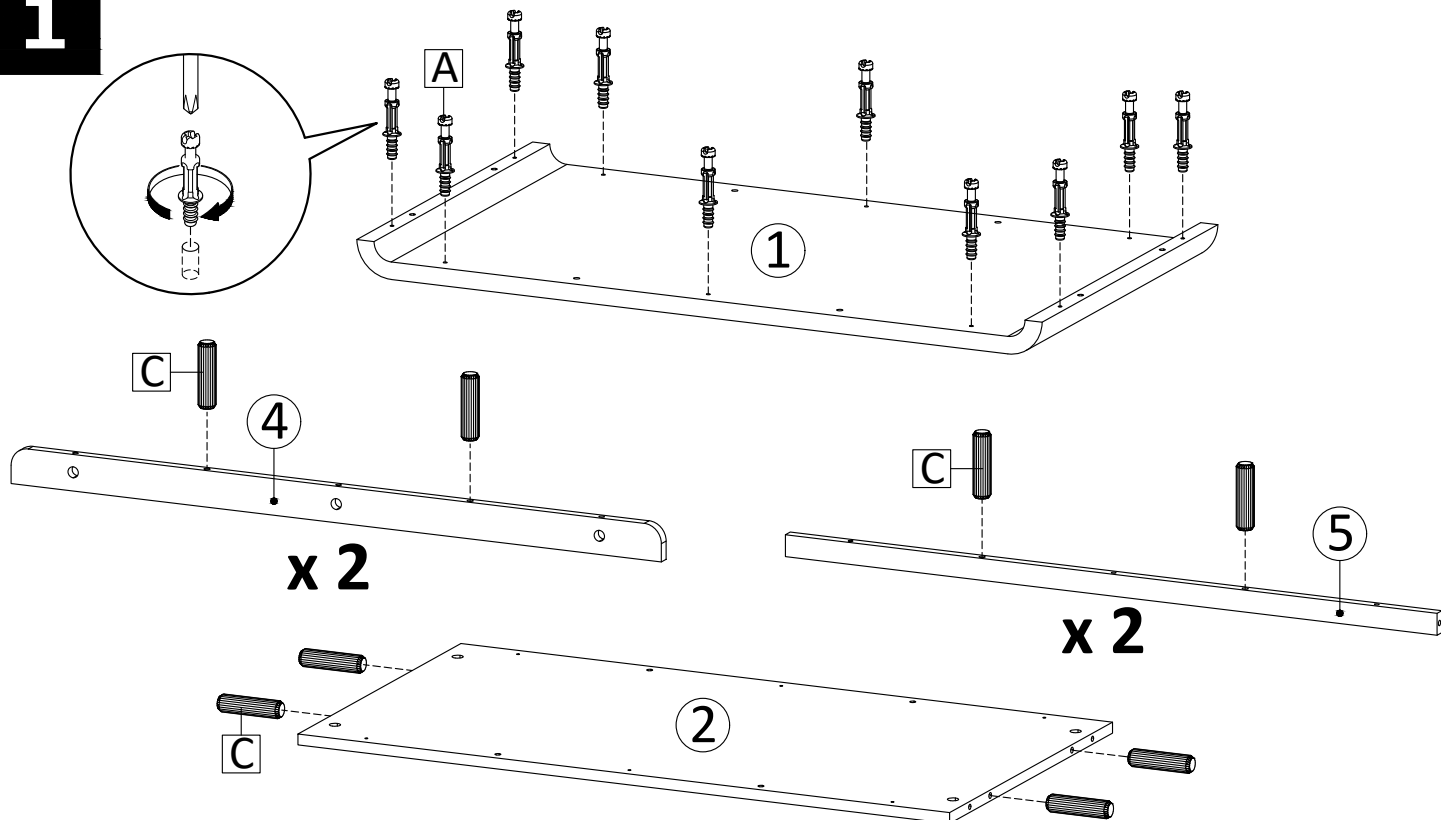

ASSEMBLY INSTRUCTION

Hardware

SET-UP TIME : 45 MINUTES

NUMBER OF PERSONS : 02

TOOLS :

1**2**

3

4

5

6

7

B	x 4	H	x 4
			
Ø 15 mm		Ø 15 mm	

8