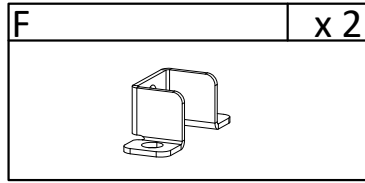

ASSEMBLY INSTRUCTION

Hardware

SET-UP TIME : 45 MINUTES

NUMBER OF PERSONS : 02

TOOLS :

1**2**

3

4

5

6

7

B	x 4	H	x 4
			
Ø 15 mm		Ø 15 mm	

8