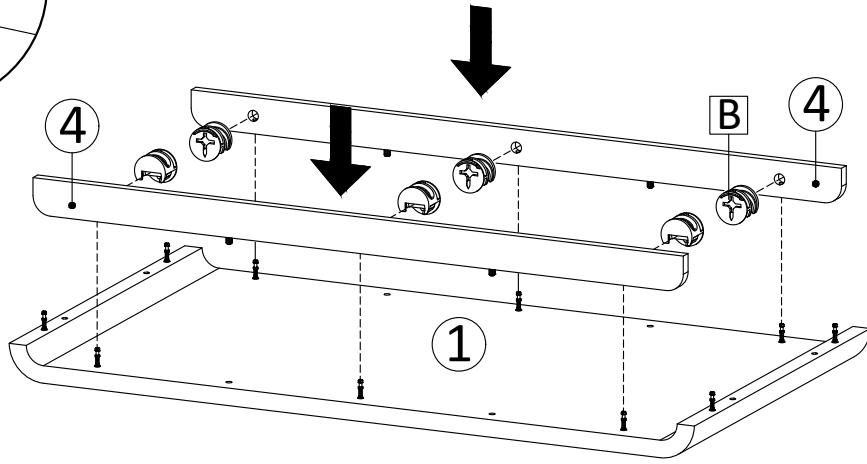

ASSEMBLY INSTRUCTION

Hardware

SET-UP TIME : 45 MINUTES

NUMBER OF PERSONS : 02

TOOLS :

1**2**

3

4

5

6

7

B	x 4	H	x 4
			
Ø 15 mm		Ø 15 mm	

8