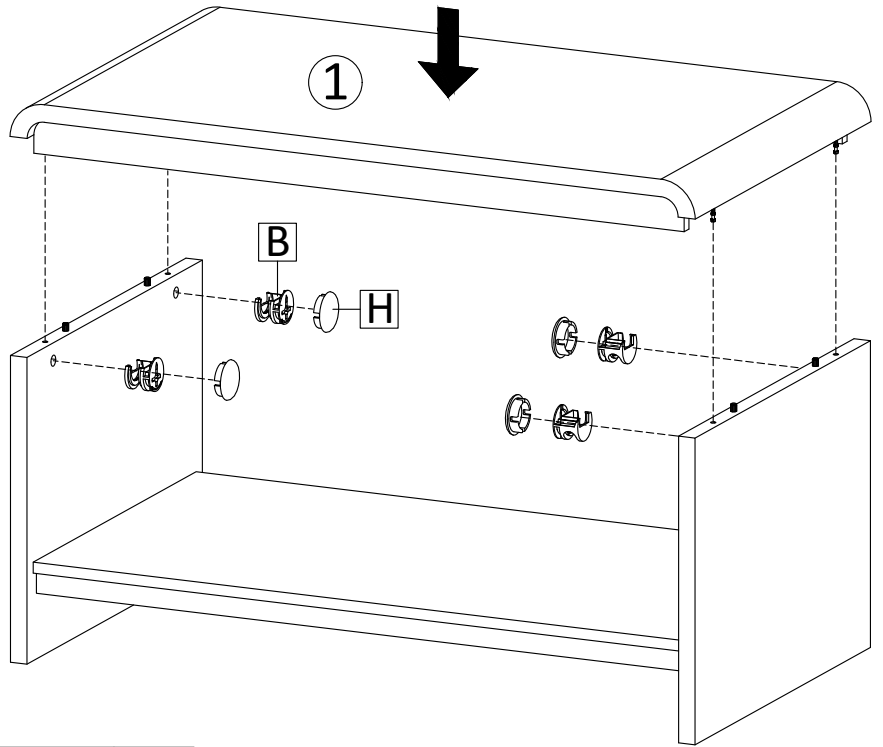

ASSEMBLY INSTRUCTION

Hardware

SET-UP TIME : 45 MINUTES

NUMBER OF PERSONS : 02

TOOLS :

1**2**

3

4

5

6

7

B	x 4	H	x 4
			
Ø 15 mm		Ø 15 mm	

8