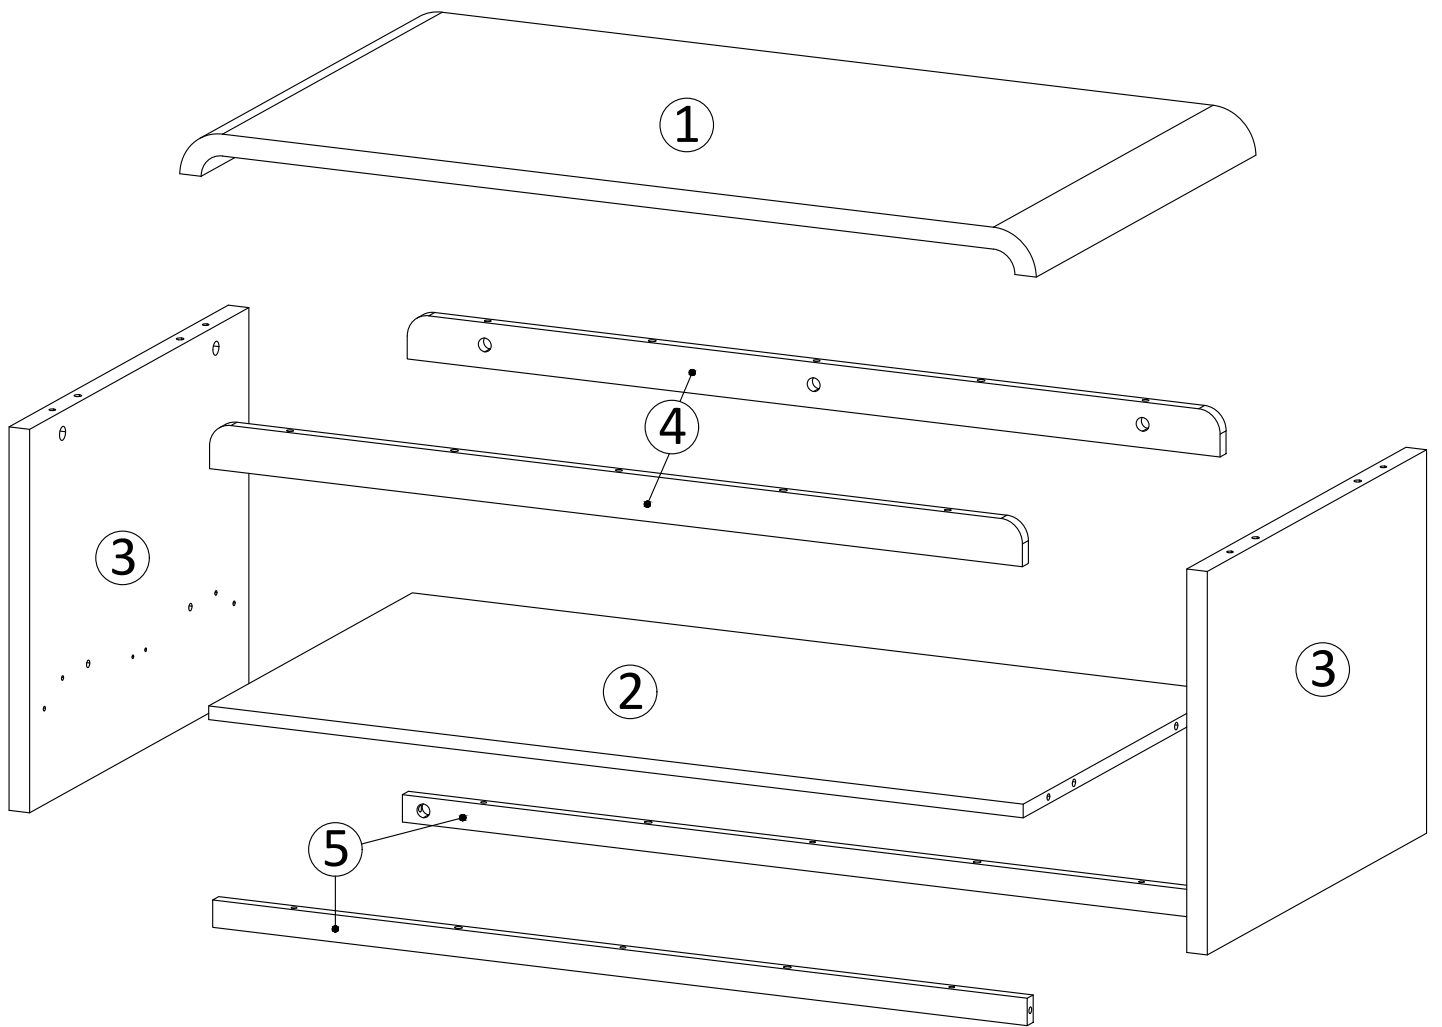

ASSEMBLY INSTRUCTION

Hardware

SET-UP TIME : 45 MINUTES

NUMBER OF PERSONS : 02

TOOLS :

1**2**

3

4

5

6

7

B	x 4	H	x 4
			
Ø 15 mm		Ø 15 mm	

8