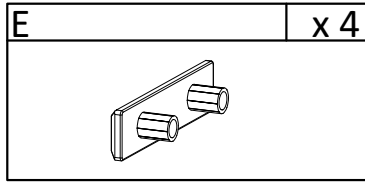

ASSEMBLY INSTRUCTION

Hardware

SET-UP TIME : 45 MINUTES

NUMBER OF PERSONS : 02

TOOLS :

1**2**

3

4

5

6

7

B	x 4	H	x 4
			
Ø 15 mm		Ø 15 mm	

8