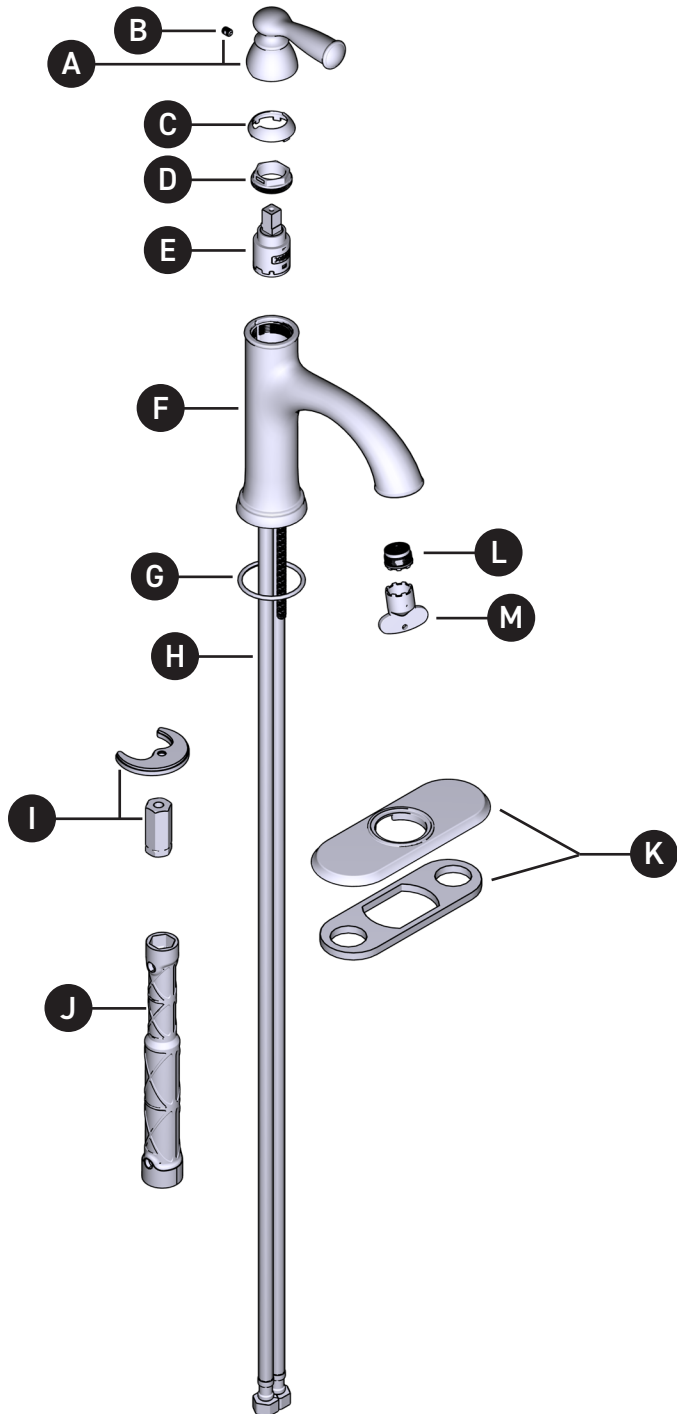

MOEN®

ORDER BY PART NUMBER

Illustrated Parts

BANBURY™

One-Handle Lavatory Faucet

MODEL	HANDLE	FINISH
84945	Lever	Chrome
84945BRB	Lever	Mediterranean Bronze
84945SRN	Lever	Spot Resist Nickel

ID	Kit Description	Kit Number	Finish
A	Handle Kit	203554	Chrome
		203554BRB	Mediterranean Bronze
		203554SRN	Spot Resist Nickel
B	Set Screw	108216	
C	Handle Dome	199148	Chrome
		199148BRB	Mediterranean Bronze
		199148SRN	Spot Resist Nickel
D	Cartridge Nut	199384	
E	Cartridge	200046	
F	Spout	203553	Chrome
		203553BRB	Mediterranean Bronze
		203553SRN	Spot Resist Nickel
G	Spout O-Ring	135536	
H	Hose Supply	185682	
I	Mounting Hardware Kit	165469	
J	Installation Tool	137613	
K	Escutcheon	188846	Chrome
		188846BRB	Mediterranean Bronze
		188846SRN	Spot Resist Nickel
L	Aerator Ring	172041	
M	Aerator Tool	180357	
N	Spring-Loaded Waste - Full Assembly	184191	Chrome
		184191BRB	Mediterranean Bronze
		184191SRN	Spot Resist Nickel