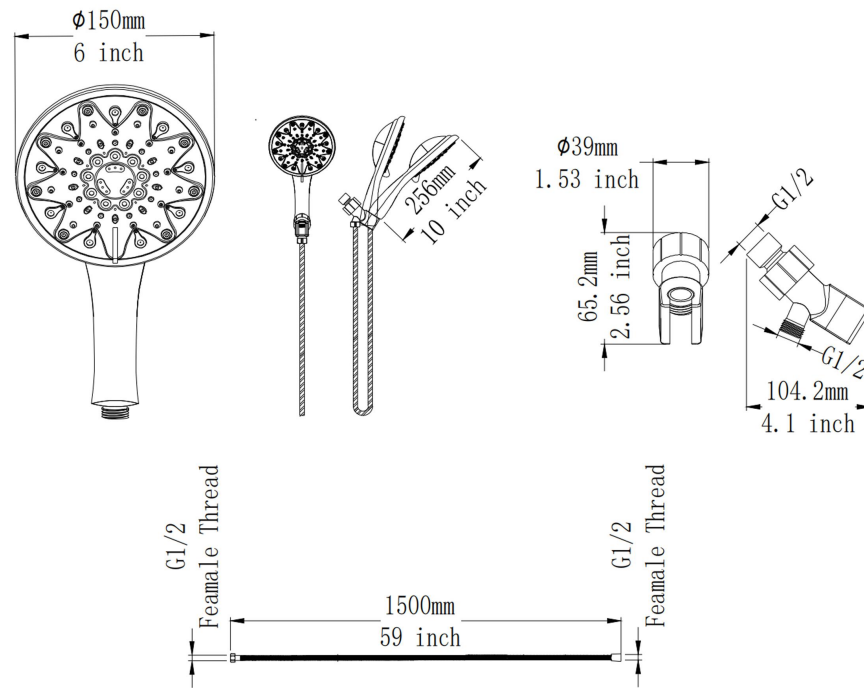

Dimension/Specification

Shower Hose

SKU No.921-3