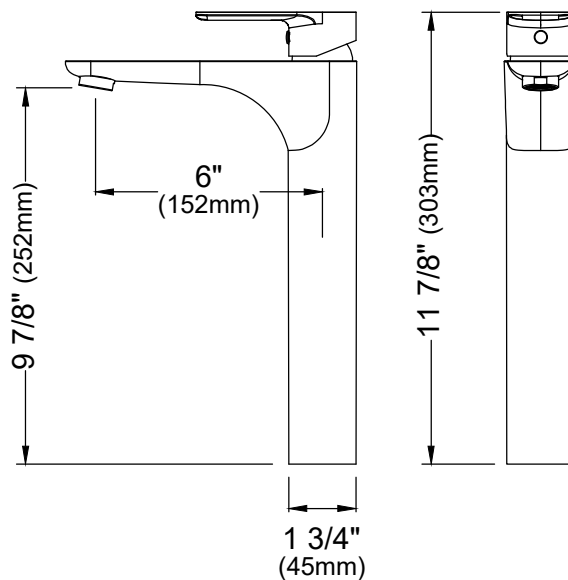

Listing and certifications:
cUPC, ASME A112.18.1/CSA B125.1
ADA compliant

Limited Lifetime Warranty

We reserve the right to update product specifications without notice. Please visit karran.com for the most current specification sheets. All dimensions are accurate to 1/4". REV 12-2025