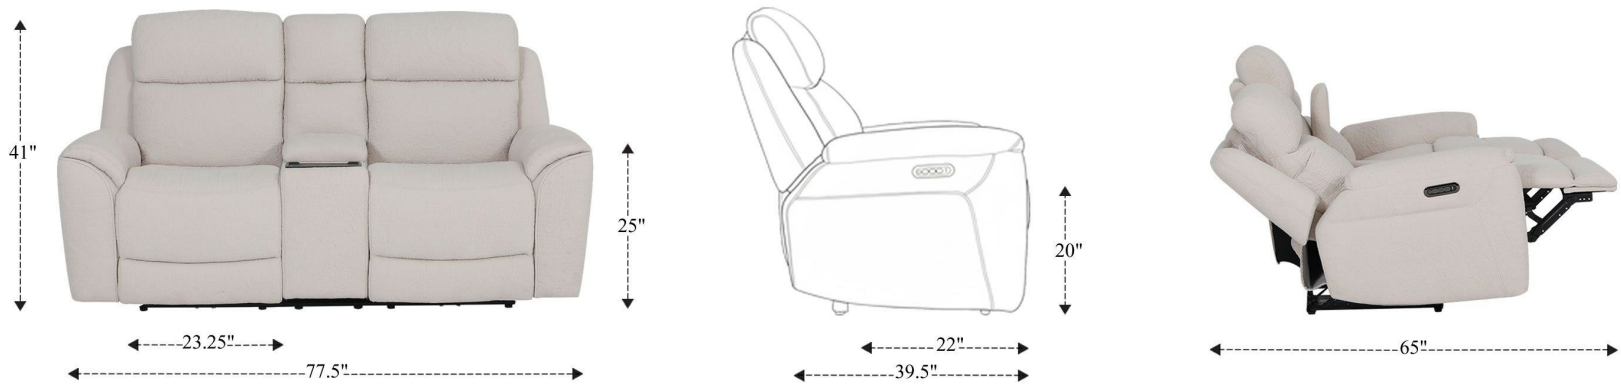

Power Tilt Console Loveseat P3

Overall Dimensions	77.5" x 39.5" x 41"
Overall Width	77.5"
Overall Depth	39.5"
Overall Height	41"
Overall Weight	217 lbs.
Fully Reclined	65"
Distance from Wall	--
Back of Seat to end of Chaise	--
Leg Height (Distance from Foot Rest to Floor in Full Recline)	20"
Head Height (Distance from Headrest to Floor in Full Recline)	33"

Seat Width	23.25"
Seat Depth	22"
Seat Height	20"
Arm Width	9.75"
Arm Depth	21.5"
Arm Height	25"
Back Width	--
Back Height	26"
Headrest Extended from Back	--