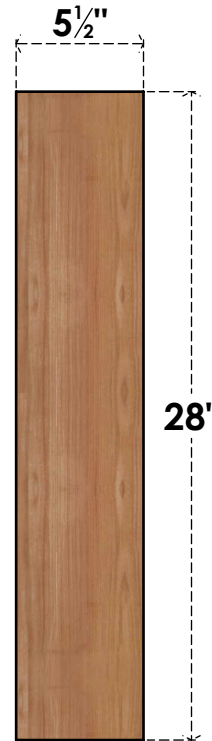

# BRC06X24X28TRA00SWR

5 1/2"W X 24"D X 28"H TRADITIONAL SMOOTH BRACE, WESTERN RED CEDAR

**SIDE**

**FRONT**

EKENA MILLWORK  
 2300 WEST MAIN ST.  
 CLARKSVILLE, TX 75426  
 TOLL FREE: 866-607-0453  
 WWW.EKENAMILLWORK.COM

**NOTES**

1. INSTALLATION TO BE COMPLETED IN ACCORDANCE WITH MANUFACTURER'S SPECIFICATIONS.
2. DRAWING MAY NOT BE TO SCALE
3. THIS DRAWING IS INTENDED FOR DESIGN AND PLANNING PURPOSES ONLY.
4. ALL INFORMATION CONTAINED HEREIN WAS CURRENT AT THE TIME OF DEVELOPMENT BUT MUST BE REVIEWED AND APPROVED BY THE PRODUCT MANUFACTURER TO BE CONSIDERED ACCURATE.
5. PRODUCTS ARE NOT KILN DRIED. THIS ITEM IS UNIQUE AND WILL CONTAIN THE NATURAL VARIATIONS THAT THE WOOD SPECIES OFFERS. THIS MAY RESULT IN VARIATIONS UP TO 1/4"