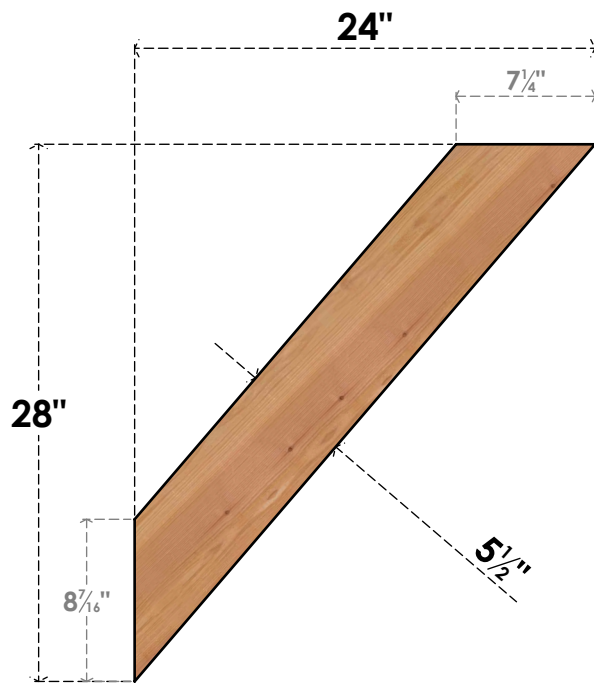

# BRC06X24X28TRA00SWR

5 1/2"W X 24"D X 28"H TRADITIONAL SMOOTH BRACE, WESTERN RED CEDAR

**SIDE**

**FRONT**

EKENA MILLWORK  
 2300 WEST MAIN ST.  
 CLARKSVILLE, TX 75426  
 TOLL FREE: 866-607-0453  
 WWW.EKENAMILLWORK.COM