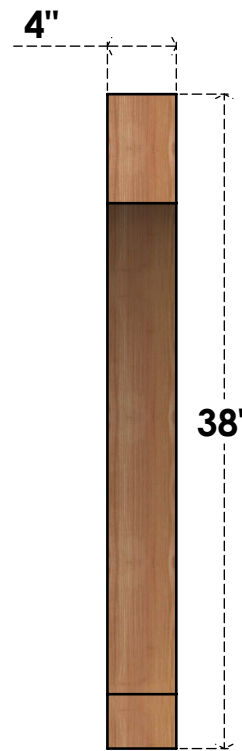

BRC04X38X38IMP00RWR

4"W X 38"D X 38"H IMPERIAL ROUGH SAWN BRACE, WESTERN RED CEDAR

SIDE

FRONT

EKENA MILLWORK
 2300 WEST MAIN ST.
 CLARKSVILLE, TX 75426
 TOLL FREE: 866-607-0453
 WWW.EKENAMILLWORK.COM

NOTES

1. INSTALLATION TO BE COMPLETED IN ACCORDANCE WITH MANUFACTURER'S SPECIFICATIONS.
2. DRAWING MAY NOT BE TO SCALE
3. THIS DRAWING IS INTENDED FOR DESIGN AND PLANNING PURPOSES ONLY.
4. ALL INFORMATION CONTAINED HEREIN WAS CURRENT AT THE TIME OF DEVELOPMENT BUT MUST BE REVIEWED AND APPROVED BY THE PRODUCT MANUFACTURER TO BE CONSIDERED ACCURATE.
5. PRODUCTS ARE NOT KILN DRIED. THIS ITEM IS UNIQUE AND WILL CONTAIN THE NATURAL VARIATIONS THAT THE WOOD SPECIES OFFERS. THIS MAY RESULT IN VARIATIONS UP TO 1/4"