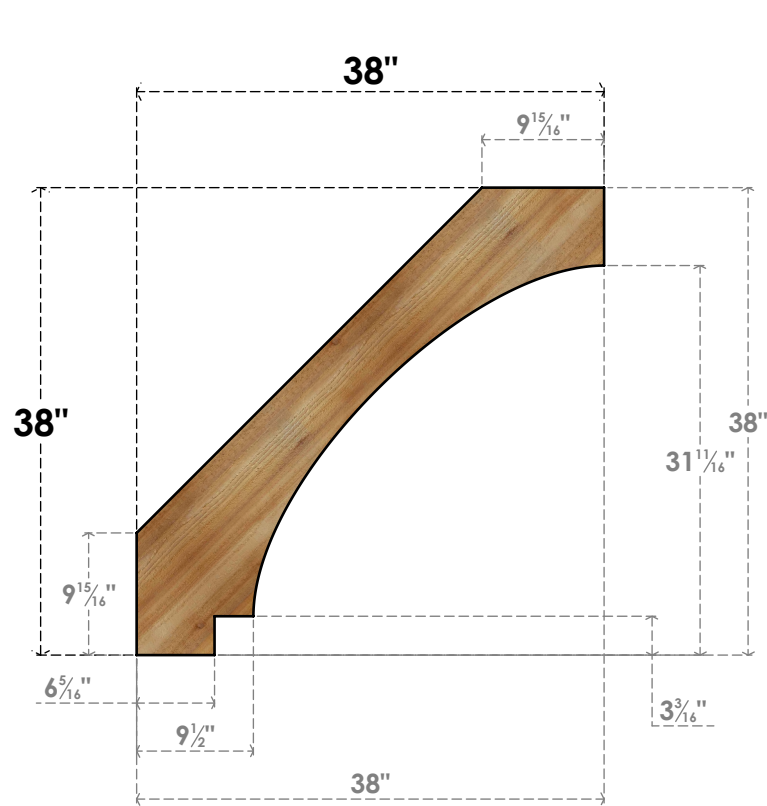

BRC04X38X38IMP00RWR

4"W X 38"D X 38"H IMPERIAL ROUGH SAWN BRACE, WESTERN RED CEDAR

SIDE

FRONT

EKENA MILLWORK
 2300 WEST MAIN ST.
 CLARKSVILLE, TX 75426
 TOLL FREE: 866-607-0453
 WWW.EKENAMILLWORK.COM

NOTES