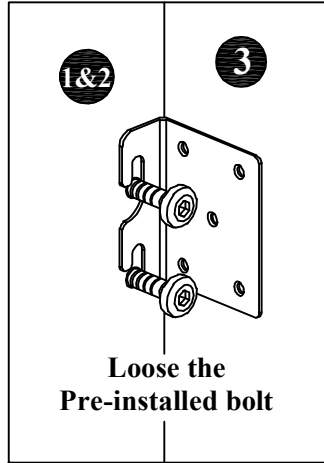

ASSEMBLY INSTRUCTIONS

STEP 1 :