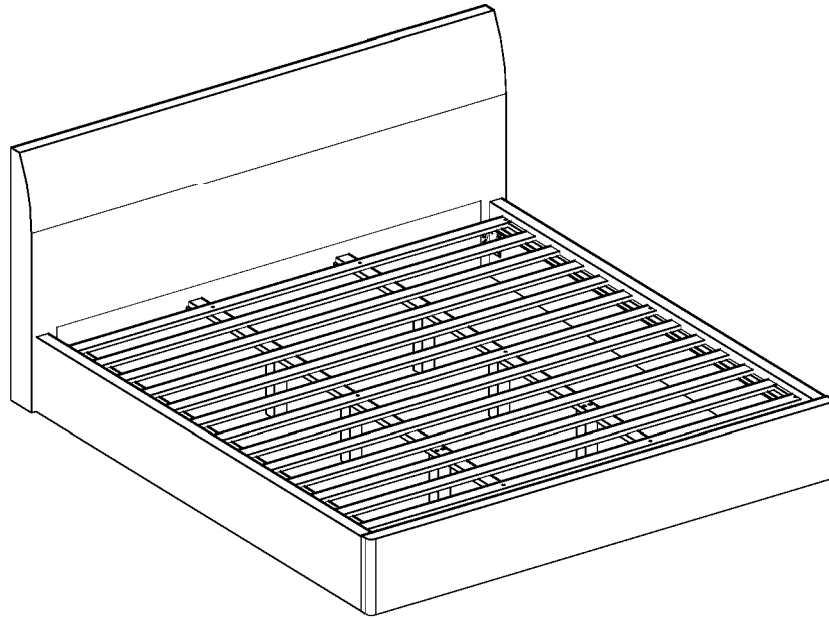

ASSEMBLY INSTRUCTIONS

COMPONENT

| | | | | | |
|--|--|---|--|--|---|
| Headboard - 1 pc.  ① | Footboard - 1 pc.  ② | Side Rail - 2 pcs.  ③ | Center Rail - 2 pcs.  ④ | Center Leg - 6 pcs.  ⑤ | Slats - 13 pcs.(1set)  ⑥ |
|--|--|---|--|--|---|

HARDWARE

| | | | | |
|--|---|---|---|--|
| Allen Key M4 - 1 pc.  A | Allen Key M5 - 1 pc.  B | JCBC Bolt M6 x 40mm - 12 pcs.  C | Wood Screw M4 x 20mm - 4 pcs.  D | Wood Screw M4 x 25mm - 12 pcs.  E |
|--|---|---|---|--|