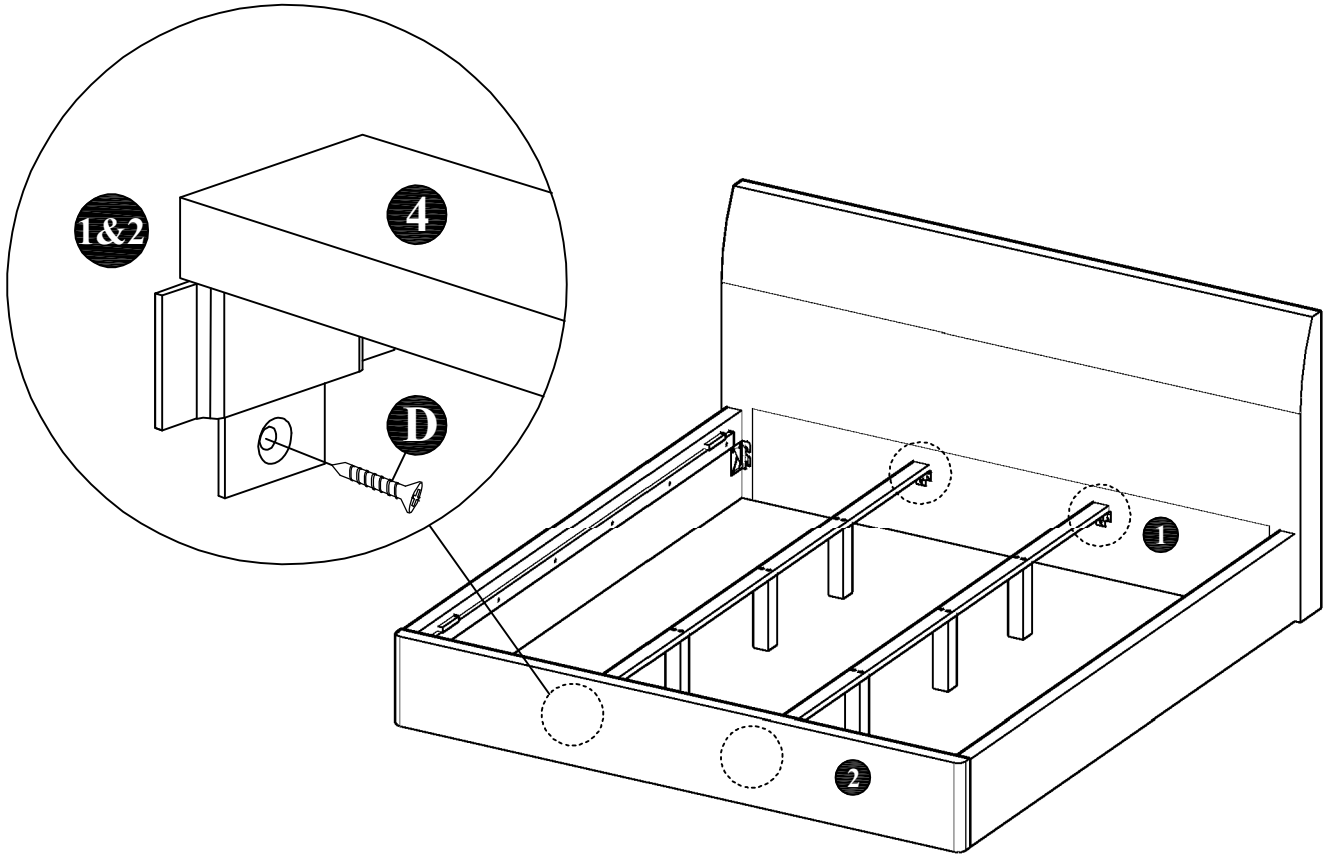

ASSEMBLY INSTRUCTIONS

COMPONENT

| | | | | | |
|--|--|---|--|--|---|
| Headboard - 1 pc.  ① | Footboard - 1 pc.  ② | Side Rail - 2 pcs.  ③ | Center Rail - 2 pcs.  ④ | Center Leg - 6 pcs.  ⑤ | Slats - 13 pcs.(1set)  ⑥ |
|--|--|---|--|--|---|

HARDWARE

| | | | | |
|--|---|---|---|--|
| Allen Key M4 - 1 pc.  A | Allen Key M5 - 1 pc.  B | JCBC Bolt M6 x 40mm - 12 pcs.  C | Wood Screw M4 x 20mm - 4 pcs.  D | Wood Screw M4 x 25mm - 12 pcs.  E |
|--|---|---|---|--|

ASSEMBLY INSTRUCTIONS

STEP 1 :

STEP 2 :

ASSEMBLY INSTRUCTIONS

STEP 3 :

STEP 4 :

ASSEMBLY INSTRUCTIONS

COMPLETE VIEW