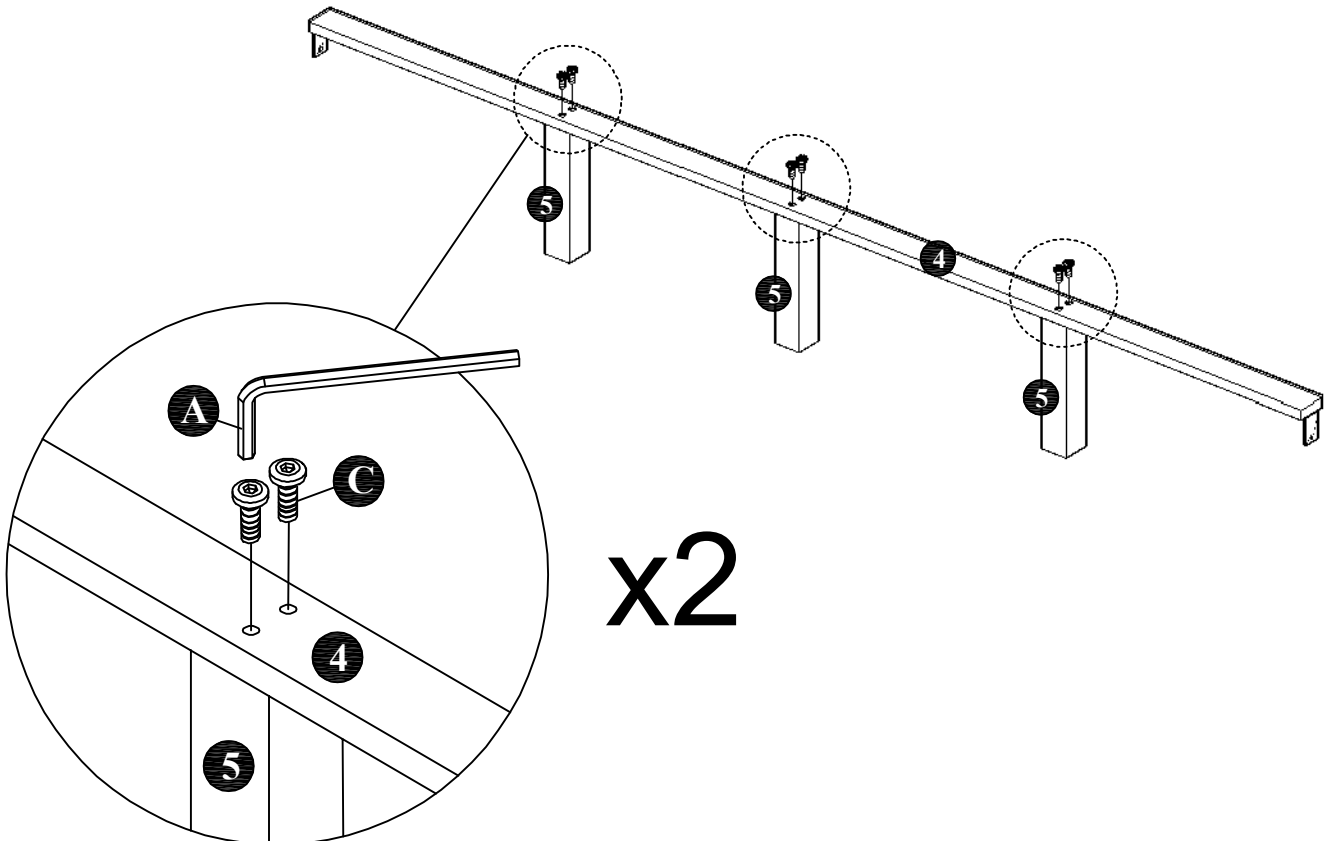

ASSEMBLY INSTRUCTIONS

COMPONENT

| | | | | | |
|--|--|---|--|--|---|
| Headboard - 1 pc.  ① | Footboard - 1 pc.  ② | Side Rail - 2 pcs.  ③ | Center Rail - 2 pcs.  ④ | Center Leg - 6 pcs.  ⑤ | Slats - 13 pcs.(1set)  ⑥ |
|--|--|---|--|--|---|

HARDWARE

| | | | | |
|--|---|---|---|--|
| Allen Key M4 - 1 pc.  A | Allen Key M5 - 1 pc.  B | JCBC Bolt M6 x 40mm - 12 pcs.  C | Wood Screw M4 x 20mm - 4 pcs.  D | Wood Screw M4 x 25mm - 12 pcs.  E |
|--|---|---|---|--|

ASSEMBLY INSTRUCTIONS

STEP 1 :

STEP 2 :

ASSEMBLY INSTRUCTIONS

STEP 3 :

STEP 4 :

ASSEMBLY INSTRUCTIONS

COMPLETE VIEW