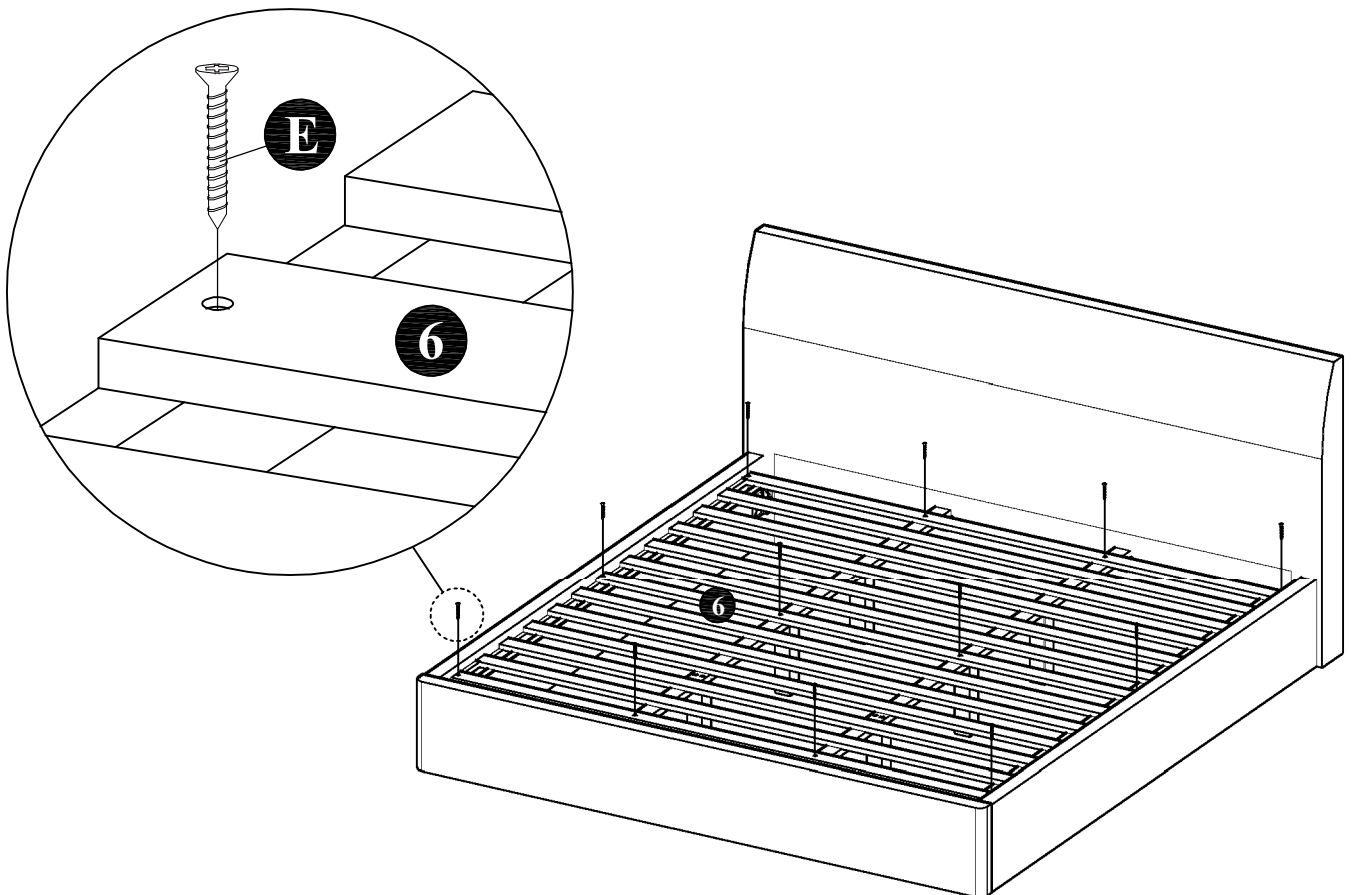

ASSEMBLY INSTRUCTIONS

COMPONENT

| | | | | | |
|--|--|---|--|--|---|
| Headboard - 1 pc.  ① | Footboard - 1 pc.  ② | Side Rail - 2 pcs.  ③ | Center Rail - 2 pcs.  ④ | Center Leg - 6 pcs.  ⑤ | Slats - 13 pcs.(1set)  ⑥ |
|--|--|---|--|--|---|

HARDWARE

| | | | | |
|--|---|---|---|--|
| Allen Key M4 - 1 pc.  A | Allen Key M5 - 1 pc.  B | JCBC Bolt M6 x 40mm - 12 pcs.  C | Wood Screw M4 x 20mm - 4 pcs.  D | Wood Screw M4 x 25mm - 12 pcs.  E |
|--|---|---|---|--|

ASSEMBLY INSTRUCTIONS

STEP 1 :

STEP 2 :

ASSEMBLY INSTRUCTIONS

STEP 3 :

STEP 4 :

ASSEMBLY INSTRUCTIONS

COMPLETE VIEW