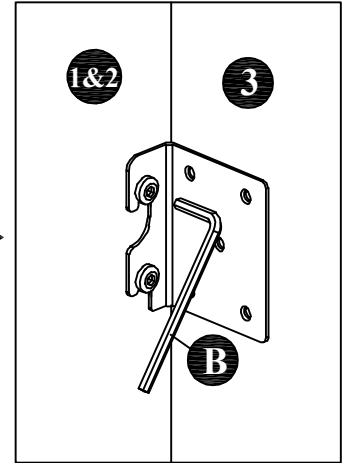

ASSEMBLY INSTRUCTIONS

STEP 1 :