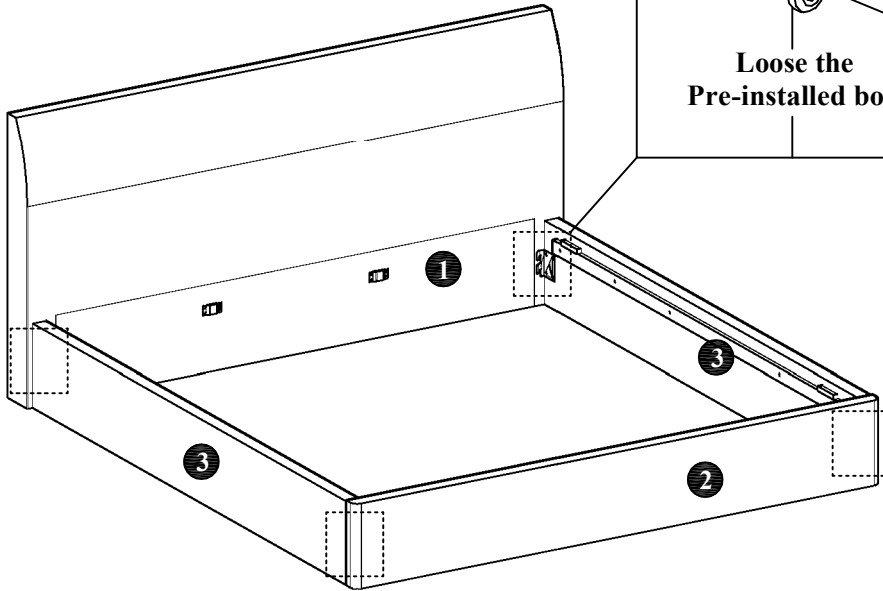

ASSEMBLY INSTRUCTIONS

STEP 1 :