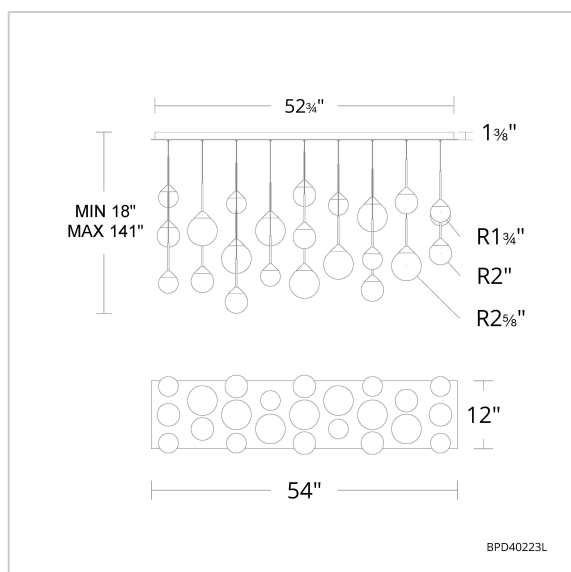

Quest

BPD40223L

Project: _____

Location: _____

Fixture Type: _____

Catalog Number: _____

LINE DRAWING

FEATURES

- Linear Canopy available in 3, 5 14, 23 Light configurations
- Optic Haze™, made of natural quartz, has unique variations in luster, hue, patterning and texture inherent to this material. When illuminated, the dimension of the crystal is beautifully accented.
- 3CCT adjustability switch. Set from 3000K/3500K/4000K
- Thin, powered aircraft cables provide adjustable suspension height for an ultra-clean look
- Can be mounted on a sloped ceiling.
- Driver concealed within the canopy

- RPL-GLA-40205 - Replacement Crystal 5"
- RPL-GLA-40204 - Replacement Crystal 4"
- RPL-GLA-40203 - Replacement Crystal 3"

Model	Crystal	Finish	# of Lights	CCT	Voltage	Wattage	Weight	LED Lumens	Delivered Lumens
BPD40223L	OH	- AB - BK	23 Light	3000K/3500K/ 4000K	120-277V	74W	116.8lbs	1331	Up To 1270