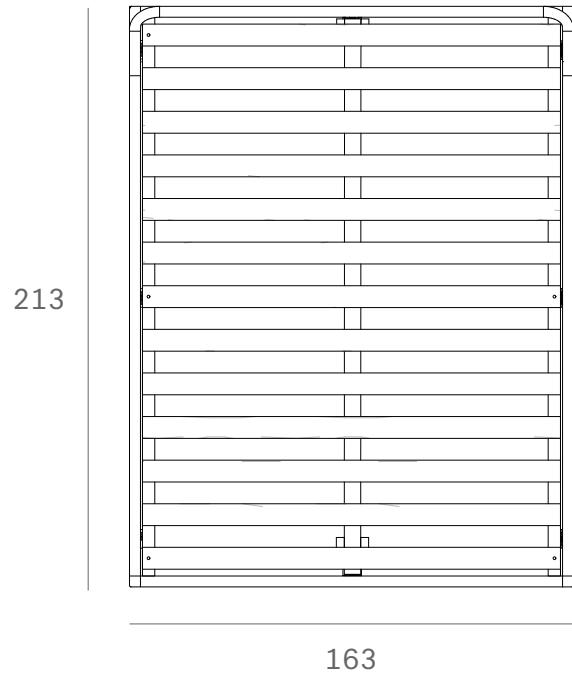

Ethnicraft

51239 - Oak Spindle black bed - with slats - US Queen size - Dimensions (cm)

*Ethnicraft*

51239 - Oak Spindle black bed - with slats - US Queen size - Dimensions (inches)