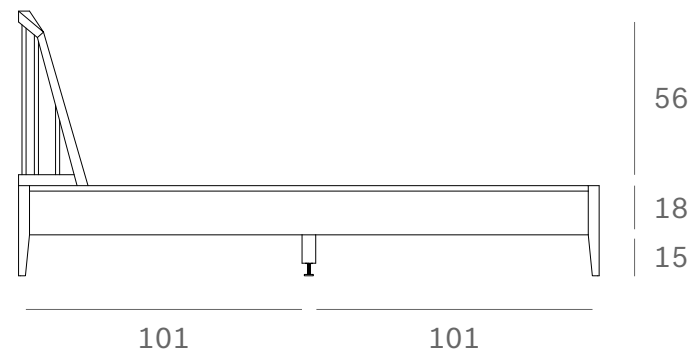

Ethnicraft

51239 - Oak Spindle black bed - with slats - US Queen size - Dimensions (cm)

*Ethnicraft*

51239 - Oak Spindle black bed - with slats - US Queen size - Dimensions (inches)