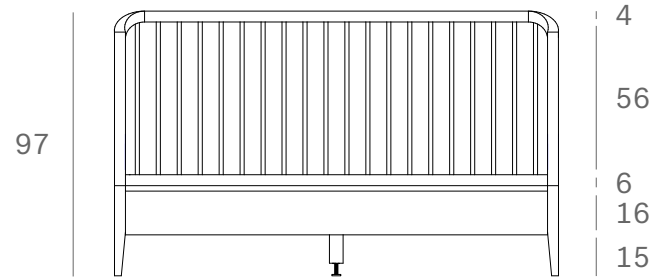

Ethnicraft

51239 - Oak Spindle black bed - with slats - US Queen size - Dimensions (cm)

*Ethnicraft*

51239 - Oak Spindle black bed - with slats - US Queen size - Dimensions (inches)