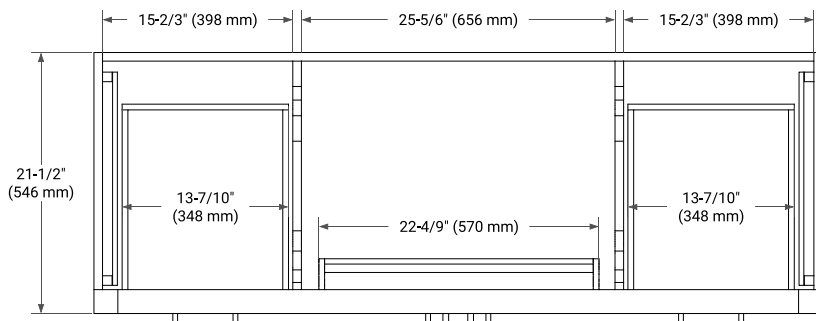

60" SINGLE SINK BASE CABINET

BASE CABINET DIMENSIONS

60" W x 21.5" D x 34.5" H

FEATURES

- Solid wood frame & plywood panels
- Dovetail drawers and joints
- Soft closing doors & drawers

HARDWARE FINISHES*

Brushed Nickel Satin Brass Matte Black Polished Chrome

61" SINGLE RECTANGLE SINK COUNTERTOP WITH 1.5 IN. THICKNESS

OVERALL DIMENSIONS

61" W x 22" D x 1.5" H

COUNTERTOP OPTIONS

Carrara Marble

White Quartz

FEATURES

- Solid countertop with mitered edges & seams
- Undermount white rectangular sink
- Pre-drilled for 8" widespread faucet

INCLUDED

- Countertop
- Matching Backsplash
- Rectangle Sink

COUNTERTOP PLAN VIEW

EDGE SIDE VIEW

THREE DIMENSIONAL COUNTERTOP VIEW