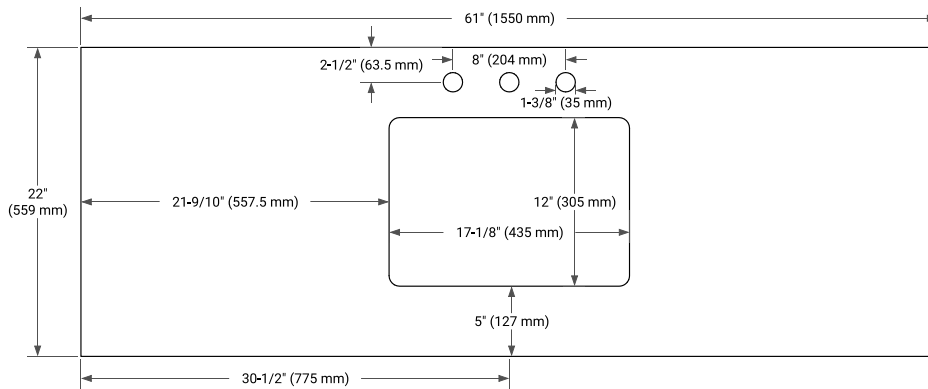

61" SINGLE RECTANGLE SINK COUNTERTOP WITH 1.5 IN. THICKNESS

OVERALL DIMENSIONS

61" W x 22" D x 1.5" H

COUNTERTOP OPTIONS

Carrara Marble

White Quartz

FEATURES

- Solid countertop with mitered edges & seams
- Undermount white rectangular sink
- Pre-drilled for 8" widespread faucet

INCLUDED

- Countertop
- Matching Backsplash
- Rectangle Sink

COUNTERTOP PLAN VIEW

EDGE SIDE VIEW

THREE DIMENSIONAL COUNTERTOP VIEW