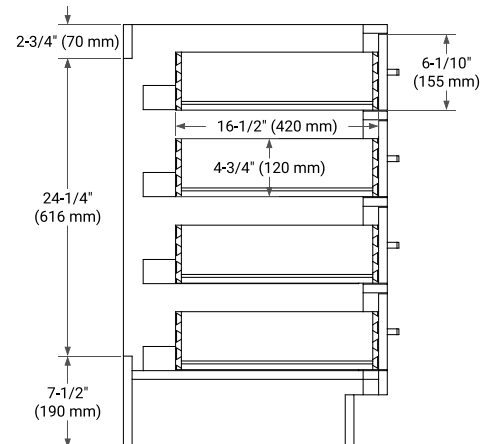

60" SINGLE SINK BASE CABINET

BASE CABINET DIMENSIONS

60" W x 21.5" D x 34.5" H

FEATURES

- Solid wood frame & plywood panels
- Dovetail drawers and joints
- Soft closing doors & drawers

HARDWARE FINISHES*

Brushed Nickel Satin Brass Matte Black Polished Chrome

61" SINGLE RECTANGLE SINK COUNTERTOP WITH 1.5 IN. THICKNESS

OVERALL DIMENSIONS

61" W x 22" D x 1.5" H

COUNTERTOP OPTIONS

Carrara Marble

White Quartz

FEATURES

- Solid countertop with mitered edges & seams
- Undermount white rectangular sink
- Pre-drilled for 8" widespread faucet

INCLUDED

- Countertop
- Matching Backsplash
- Rectangle Sink

COUNTERTOP PLAN VIEW

EDGE SIDE VIEW

THREE DIMENSIONAL COUNTERTOP VIEW