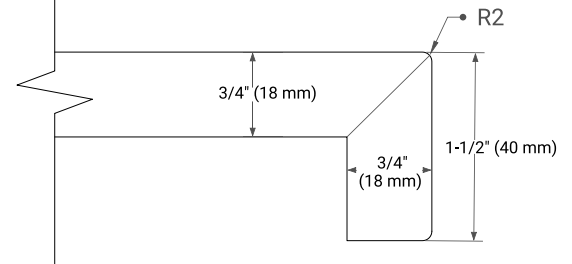

61" SINGLE RECTANGLE SINK COUNTERTOP WITH 1.5 IN. THICKNESS

OVERALL DIMENSIONS

61" W x 22" D x 1.5" H

COUNTERTOP OPTIONS

Carrara Marble

White Quartz

FEATURES

- Solid countertop with mitered edges & seams
- Undermount white rectangular sink
- Pre-drilled for 8" widespread faucet

INCLUDED

- Countertop
- Matching Backsplash
- Rectangle Sink

COUNTERTOP PLAN VIEW

EDGE SIDE VIEW

THREE DIMENSIONAL COUNTERTOP VIEW