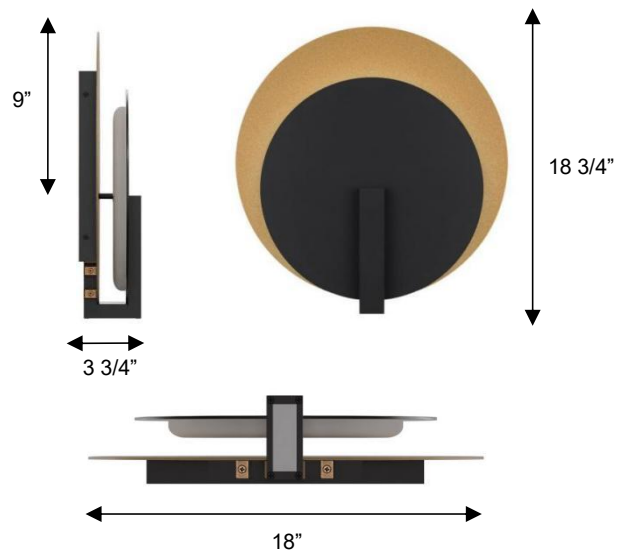

ALTECK

ECLIPSE

Wall Sconce

AW0090-3CCT-W

DIMENSIONS

Height: 18 3/4"

Width/Diameter: 18"

Depth: 3 3/4"

Minimum Height:

Maximum Height:

Canopy/Backplate: 12"x12"

Product Weight: 8.8 lb

SPECIFICATIONS

Location Listed: Wet

IP Rating: IP44

Rated Life: 54000 Hours

Standards: ETL, cETL, ADA

Input: 120~277 VAC, 50/60Hz

TRIAC Dimming: 100-10%

Mounting: Wall Mount

Color Temperature: Adjustable

3000K/4000K/5000K

CRI Rating: 80

Material: Aluminum

Diffuser Material: Frosted acrylic

AVAILABLE FINISHES

ORDERING INFORMATION

AW0090-3CCT-W	COLOR TEMP	FINISH	VOLTAGE	WATTS	DELIVERED LUMENS
	3000K/4000K/5000K	BK/PB BLACK/PAINTED BRASS	120~277V	15W	550

Example: AW0090-3CCT-W-BK/PB

For customer requests please contact: info@altecklighting.com

altecklighting.com