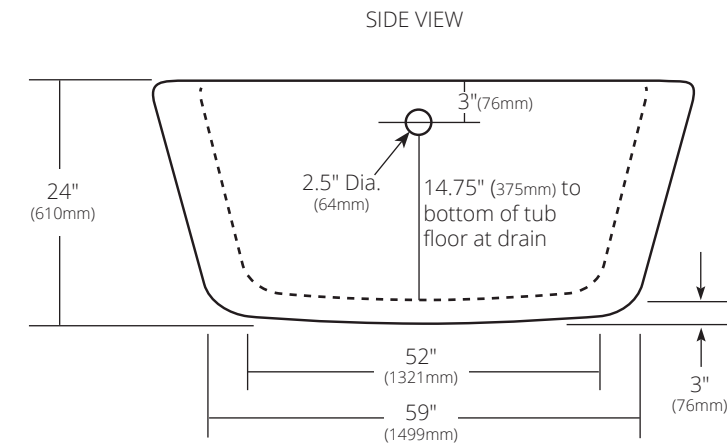

SPECIFICATIONS

**ASPEN**

CPS802 Antique

**PRODUCT DETAILS**

- 64" x 36" x 24" OD (1626mm x 914mm x 610mm)
- 57" x 29" x 21" ID (1448mm x 737mm x 533mm)
- Hand hammered 16 gauge recycled copper
- 2" (51mm) drain opening
- 163lbs (73.9kg)

**INSTALLATION**

- Freestanding bathtub

**COORDINATING PRODUCTS**

- Trip Lever Bath Waste & Overflow: DR280

**STANDARDS COMPLIANCE**

- UPC/cUPC compliant

**IMPORTANT**

Due to the handcrafted nature of this product, it will vary in finish, texture, hammering, and other details. Dimensions may vary up to 1/4" (6mm). We strongly recommend waiting for the actual product before making any installation cuts.