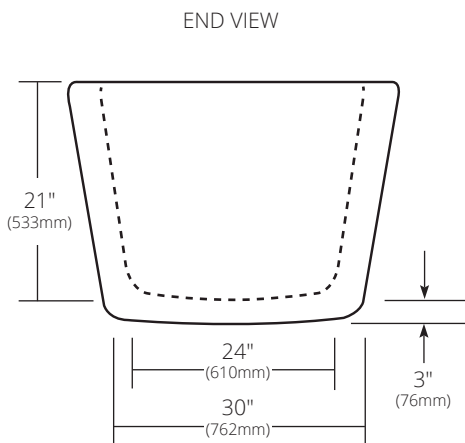

SPECIFICATIONS

**ASPEN**

CPS802 Antique

**PRODUCT DETAILS**

- 64" x 36" x 24" OD (1626mm x 914mm x 610mm)
- 57" x 29" x 21" ID (1448mm x 737mm x 533mm)
- Hand hammered 16 gauge recycled copper
- 2" (51mm) drain opening
- 163lbs (73.9kg)

**INSTALLATION**

- Freestanding bathtub

**COORDINATING PRODUCTS**

- Trip Lever Bath Waste & Overflow: DR280

**STANDARDS COMPLIANCE**

- UPC/cUPC compliant

**IMPORTANT**

Due to the handcrafted nature of this product, it will vary in finish, texture, hammering, and other details. Dimensions may vary up to 1/4" (6mm). We strongly recommend waiting for the actual product before making any installation cuts.