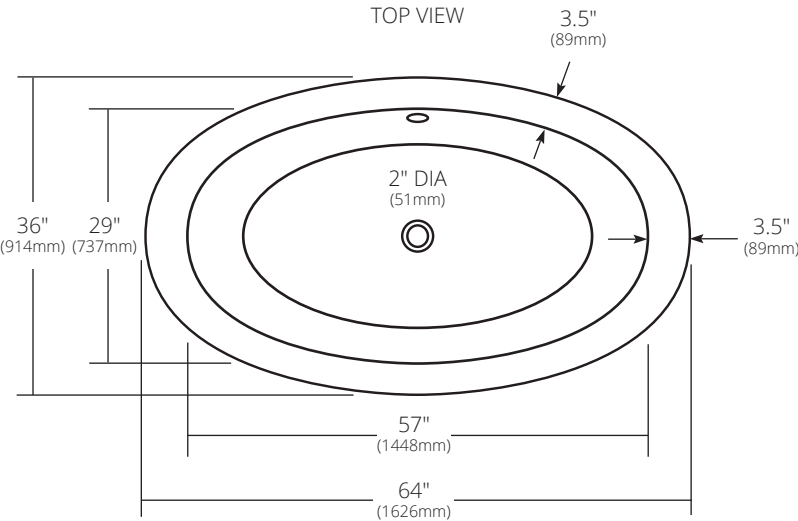

SPECIFICATIONS

**ASPEN**

CPS802 Antique

**PRODUCT DETAILS**

- 64" x 36" x 24" OD (1626mm x 914mm x 610mm)
- 57" x 29" x 21" ID (1448mm x 737mm x 533mm)
- Hand hammered 16 gauge recycled copper
- 2" (51mm) drain opening
- 163lbs (73.9kg)

**INSTALLATION**

- Freestanding bathtub

**COORDINATING PRODUCTS**

- Trip Lever Bath Waste & Overflow: DR280

**STANDARDS COMPLIANCE**

- UPC/cUPC compliant

**IMPORTANT**

Due to the handcrafted nature of this product, it will vary in finish, texture, hammering, and other details. Dimensions may vary up to 1/4" (6mm). We strongly recommend waiting for the actual product before making any installation cuts.