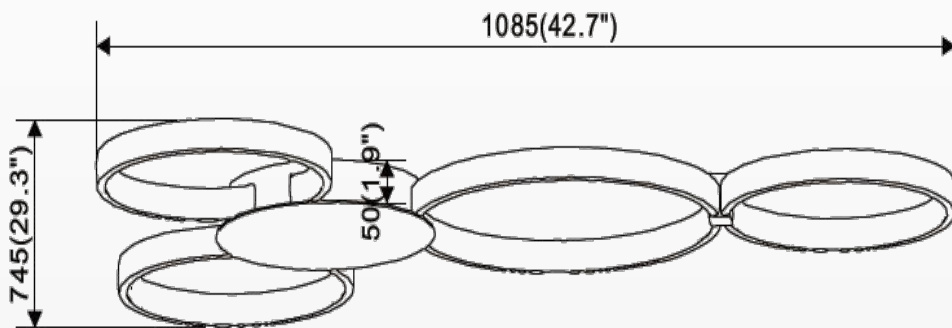

LED Flush Mount

SPECIFICATION

- Dimension: 42.7"×29.3"×1.9"
- Wattage: 41W
- Voltage: 120V
- Temp: 3000K
- Lumens: 2986LM
- Dimmable: ELV, DIMMING 5%-100%
- CRI: > 80
- Material: Iron+Aluminum+Acrylic
- Lifespan: 50000hs
- Warranty: 3 years
- Operation temperature: -20°C-40°C