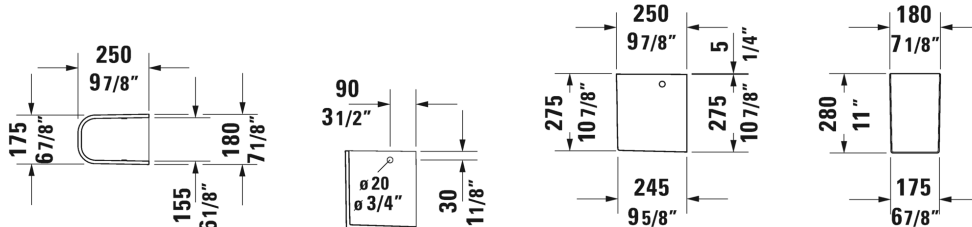

Happy D.2 Siphon cover # 0858320000

| < 7 1/8" Inch > |

Siphon cover	Dimension	Weight	Order number
for # 070950			
Colors			
00 White			
Variant			
	7 1/8" x 9 7/8" Inch	12.8 lb	0858320000
Infobox			
Hardware # 005503 required for installation			
Hardware for siphon cover		0.2 lb	005503
Suitable products			
Handrinse basin with overflow, with faucet deck, overflow clip Chrome included, underside fully glazed, hardware included, wall-mounted, 19 5/8" x 14 1/8" Inch	19 5/8" x 14 1/8" Inch		070950

All drawings contain the necessary measurements which are subject to standard tolerances. They are stated in inch & mm and are non-binding. Exact measurements, in particular for customized installation scenarios, can only be taken from the finished ceramic piece.