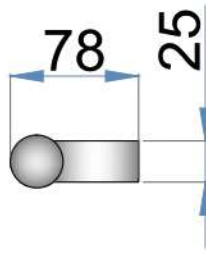

ROUND PULL HANDLE SATIN SS. FINISH
MATERIAL: S.S. 304 GRADE

	A (Centre To Centre)	B (Total Length)
1	12"	18"
2	18"	24"
3	24"	36"
4	36"	48"
5	48"	60"
6	60"	72"
7	72"	84"

Hole size on Door: 12mm