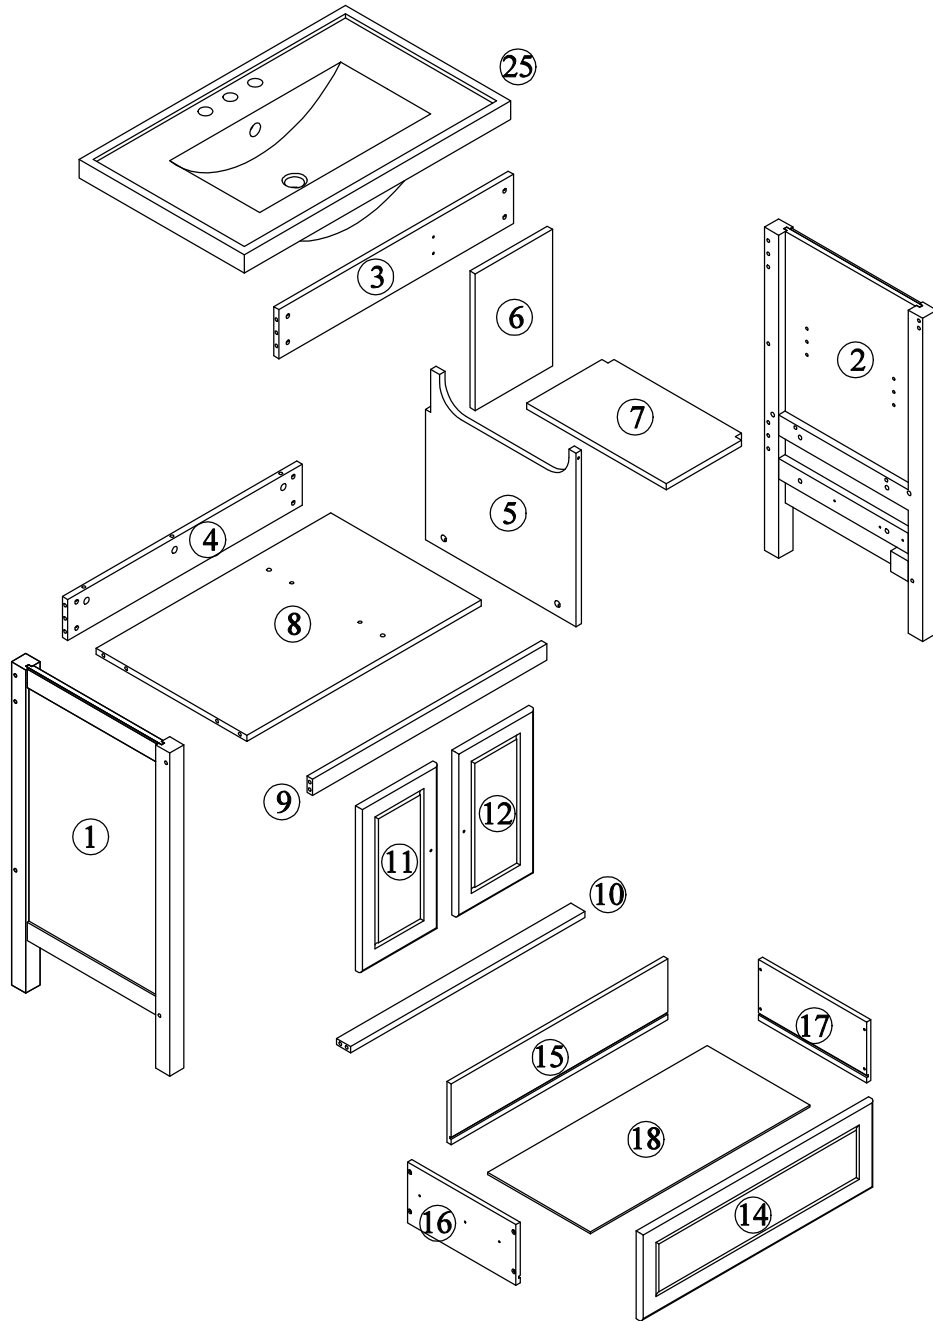

# Detail View - 30 INCH BATH VANITY

**Identifying the Hardware**-Identify the hardware using the illustrations below.