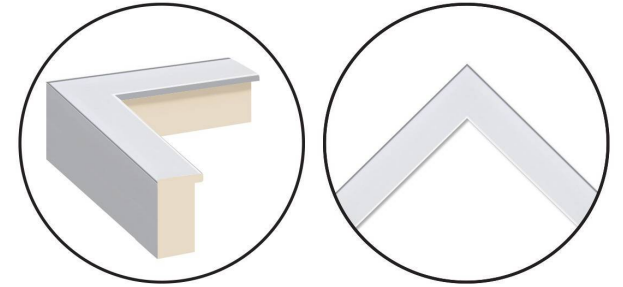

# WENDOVER ART GROUP

---

ITEM NUMBER : **WLA2166**

TITLE : **Leaves on Cyan 1**

OUTWARD DIMENSION (W X H) : **37.5" x 73.5"**

FRAME (WIDTH X DEPTH) : **MC2388 | 1" x 2.13"**

FRAME FINISH : **Standard Frame**

**Bright Silver**

DESCRIPTION :

**Giclee on Hand Applied Silver Leafed Paper, Straight  
Fit (No Mats)**