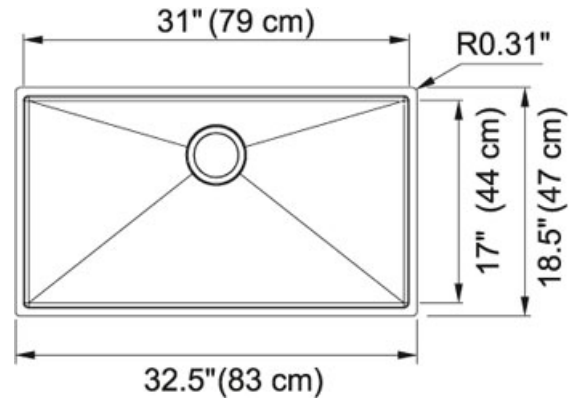

### TECHNICAL DATA

Minimum Cabinet Size	36"
Drain Opening	3 1/2"
Length overall	32 1/2"
Width overall	18 1/2"
Length of large bowl	31"
Width of large bowl	17"
Depth of large bowl	9 1/2"
Number of Bowls	1
Type of Material	18 Gauge Stainless Steel
Cut-Out Template	Yes
Installation Clips	Yes
Where to buy	Showroom