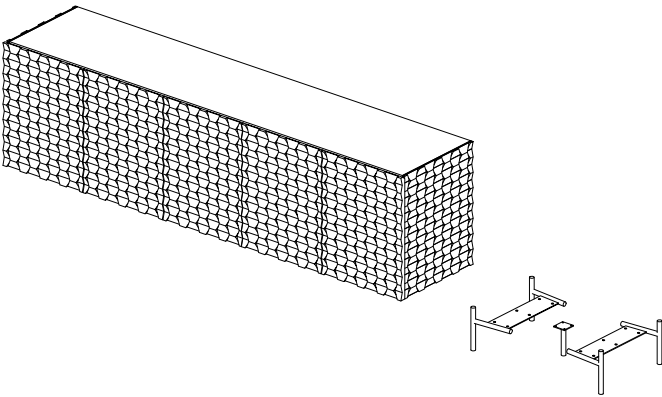

Assembly Instruction

Media Console Blackwash

Hardware and Component List:

No.	Hardware/Components List	Quantity
1.	 Structure	1
2.	 Leg	2
3.	 Center Leg	1
4.	 Allen Bolt	16
5.	 Allen Key	1
6.	 Washer	16

1.

2.

3.

4.