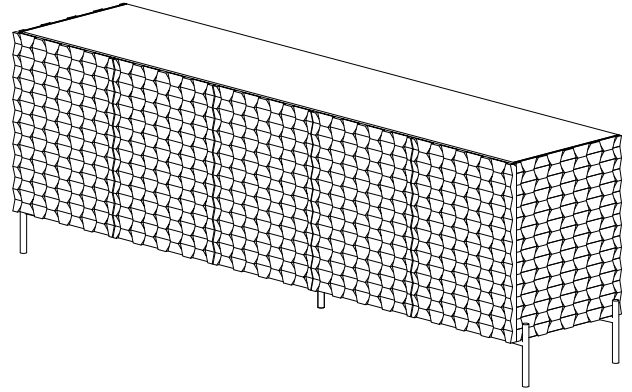

Assembly Instruction

Media Console Blackwash

Hardware and Component List:

No.	Hardware/Components List	Quantity
1.	 Structure	1
2.	 Leg	2
3.	 Center Leg	1
4.	 Allen Bolt	16
5.	 Allen Key	1
6.	 Washer	16

1.

2.

3.

4.