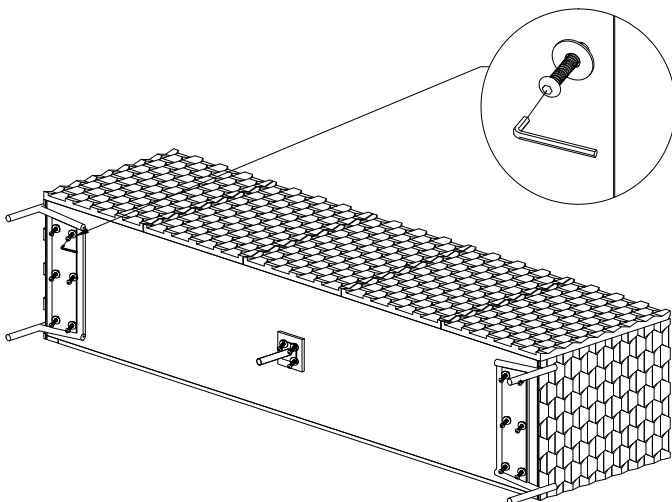

Assembly Instruction

Media Console Blackwash

Hardware and Component List:

No.	Hardware/Components List	Quantity
1.	 Structure	1
2.	 Leg	2
3.	 Center Leg	1
4.	 Allen Bolt	16
5.	 Allen Key	1
6.	 Washer	16

1.

2.

3.

4.