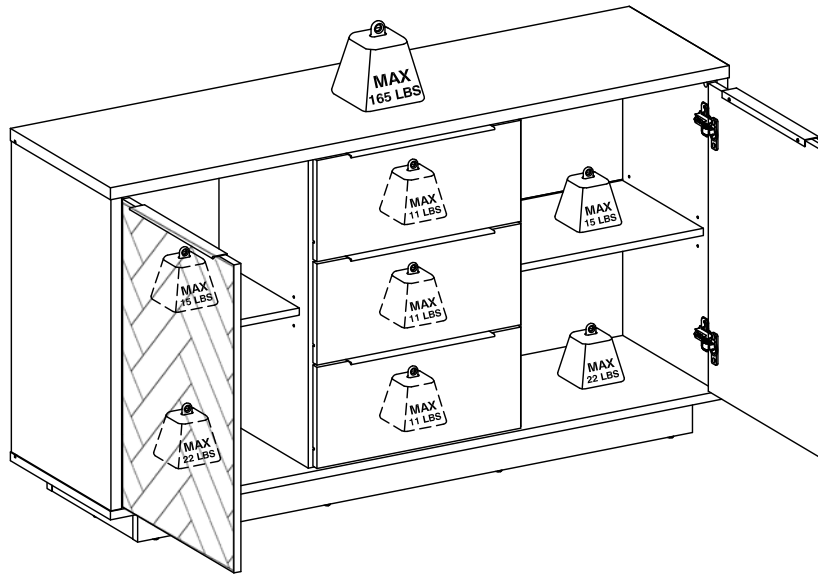

SIDEBOARD

60 Minutes

2 People

1. The load in the illustration in the **PRODUCT INFORMATION** section is a load at rest with an even distribution on all surfaces.
2. Move this product by lifting, do not push because it can damage the legs.
3. When exposed to liquid, immediately clean using a soft cloth.
4. Do not put high temperature objects without using a base.
5. The surface of the product should not be exposed to chemical liquids. Example: thinner, nail polish.
6. Cleaning the product is enough with a dry cloth, but if necessary, you can use a damp cloth instead of a wet one.
7. Safety fittings must be used to prevent furniture from falling. Safety fittings are included in this furniture package and installation instructions are listed.
8. Do not climb or hang on drawers, doors or shelves.
9. Place heavy objects in the bottom drawer.
10. The hinge can be adjusted so that the door is aligned and easy to open and close, setting the hinge slowly and not forced.
11. Surface finishing using paint.
12. Do not place hot objects directly on the surface. Always use a heat sink. There is a risk of surface bubbles due to physical contact with hot objects due to evaporation of the adhesive layer between the wooden planks and the laminate layer.
13. Do not place wet objects directly on the surface. Always use a mat so that the surface does not come into contact with liquid. There is a risk of surface discoloration and coating becoming weathered due to physical contact with wet objects.

PARTS LIST

No.	Size	Qty
1	1500 x 420 x 27 mm	1
2	1500 x 420 x 20 mm	1
3	696 x 418 x 27 mm	1
4	696 x 418 x 27 mm	1
5	696 x 375 x 17 mm	1
6	696 x 375 x 17 mm	1
7	460 x 340 x 17 mm	2
8	481 x 80 x 15 mm	1
9	1452 x 353 x 4 mm	2