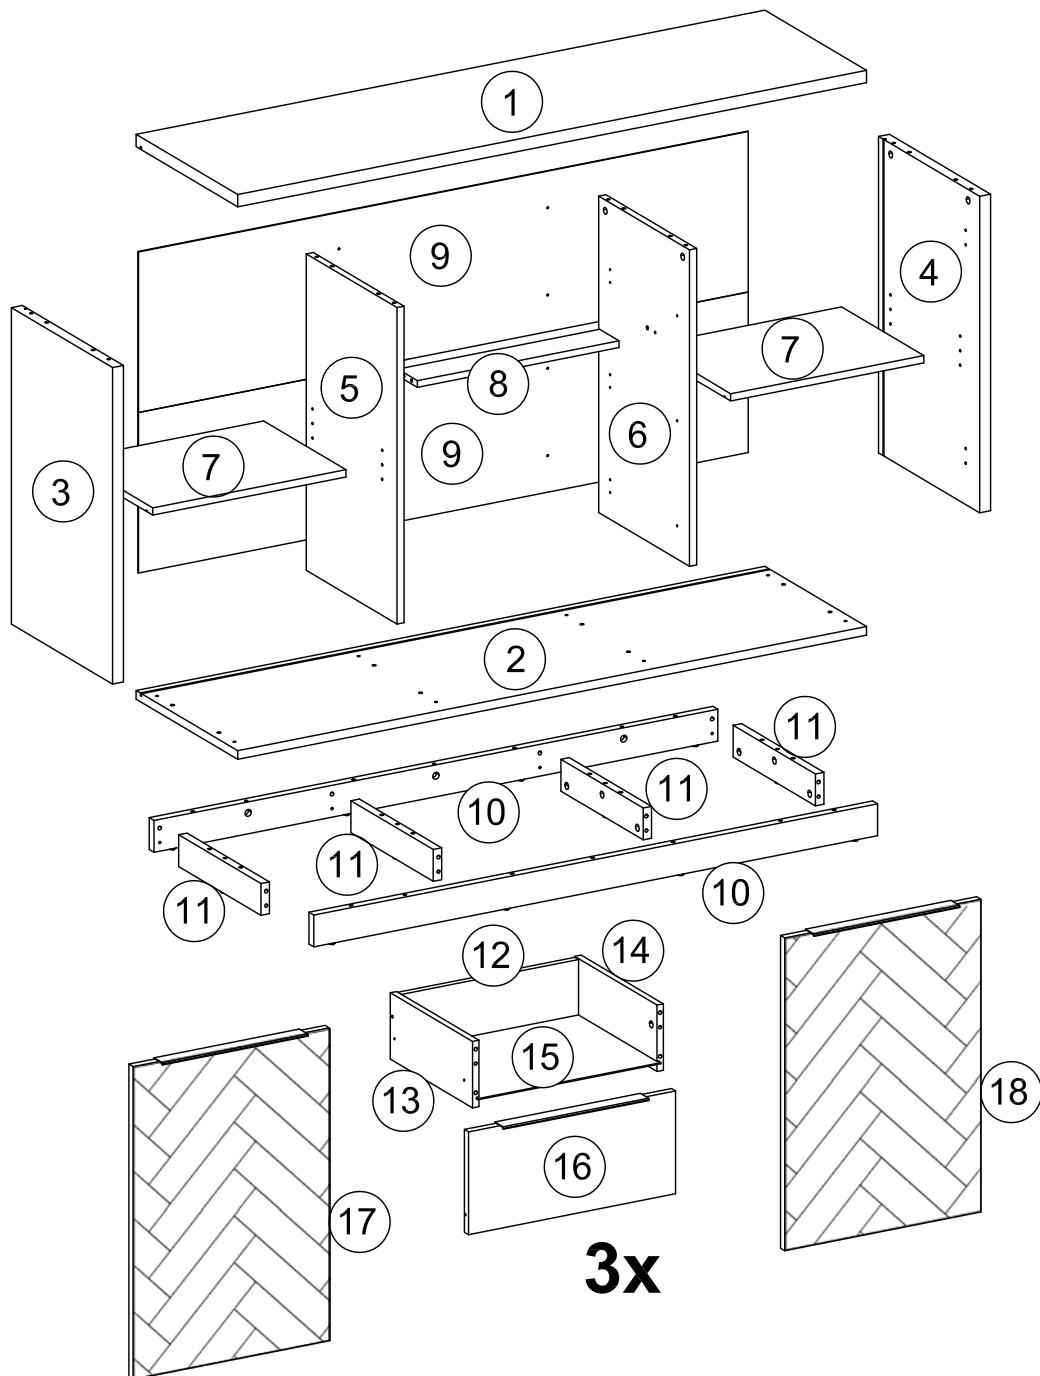

SIDEBOARD

60 Minutes

2 People

1. The load in the illustration in the **PRODUCT INFORMATION** section is a load at rest with an even distribution on all surfaces.
2. Move this product by lifting, do not push because it can damage the legs.
3. When exposed to liquid, immediately clean using a soft cloth.
4. Do not put high temperature objects without using a base.
5. The surface of the product should not be exposed to chemical liquids. Example: thinner, nail polish.
6. Cleaning the product is enough with a dry cloth, but if necessary, you can use a damp cloth instead of a wet one.
7. Safety fittings must be used to prevent furniture from falling. Safety fittings are included in this furniture package and installation instructions are listed.
8. Do not climb or hang on drawers, doors or shelves.
9. Place heavy objects in the bottom drawer.
10. The hinge can be adjusted so that the door is aligned and easy to open and close, setting the hinge slowly and not forced.
11. Surface finishing using paint.
12. Do not place hot objects directly on the surface. Always use a heat sink. There is a risk of surface bubbles due to physical contact with hot objects due to evaporation of the adhesive layer between the wooden planks and the laminate layer.
13. Do not place wet objects directly on the surface. Always use a mat so that the surface does not come into contact with liquid. There is a risk of surface discoloration and coating becoming weathered due to physical contact with wet objects.

PARTS LIST

No.	Size	Qty
1	1500 x 420 x 27 mm	1
2	1500 x 420 x 20 mm	1
3	696 x 418 x 27 mm	1
4	696 x 418 x 27 mm	1
5	696 x 375 x 17 mm	1
6	696 x 375 x 17 mm	1
7	460 x 340 x 17 mm	2
8	481 x 80 x 15 mm	1
9	1452 x 353 x 4 mm	2

No.	Size	Qty
10	1345 x 70 x 20 mm	2
11	340 x 70 x 20 mm	4
12	425 x 144 x 15 mm	3
13	340 x 146 x 15 mm	3
14	340 x 146 x 15 mm	3
15	436 x 336.5 x 4 mm	3
16	493 x 226 x 17 mm	3
17	688 x 468 x 17 mm	1
18	688 x 468 x 17 mm	1