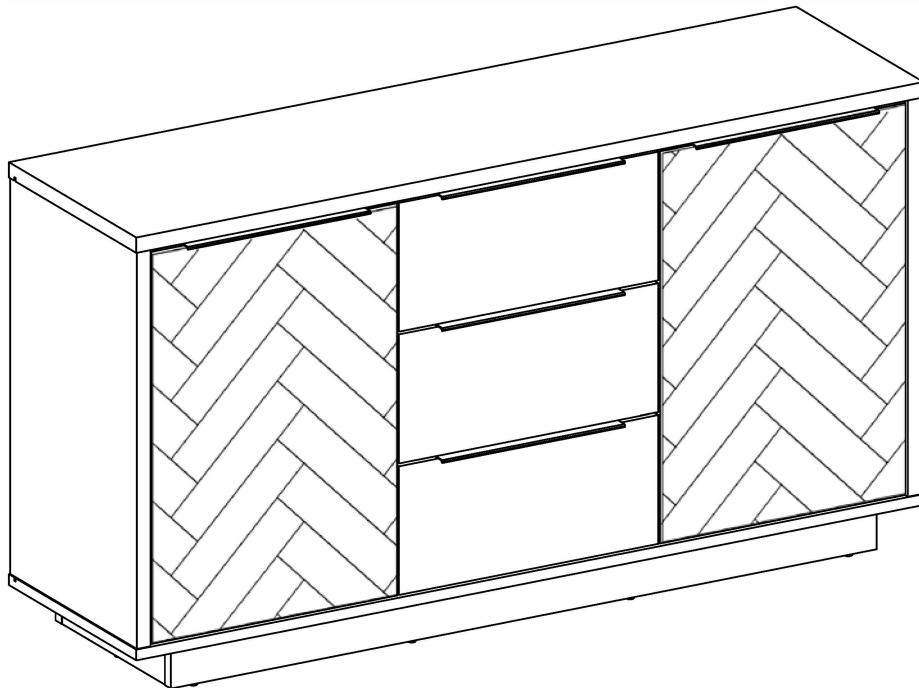

SIDEBOARD

60 Minutes

2 People

1. The load in the illustration in the **PRODUCT INFORMATION** section is a load at rest with an even distribution on all surfaces.
2. Move this product by lifting, do not push because it can damage the legs.
3. When exposed to liquid, immediately clean using a soft cloth.
4. Do not put high temperature objects without using a base.
5. The surface of the product should not be exposed to chemical liquids. Example: thinner, nail polish.
6. Cleaning the product is enough with a dry cloth, but if necessary, you can use a damp cloth instead of a wet one.
7. Safety fittings must be used to prevent furniture from falling. Safety fittings are included in this furniture package and installation instructions are listed.
8. Do not climb or hang on drawers, doors or shelves.
9. Place heavy objects in the bottom drawer.
10. The hinge can be adjusted so that the door is aligned and easy to open and close, setting the hinge slowly and not forced.
11. Surface finishing using paint.
12. Do not place hot objects directly on the surface. Always use a heat sink. There is a risk of surface bubbles due to physical contact with hot objects due to evaporation of the adhesive layer between the wooden planks and the laminate layer.
13. Do not place wet objects directly on the surface. Always use a mat so that the surface does not come into contact with liquid. There is a risk of surface discoloration and coating becoming weathered due to physical contact with wet objects.

PARTS LIST

No.	Size	Qty
1	1500 x 420 x 27 mm	1
2	1500 x 420 x 20 mm	1
3	696 x 418 x 27 mm	1
4	696 x 418 x 27 mm	1
5	696 x 375 x 17 mm	1
6	696 x 375 x 17 mm	1
7	460 x 340 x 17 mm	2
8	481 x 80 x 15 mm	1
9	1452 x 353 x 4 mm	2

No.	Size	Qty
10	1345 x 70 x 20 mm	2
11	340 x 70 x 20 mm	4
12	425 x 144 x 15 mm	3
13	340 x 146 x 15 mm	3
14	340 x 146 x 15 mm	3
15	436 x 336.5 x 4 mm	3
16	493 x 226 x 17 mm	3
17	688 x 468 x 17 mm	1
18	688 x 468 x 17 mm	1