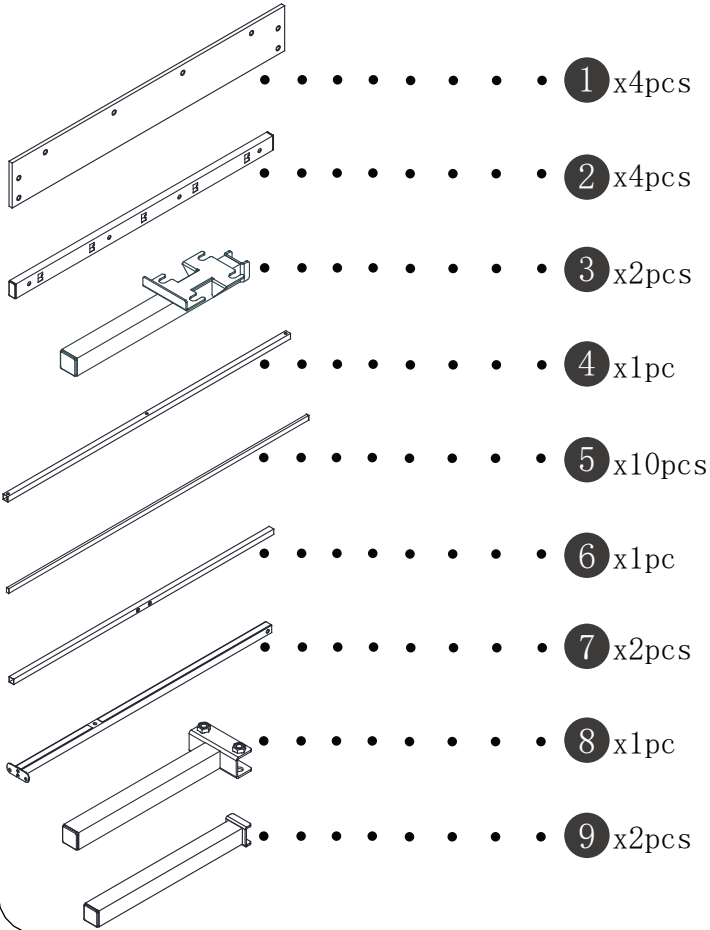

BED FRAME

Thank you for choosing our products, please assemble and use it following the instructions.

Assembly Instruction

B431-F/Q/K

Important Note

HARDWARE NOTE :

1. Two or more people are required for assembly
2. Do not screw on the bolts too tight unless the installation is done. Make sure all bolts are tightly screwed before you use it.

Components

1 x4pcs

2 x4pcs

3 x2pcs

4 x1pc

5 x10pcs

6 x1pc

7 x2pcs

16

x2

 Note the orientation of the slot

C	 M8x30	16pcs
---	---	-------

17

A		8pcs
M8x12		

18

A		4pcs
M8x12		
B		4pcs
M8x18 white zinc		

19

E		2pcs
M8x40		

20

B		4pcs
M8x18 white zinc		

21

22

23

24