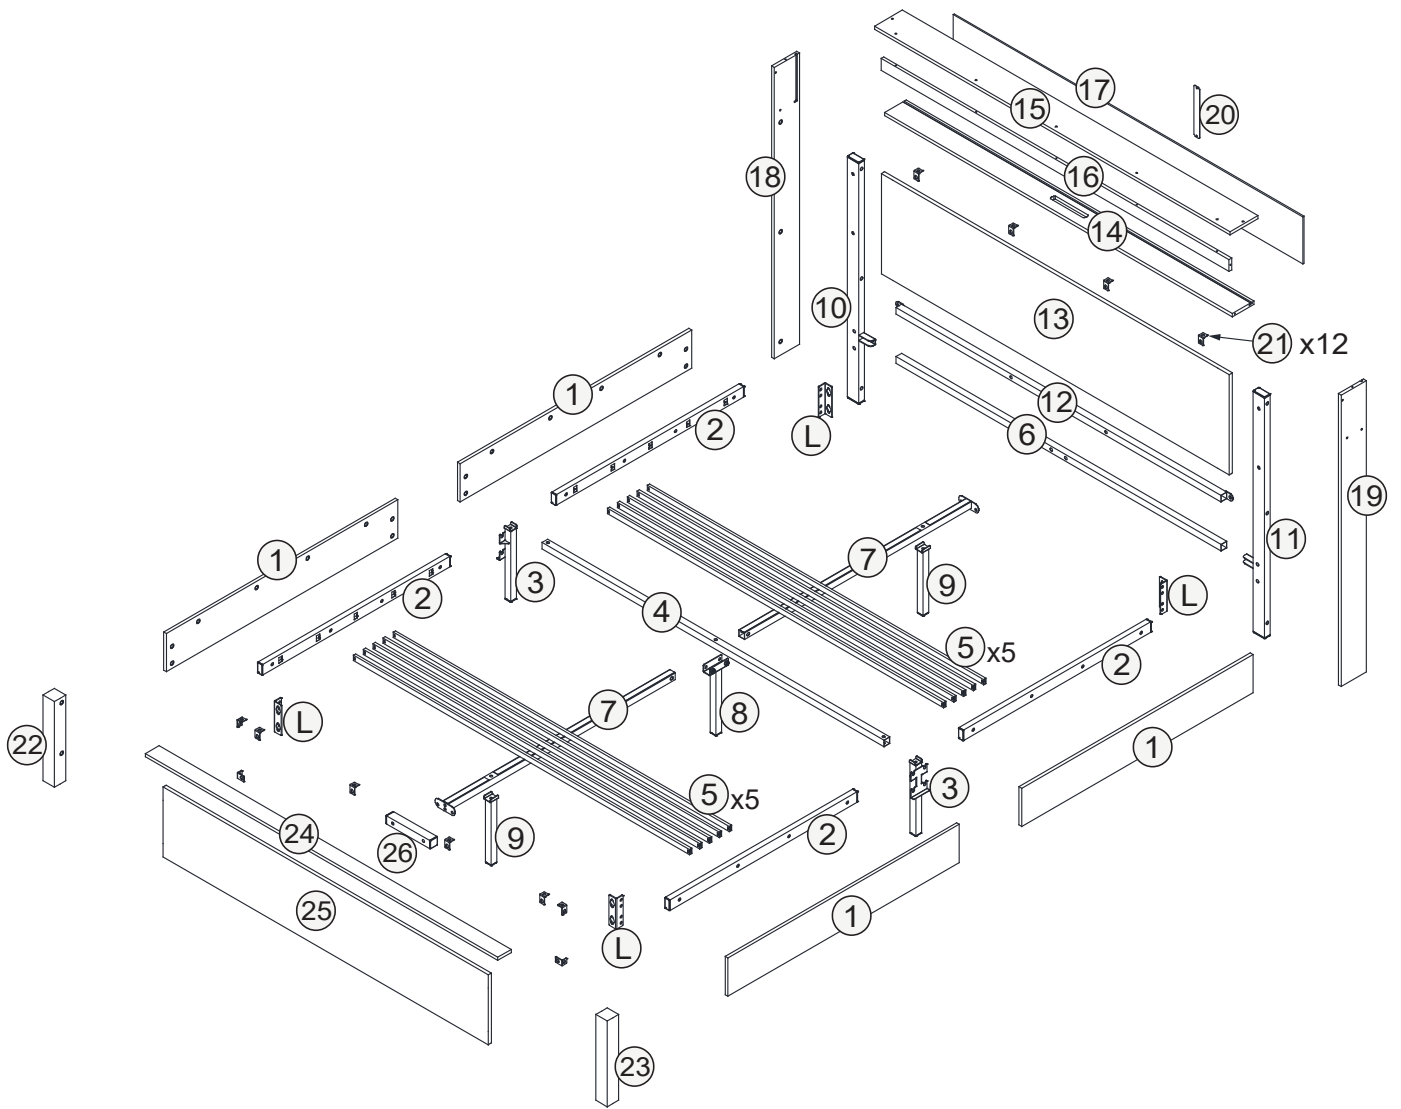

BED FRAME

Thank you for choosing our products, please assemble and use it following the instructions.

Assembly Instruction

B431-F/Q/K

Important Note

HARDWARE NOTE :

1. Two or more people are required for assembly
2. Do not screw on the bolts too tight unless the installation is done. Make sure all bolts are tightly screwed before you use it.

Components

1 x4pcs

2 x4pcs

3 x2pcs

4 x1pc

5 x10pcs

6 x1pc

7 x2pcs

24 x1pc

25 x1pc

26 x1pc

L x4pcs

A x40pcs

B x12pcs

C x16pcs

D x10pcs

16

x2

 Note the orientation of the slot

C	 M8x30	16pcs
---	---	-------

17

A		8pcs
M8x12		

18

A		4pcs
M8x12		
B		4pcs
M8x18 white zinc		