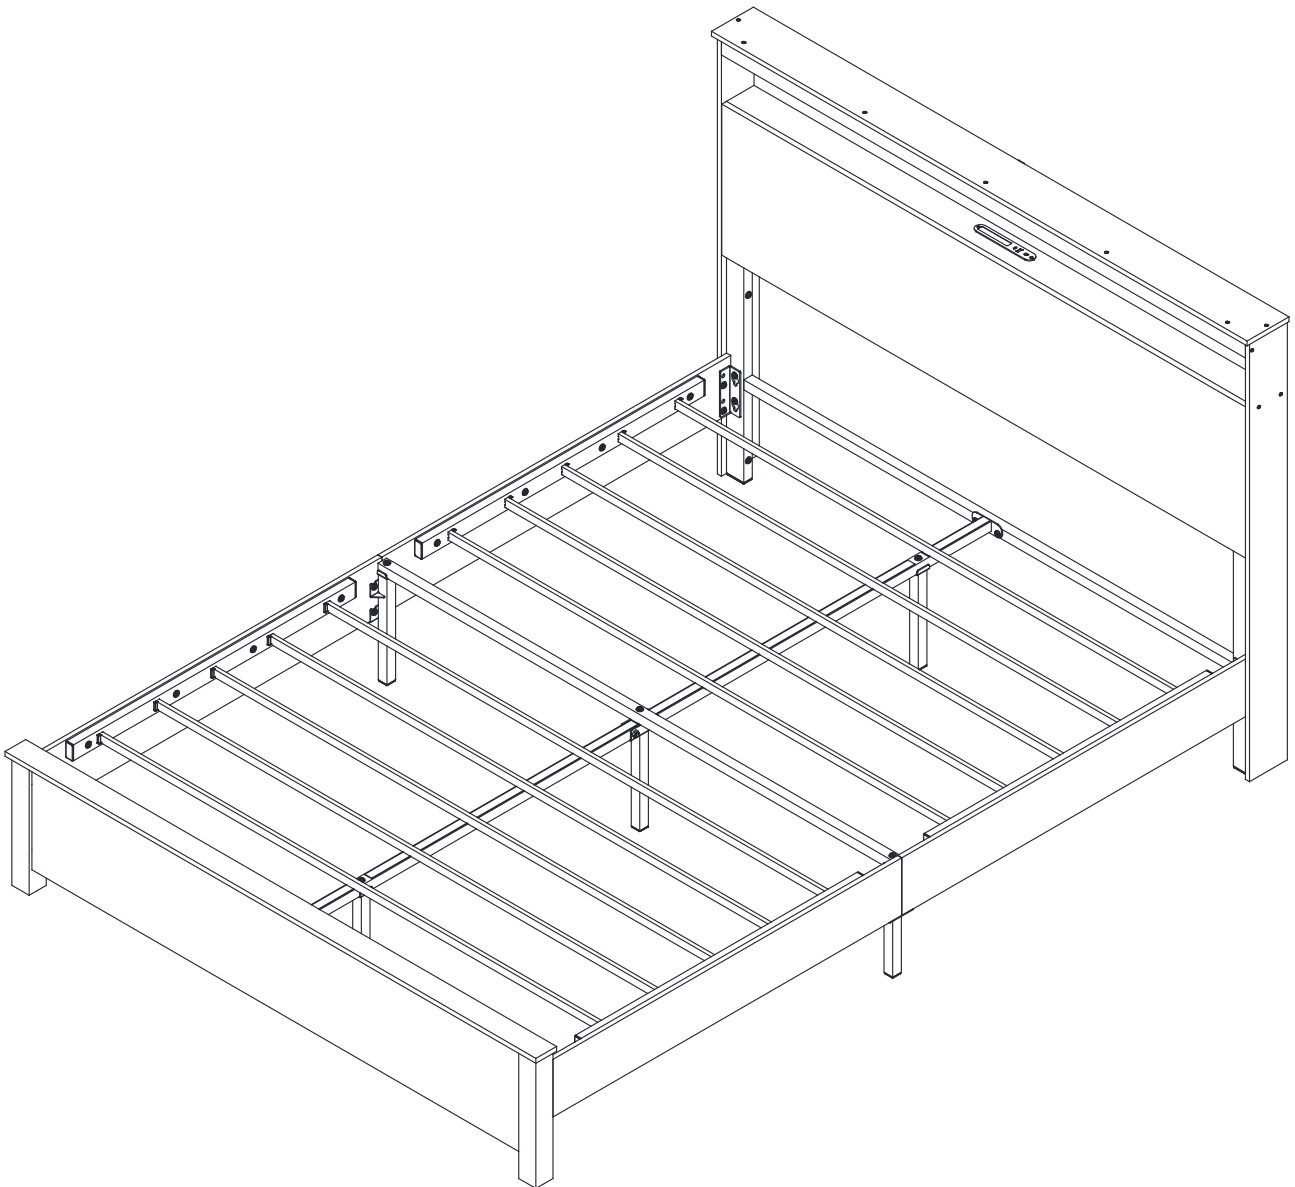

BED FRAME

Thank you for choosing our products, please assemble and use it following the instructions.

Assembly Instruction

B431-F/Q/K

Important Note

HARDWARE NOTE :

1. Two or more people are required for assembly
2. Do not screw on the bolts too tight unless the installation is done. Make sure all bolts are tightly screwed before you use it.

Components

1 x4pcs

2 x4pcs

3 x2pcs

4 x1pc

5 x10pcs

6 x1pc

7 x2pcs