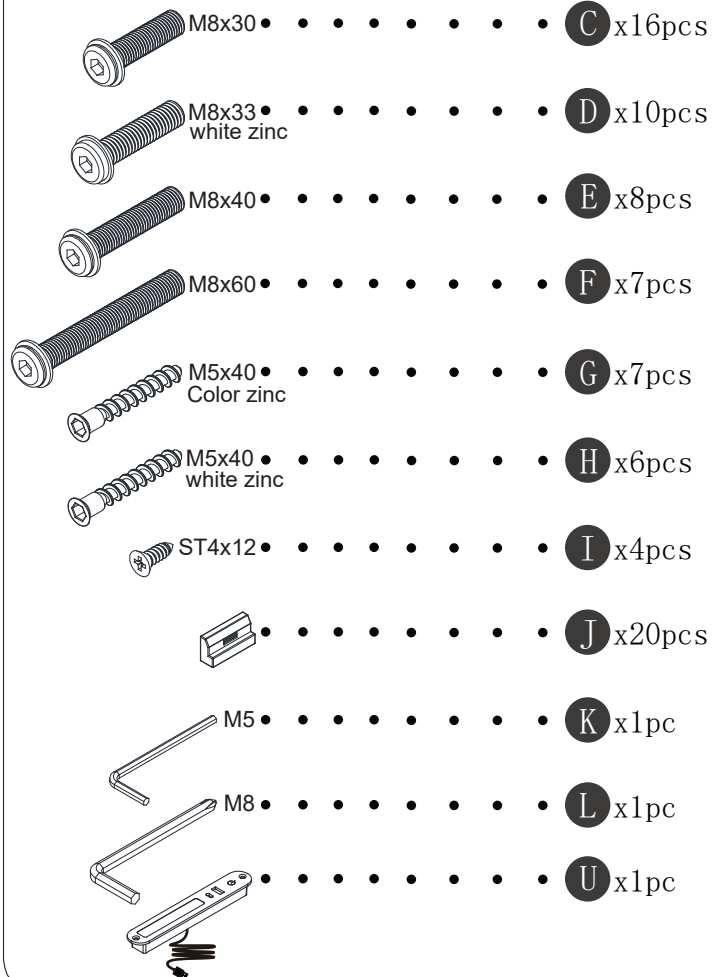

24 x1pc

25 x1pc

26 x1pc

L x4pcs

A x40pcs

B x12pcs

C x16pcs

D x10pcs

E x8pcs

F x7pcs

G x7pcs

H x6pcs

I x4pcs

J x20pcs

K x1pc

L x1pc

16

x2

 Note the orientation of the slot

C	 M8x30	16pcs
---	---	-------

17

A		8pcs
M8x12		

18

A		4pcs
M8x12		
B		4pcs
M8x18 white zinc		

19

E		2pcs
M8x40		

20

B		4pcs
M8x18 white zinc		

21

22

23

24