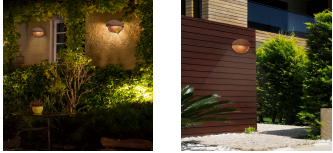

Ceramic LED ADA Dome Outdoor Wall Sconce (Closed Top)

TWO TONE FINISHES (GROUP 1):

Matte White/Champagne Gold (MTGD)

Lamping:

LED

Description :

ADA Dome Outdoor LED Wall Sconce (Closed Top)

Primary Shade Material :

[ADA](#), [Ceramic](#), [Made in USA](#), [Outdoor](#)

Standard LED :

12W 1,000 Initial Lumens

Dimension :

8" Dia. x 3.25" Proj.

Mounting Center :

3.5" Down

Notes :