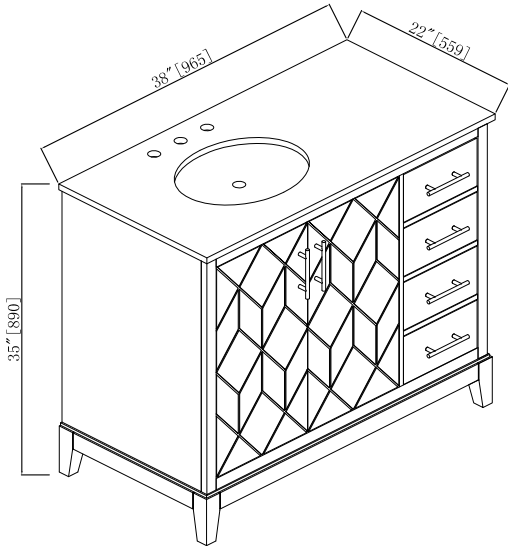

BF-27142
Charice 38 in. W x 22 in. D Bath Vanity
in Brushed Gray with Marble Vanity
Top in White with White Basin

Measures: inch [millimeter]

Top view

Top view

Side view

Front view

Side view

Back view