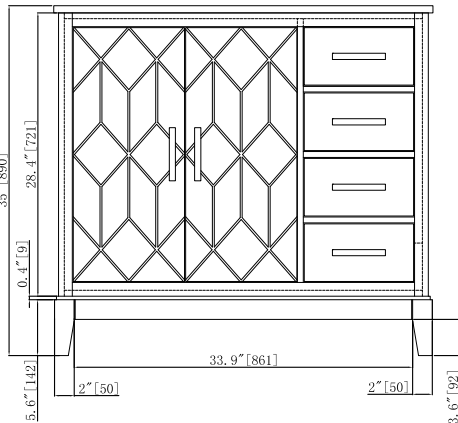

BF-27142
Charice 38 in. W x 22 in. D Bath Vanity
in Brushed Gray with Marble Vanity
Top in White with White Basin

Measures: inch [millimeter]

Top view

Top view

Side view

Front view

Side view

Back view