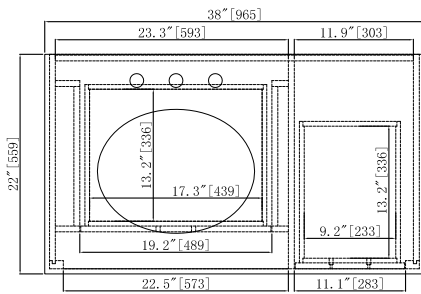

BF-27142
Charice 38 in. W x 22 in. D Bath Vanity
in Brushed Gray with Marble Vanity
Top in White with White Basin

Measures: inch [millimeter]

Top view

Top view

Side view

Front view

Side view

Back view