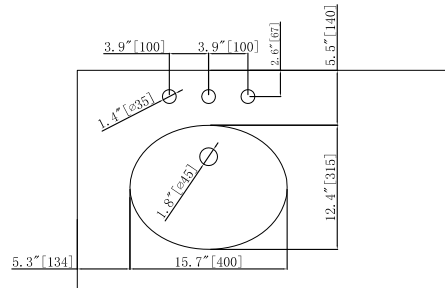

BF-27142
Charice 38 in. W x 22 in. D Bath Vanity
in Brushed Gray with Marble Vanity
Top in White with White Basin

Measures: inch [millimeter]

Top view

Top view

Side view

Front view

Side view

Back view