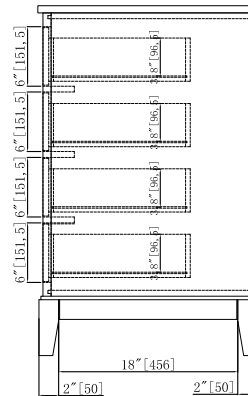

BF-27142
Charice 38 in. W x 22 in. D Bath Vanity
in Brushed Gray with Marble Vanity
Top in White with White Basin

Measures: inch [millimeter]

Top view

Top view

Side view

Front view

Side view

Back view