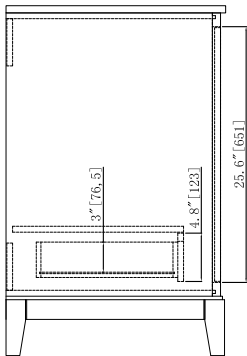

BF-27142
Charice 38 in. W x 22 in. D Bath Vanity
in Brushed Gray with Marble Vanity
Top in White with White Basin

Measures: inch [millimeter]

Top view

Top view

Side view

Front view

Side view

Back view