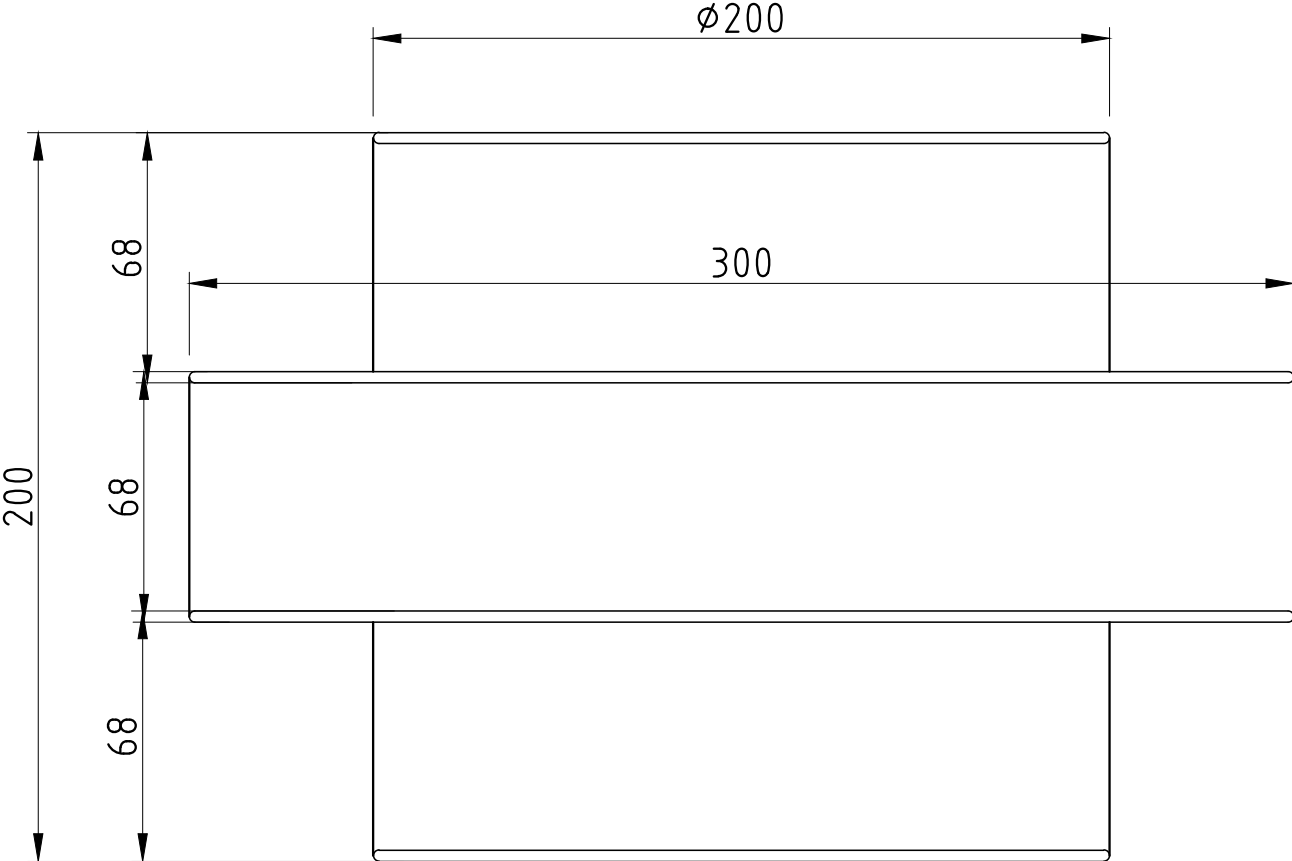

CERTIFICATION