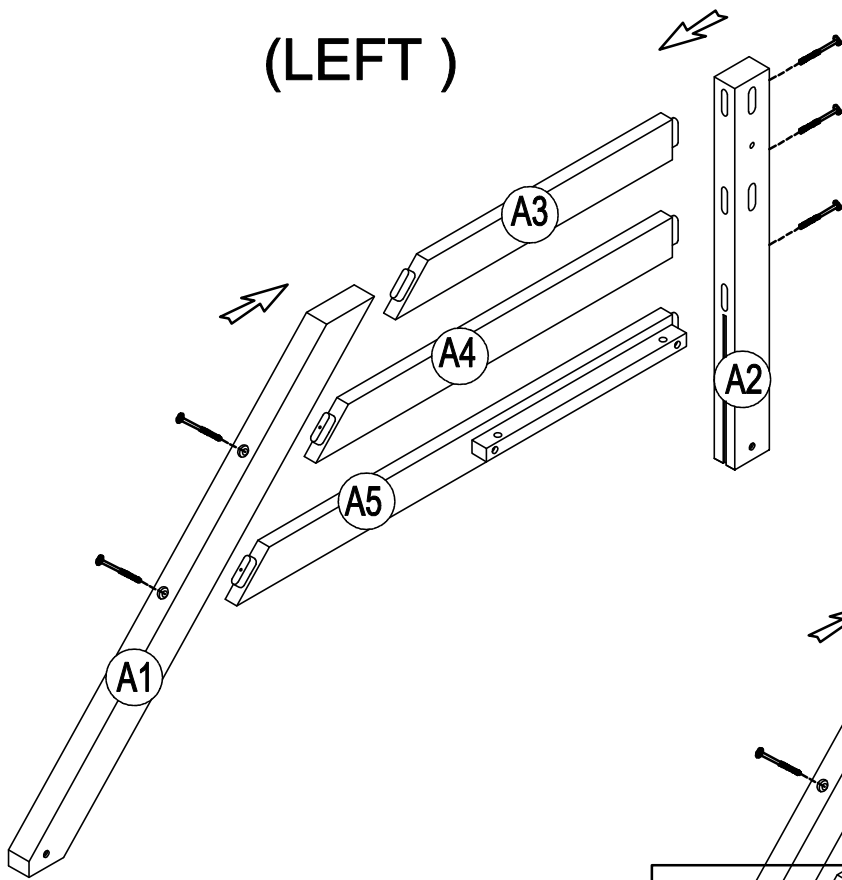

STEP 1:

2

10 PCS

(LEFT)